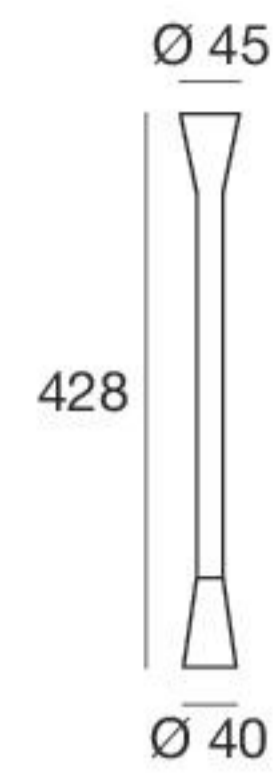

SNAKE_W1

topLED 2 W | 220-240 V | CRI 90

TYPE

- WHITE
- BLACK

CODE

- 7223**
- 7224**

COLOUR

- 3000 K
- 200 lm

ELECTRONICS

-  **KIT73** | ON/OFF Driver (max. 10 W)
-  **KIT72** | ON/OFF Driver (max. 20 W)

SNAKE_W1 DRIVER INCLUDED

topLED 2 W | 220-240 V | CRI 90

TYPE

- WHITE
- BLACK

CODE

- 7220**
- 7221**

COLOUR

- 3000 K
- 200 lm

SNAKE_W1 SWITCH

topLED 2 W | 220-240 V | CRI 90

TYPE

- WHITE
- BLACK

CODE

- 7232**
- 7233**