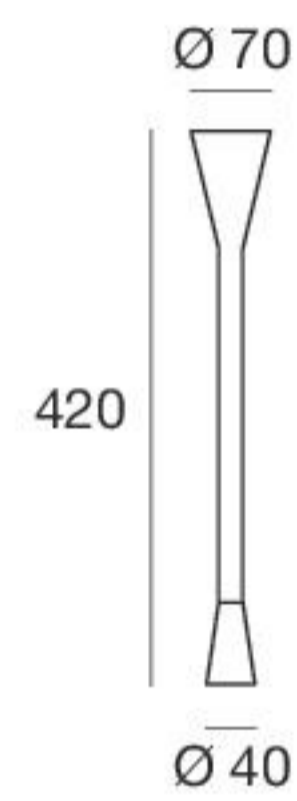

SNAKE_W1

topLED 2 W | 220-240 V | CRI 90

TYPE

- WHITE
- BLACK

CODE

- 7223**
- 7224**

COLOUR

- 3000 K
- 200 lm

ELECTRONICS

-  **KIT73** | ON/OFF Driver (max. 10 W)
-  **KIT72** | ON/OFF Driver (max. 20 W)

SNAKE_W1 DRIVER INCLUDED

topLED 2 W | 220-240 V | CRI 90

TYPE

- WHITE
- BLACK

CODE

- 7220**
- 7221**

COLOUR

- 3000 K
- 200 lm

SNAKE_W1 SWITCH

topLED 2 W | 220-240 V | CRI 90

TYPE

- WHITE
- BLACK

CODE

- 7232**
- 7233**