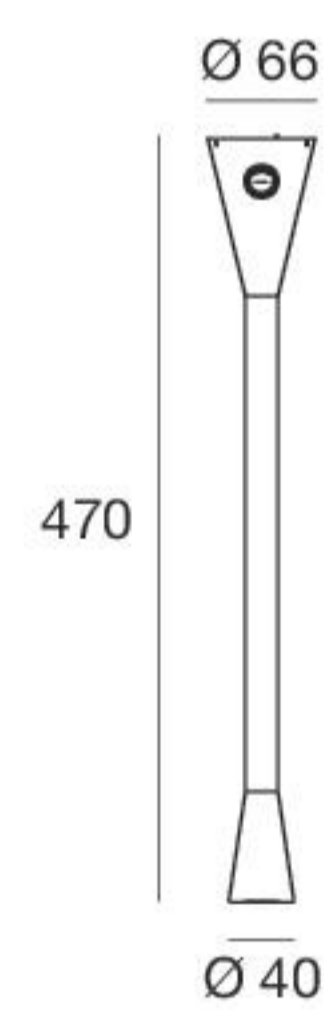

SNAKE_W1

topLED 2 W | 220-240 V | CRI 90

TYPE

- WHITE
- BLACK

CODE

- 7223**
- 7224**

COLOUR

- 3000 K
- 200 lm

ELECTRONICS

-  **KIT73** | ON/OFF Driver (max. 10 W)
-  **KIT72** | ON/OFF Driver (max. 20 W)

SNAKE_W1 DRIVER INCLUDED

topLED 2 W | 220-240 V | CRI 90

TYPE

- WHITE
- BLACK

CODE

- 7220**
- 7221**

COLOUR

- 3000 K
- 200 lm

SNAKE_W1 SWITCH

topLED 2 W | 220-240 V | CRI 90

TYPE

- WHITE
- BLACK

CODE

- 7232**
- 7233**