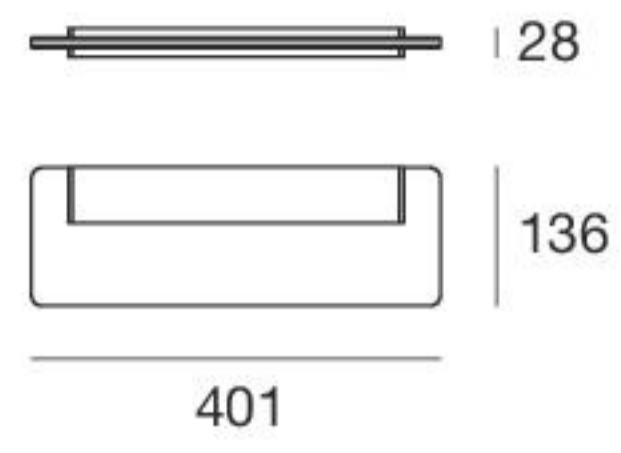

SKINNY

topLED 14 W | 220-240 V | CRI 80

TYPE

- WHITE
- ANODIZED AL.

CODE

7908
7909

COLOUR

3000 K
1449 lm

topLED 28 W | 220-240 V | CRI 80

TYPE

- WHITE
- ANODIZED AL.

CODE

7910
7911

COLOUR

3000 K
2898 lm