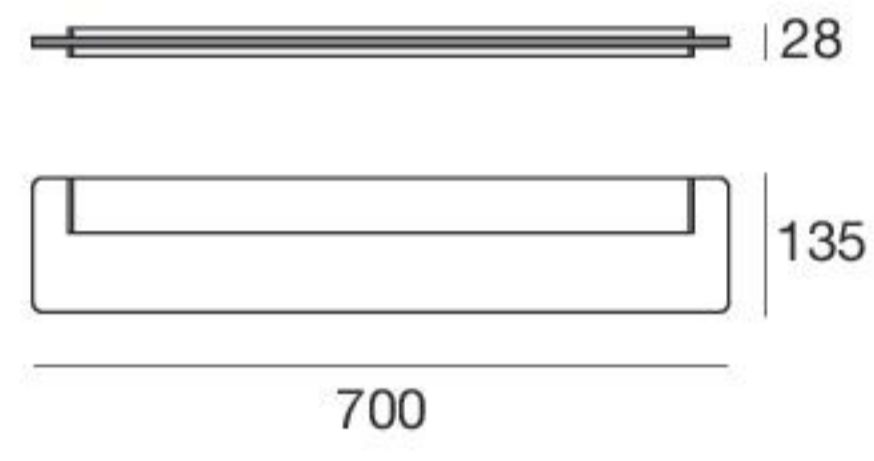

SKINNY

topLED 14 W | 220-240 V | CRI 80

TYPE

- WHITE
- ANODIZED AL.

CODE

7908
7909

COLOUR

3000 K
1449 lm

topLED 28 W | 220-240 V | CRI 80

TYPE

- WHITE
- ANODIZED AL.

CODE

7910
7911

COLOUR

3000 K
2898 lm