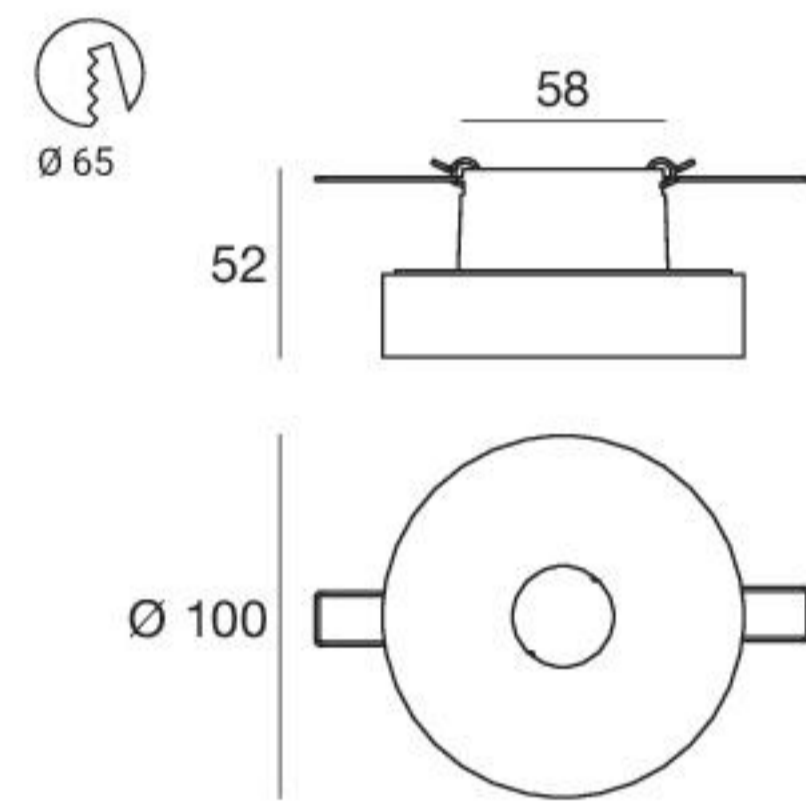

ONE TO ONE_S

arrayLED 10 W | 220-240 V | CRI 90

TYPE

WHITE

CODE

7618

COLOUR

3000 K
1162 lm

ACCESSORIES

KIT0026 | Phase-cut Dimmer (max. 100 W)

ONE TO ONE_C

arrayLED 10 W | CRI 90

TYPE

WHITE

CODE

7619