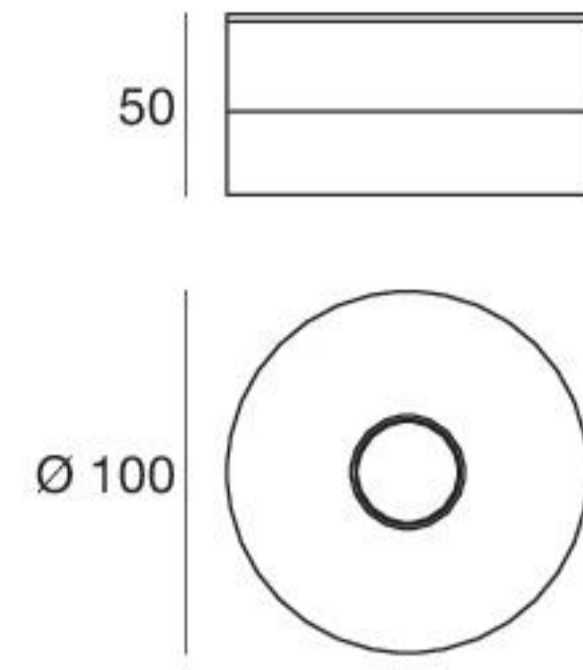

ONE TO ONE_S

arrayLED 10 W | 220-240 V | CRI 90

TYPE

WHITE

CODE

7618

COLOUR

3000 K
1162 lm