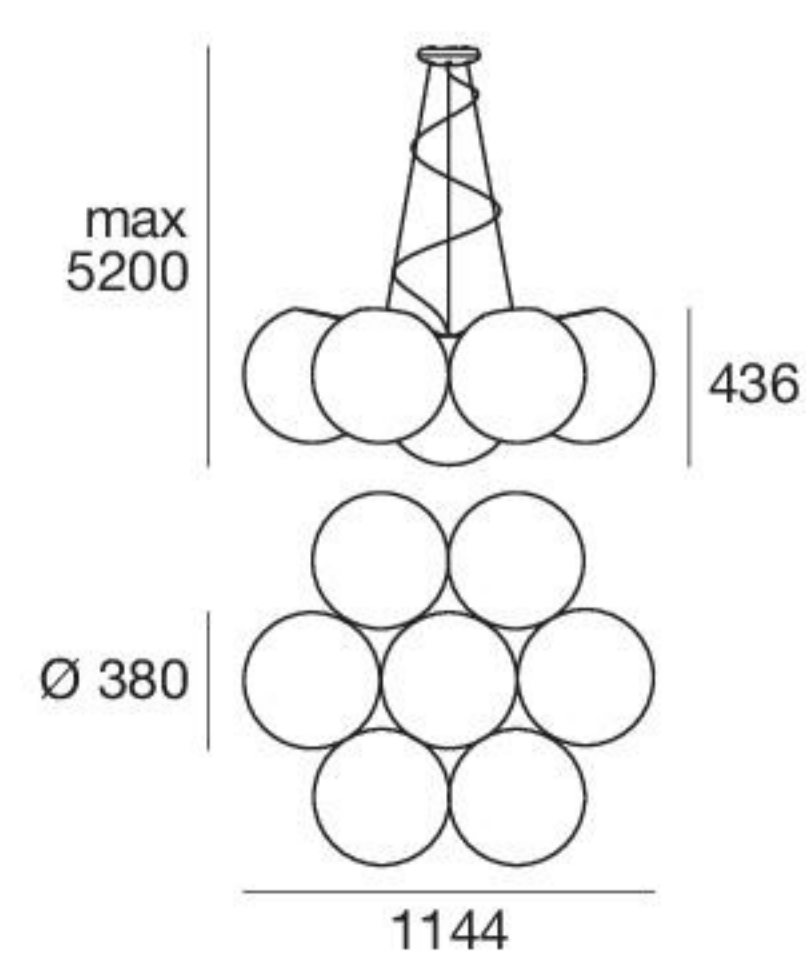

TYPE

WHITE

CODE

10225

SOURCE

7x46 W Max
Halogen
(LED bulbs
compatible)