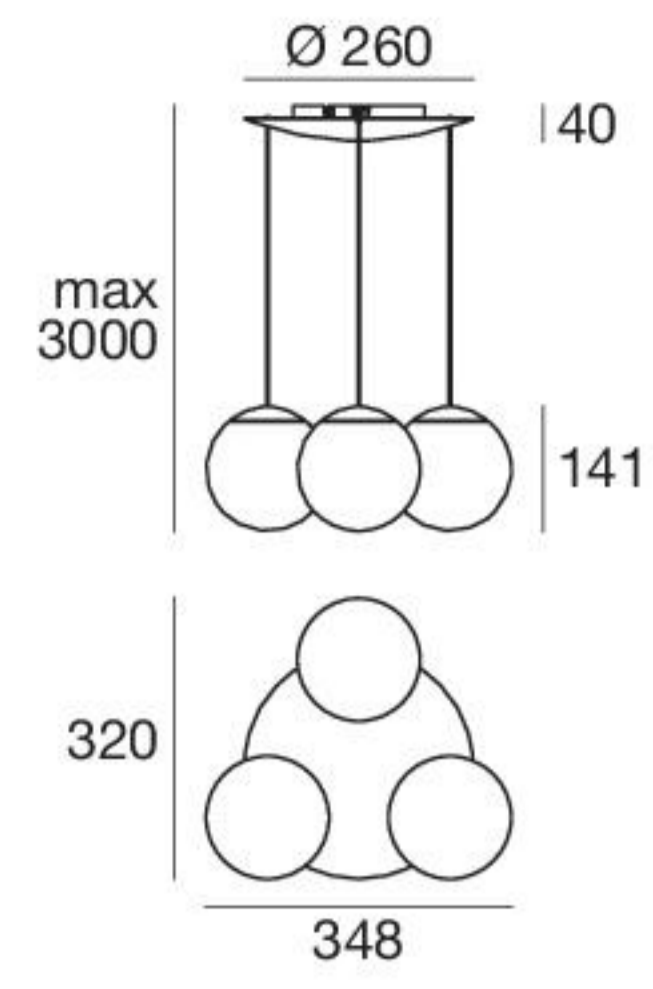

OH!_ PMX LED

topLED 17 W | 220-240 V | CRI 80

TYPE

WHITE

CODE

10117

COLOUR

3000 K
2181 lm

OH!_ S LED

TYPE

WHITE

topLED 8 W | 220-240 V | CRI 80

CODE

10131

COLOUR

3000 K
1002 lm

TYPE

WHITE

topLED 15 W | 220-240 V | CRI 80

CODE

10132

COLOUR

3000 K
1893 lm

TYPE

WHITE

topLED 20 W | 220-240 V | CRI 80

CODE

10133

COLOUR

3000 K
2652 lm

TYPE

WHITE