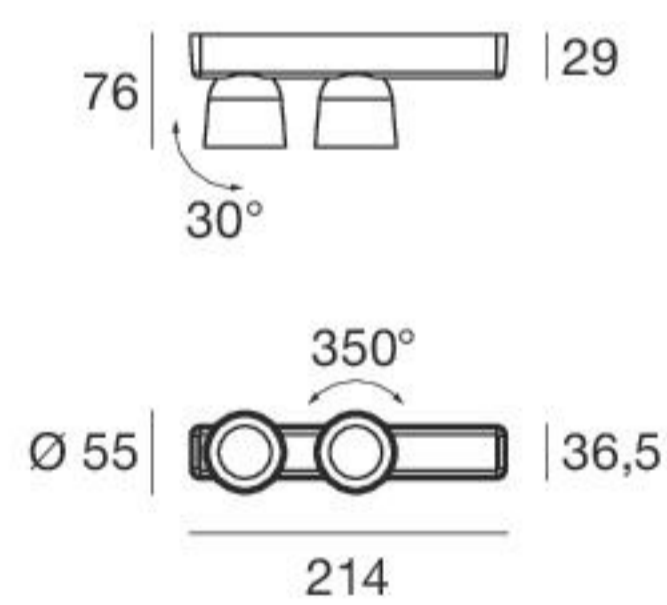

MINION_S2

powerLED 14 W | CRI 80

15°

powerLED 2x7 W | CRI 80

TYPE	CODE	COLOUR
☐ WHITE	8752	3000 K
☒ BLACK / GOLD	8755	1872 lm
☒ BLACK	8754	
☒ WHITE / PAINTED COPPER	8753	

40°

powerLED 2x7 W | CRI 80

TYPE	CODE	COLOUR
☐ WHITE	8748	3000 K
☒ BLACK / GOLD	8751	1872 lm
☒ BLACK	8750	
☒ WHITE / PAINTED COPPER	8749