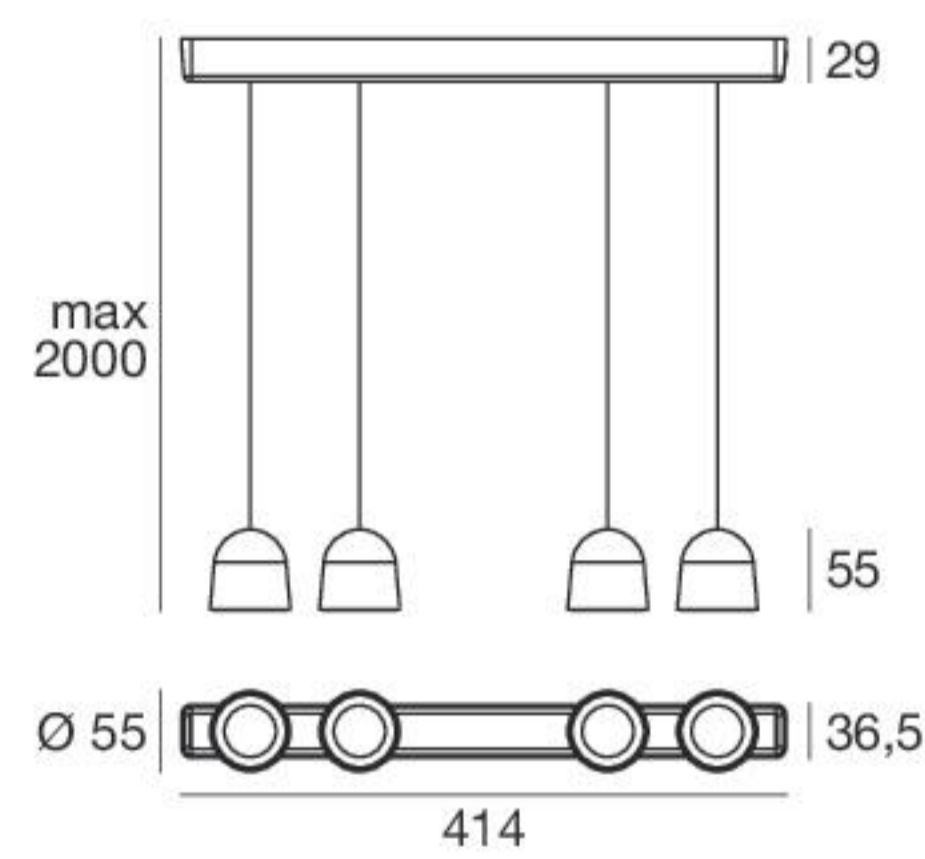

# MINION\_P1

powerLED 7 W | CRI 80

15°

powerLED 7 W | CRI 80

TYPE	CODE	COLOUR
WHITE	8784	3000 K
BLACK / GOLD	8787	936 lm
BLACK	8786	
WHITE / PAINTED COPPER	8785	

40°

powerLED 7 W | CRI 80

TYPE	CODE	COLOUR
WHITE	8780	3000 K
BLACK / GOLD	8783	936 lm
BLACK	8782	
WHITE / PAINTED COPPER	8781	

# MINION\_P4

powerLED 28 W | CRI 80

15°

powerLED 4x7 W | CRI 80

TYPE	CODE	COLOUR
WHITE	8792	3000 K
BLACK / GOLD	8795	3744 lm
BLACK	8794	
WHITE / PAINTED COPPER	8793	

40°

powerLED 4x7 W | CRI 80

TYPE	CODE	COLOUR
WHITE	8788	3000 K
BLACK / GOLD	8791	3744 lm
BLACK	8790	
WHITE / PAINTED COPPER	8789	