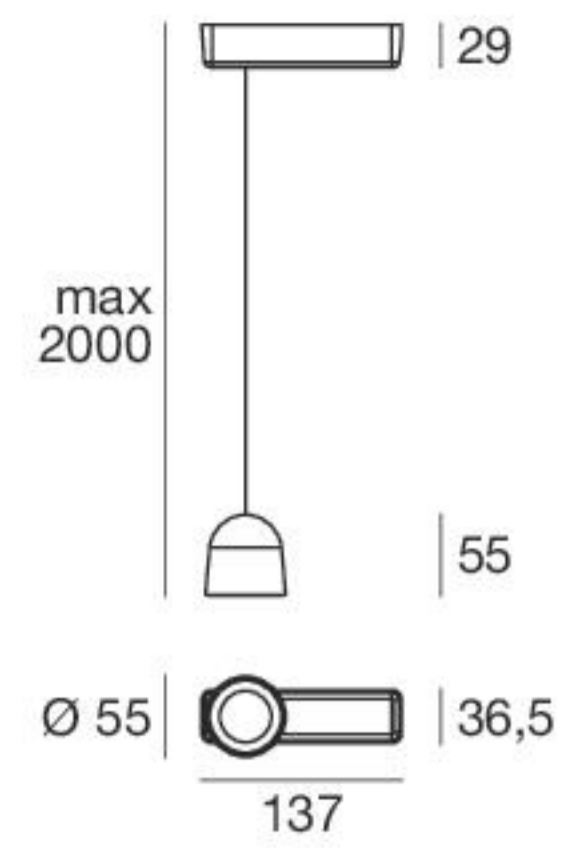

# MINION\_P1

powerLED 7 W | CRI 80

15°

powerLED 7 W | CRI 80

TYPE	CODE	COLOUR
WHITE	8784	3000 K
BLACK / GOLD	8787	936 lm
BLACK	8786	
WHITE / PAINTED COPPER	8785	

40°

powerLED 7 W | CRI 80

TYPE	CODE	COLOUR
WHITE	8780	3000 K
BLACK / GOLD	8783	936 lm
BLACK	8782	
WHITE / PAINTED COPPER	8781	

# MINION\_P4

powerLED 28 W | CRI 80

15°

powerLED 4x7 W | CRI 80

TYPE	CODE	COLOUR
WHITE	8792	3000 K
BLACK / GOLD	8795	3744 lm
BLACK	8794	
WHITE / PAINTED COPPER	8793	

40°

powerLED 4x7 W | CRI 80

TYPE	CODE	COLOUR
WHITE	8788	3000 K
BLACK / GOLD	8791	3744 lm
BLACK	8790	
WHITE / PAINTED COPPER	8789	