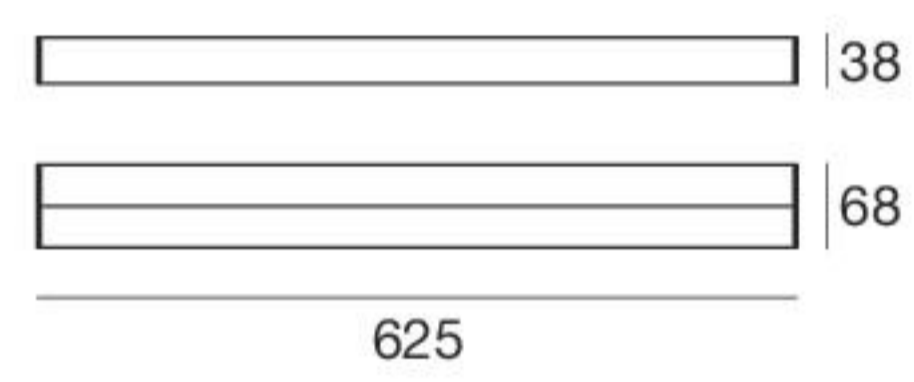

TYPE

- WHITE
- ANODIZED ALUM.

CODE

- 7906
- 7907

COLOUR

- 3000 K
- 2898 lm