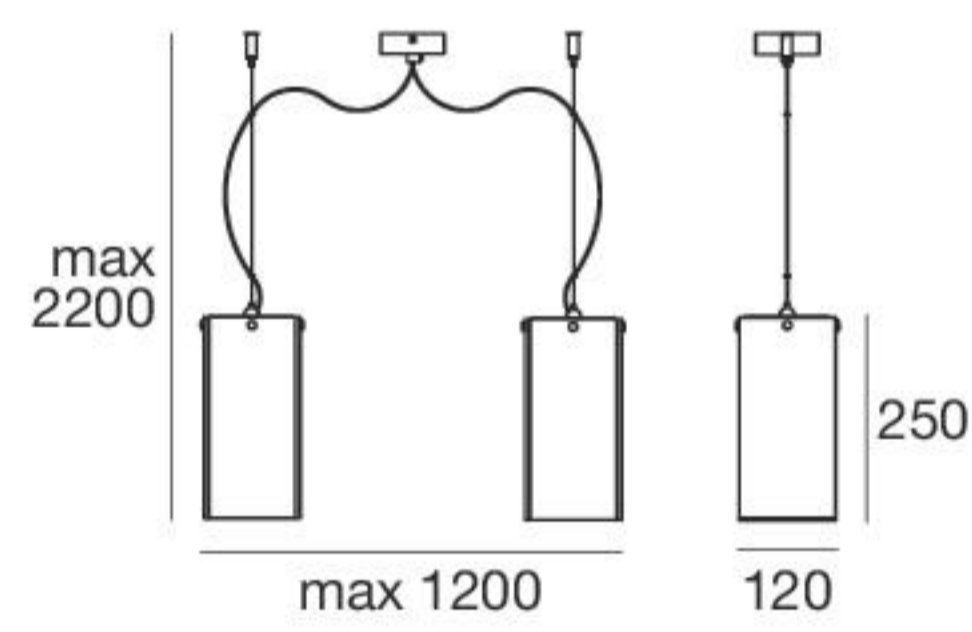

GLUÈD_PQ2

E27 | 220-240 V

TYPE

□ WHITE

CODE

4899

SOURCE

2x57 W Max
Halogen
(LED bulbs
compatible)