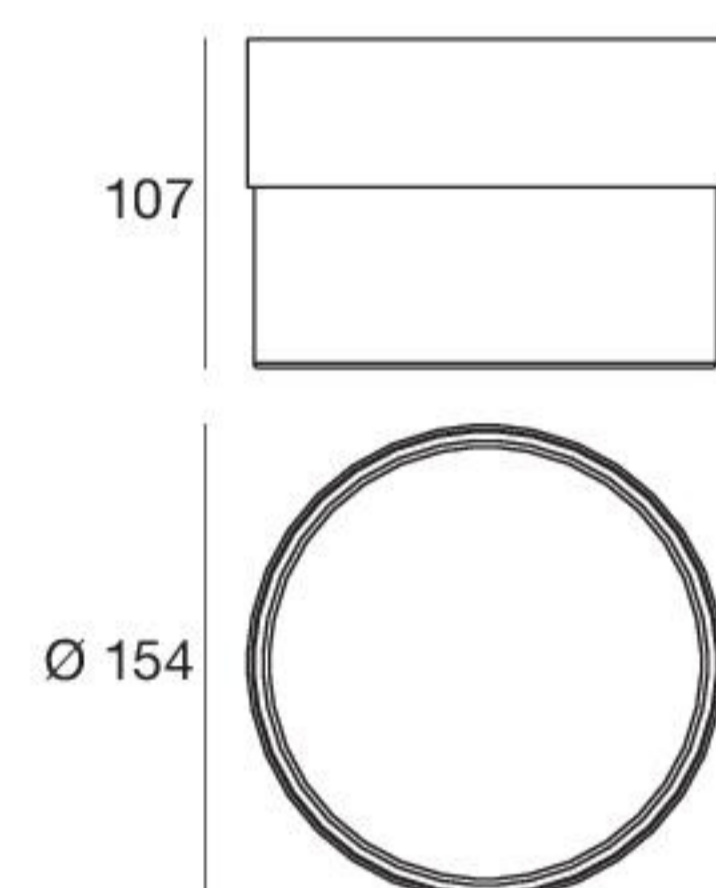

CRUMB

topLED 10 W | 220-240 V | CRI 80

TYPE

- WHITE / TRANSP. **90281**
- BLACK / SMOKED **90296**

CODE

COLOUR

3000 K
1008 lm

topLED 15 W | 220-240 V | CRI 80

TYPE

- WHITE / TRANSP. **90282**
- BLACK / SMOKED **90297**

CODE

COLOUR

3000 K
1622 lm