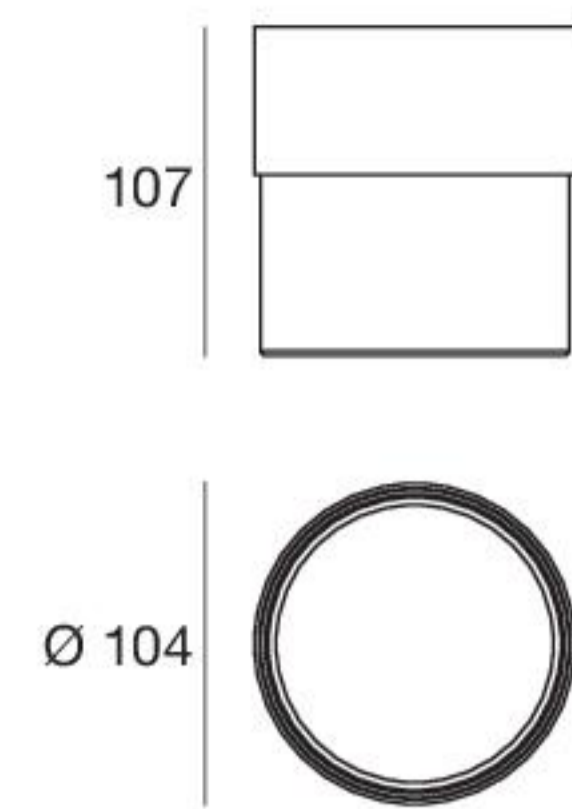

CRUMB

topLED 10 W | 220-240 V | CRI 80

TYPE

- WHITE / TRANSP. **90281**
- BLACK / SMOKED **90296**

CODE

COLOUR

3000 K
1008 lm

topLED 15 W | 220-240 V | CRI 80

TYPE

- WHITE / TRANSP. **90282**
- BLACK / SMOKED **90297**

CODE

COLOUR

3000 K
1622 lm