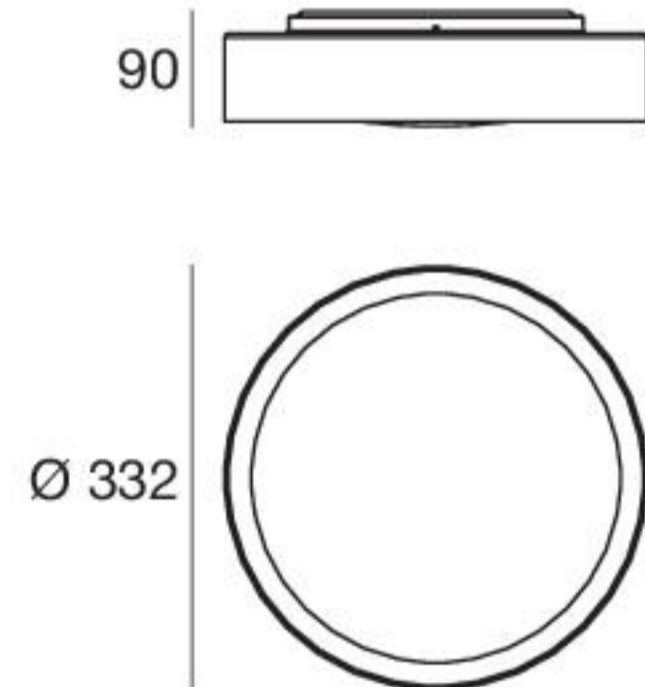

TYPE	CODE	COLOUR
WHITE	8285	3000 K
SABLÈ / TIFFANY	8289	1350 lm
BLACK / WHITE	8287	
BLACK / GOLD	8288	
WHITE / PAINTED COPPER	8286	

TYPE	CODE	COLOUR
WHITE	8292	3000 K
SABLÈ / TIFFANY	8296	1800 lm
BLACK / WHITE	8294	
BLACK / GOLD	8295	
WHITE / PAINTED COPPER	8293	

TYPE	CODE	COLOUR
WHITE	8299	3000 K
SABLÈ / TIFFANY	8303	2700 lm
BLACK / WHITE	8301	
BLACK / GOLD	8302	
WHITE / PAINTED COPPER	8300	

FINISHES

WHITE

BLACK / WHITE

SABLÈ / TIFFANY

WHITE / PAINTED COPPER

BLACK / GOLD