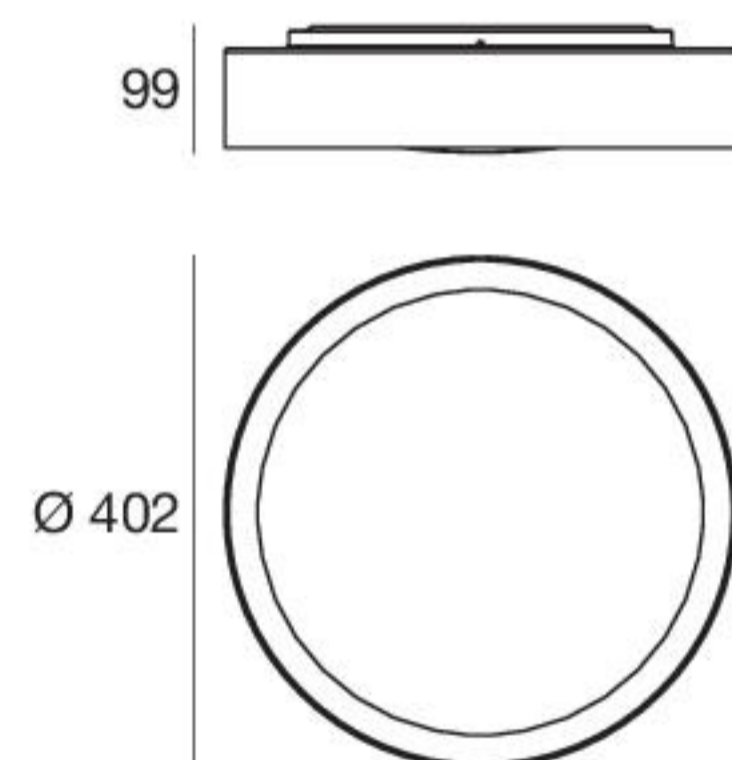

TYPE	CODE	COLOUR
WHITE	8285	3000 K
SABLÈ / TIFFANY	8289	1350 lm
BLACK / WHITE	8287	
BLACK / GOLD	8288	
WHITE / PAINTED COPPER	8286	

TYPE	CODE	COLOUR
WHITE	8292	3000 K
SABLÈ / TIFFANY	8296	1800 lm
BLACK / WHITE	8294	
BLACK / GOLD	8295	
WHITE / PAINTED COPPER	8293	

TYPE	CODE	COLOUR
WHITE	8299	3000 K
SABLÈ / TIFFANY	8303	2700 lm
BLACK / WHITE	8301	
BLACK / GOLD	8302	
WHITE / PAINTED COPPER	8300	

FINISHES

WHITE

BLACK / WHITE

SABLÈ / TIFFANY

WHITE / PAINTED COPPER

BLACK / GOLD