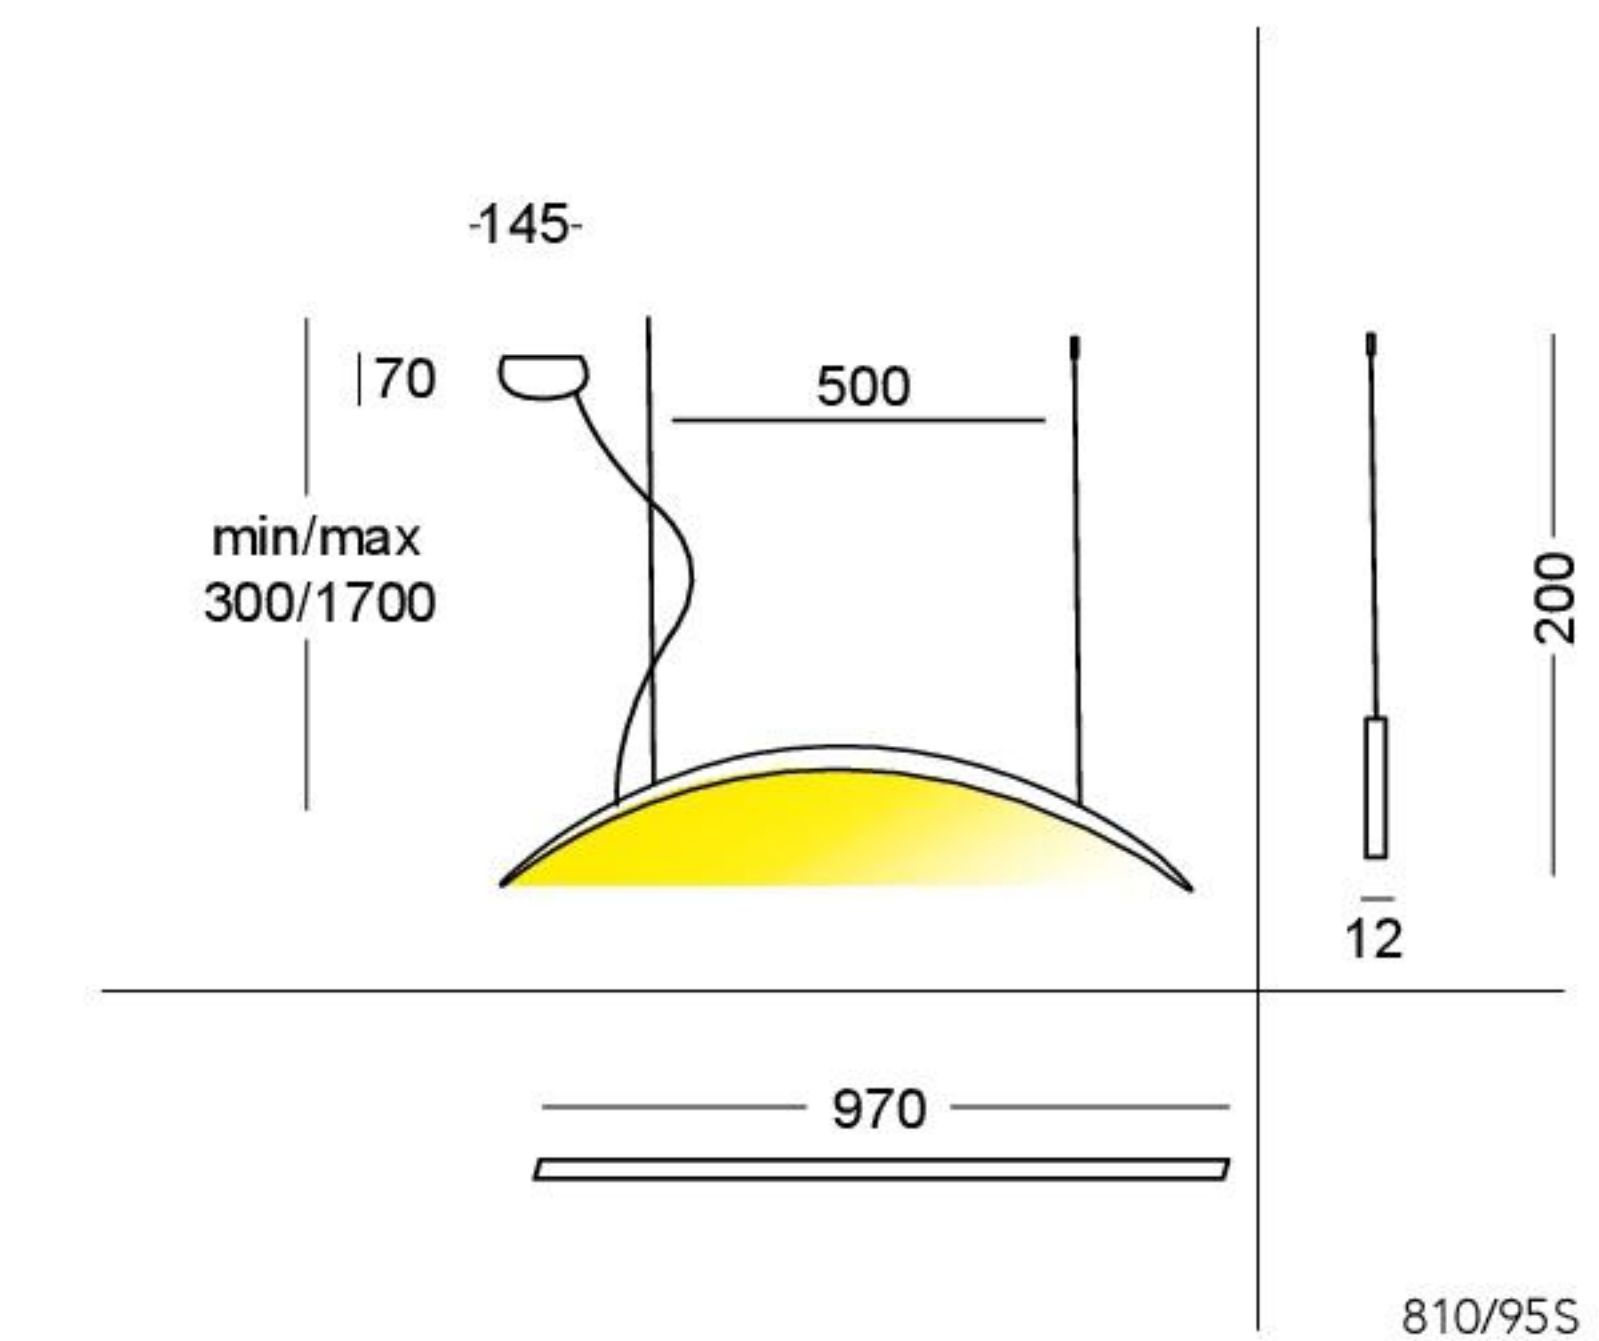

**810/95 S**

LED 3x6W  
 2250lm 3000°K upon request 2700°/4000°K

CE IP20

Net weight 2500gr - Gross weight 4300gr  
 volume m<sup>3</sup> 0.080

 with leading edge or trailing edge dimmer

**810/120 S**

LED 4x6W  
 3000lm 3000°K upon request 2700°/4000°K

CE IP20

Net weight 3300gr - Gross weight 6600gr  
 volume m<sup>3</sup> 0.15

 with leading edge or trailing edge dimmer

**810/95 M**

LED 3x6W  
 2250lm 3000°K upon request 2700°/4000°K

CE IP20

Net weight 2500gr - Gross weight 4300gr  
 volume m<sup>3</sup> 0.080

 with leading edge or trailing edge dimmer

**810/120 M**

LED 4x6W  
 3000lm 3000°K upon request 2700°/4000°K

CE IP20

Net weight 3300gr - Gross weight 6600gr  
 volume m<sup>3</sup> 0.15

 with leading edge or trailing edge dimmer

**Base****810/15 R2**

Net weight 500gr  
 Gross weight 1500gr  
 Volume m<sup>3</sup> 0.009

**810/15 R3**

Net weight 600gr  
 Gross weight 1600gr  
 Volume m<sup>3</sup> 0.009