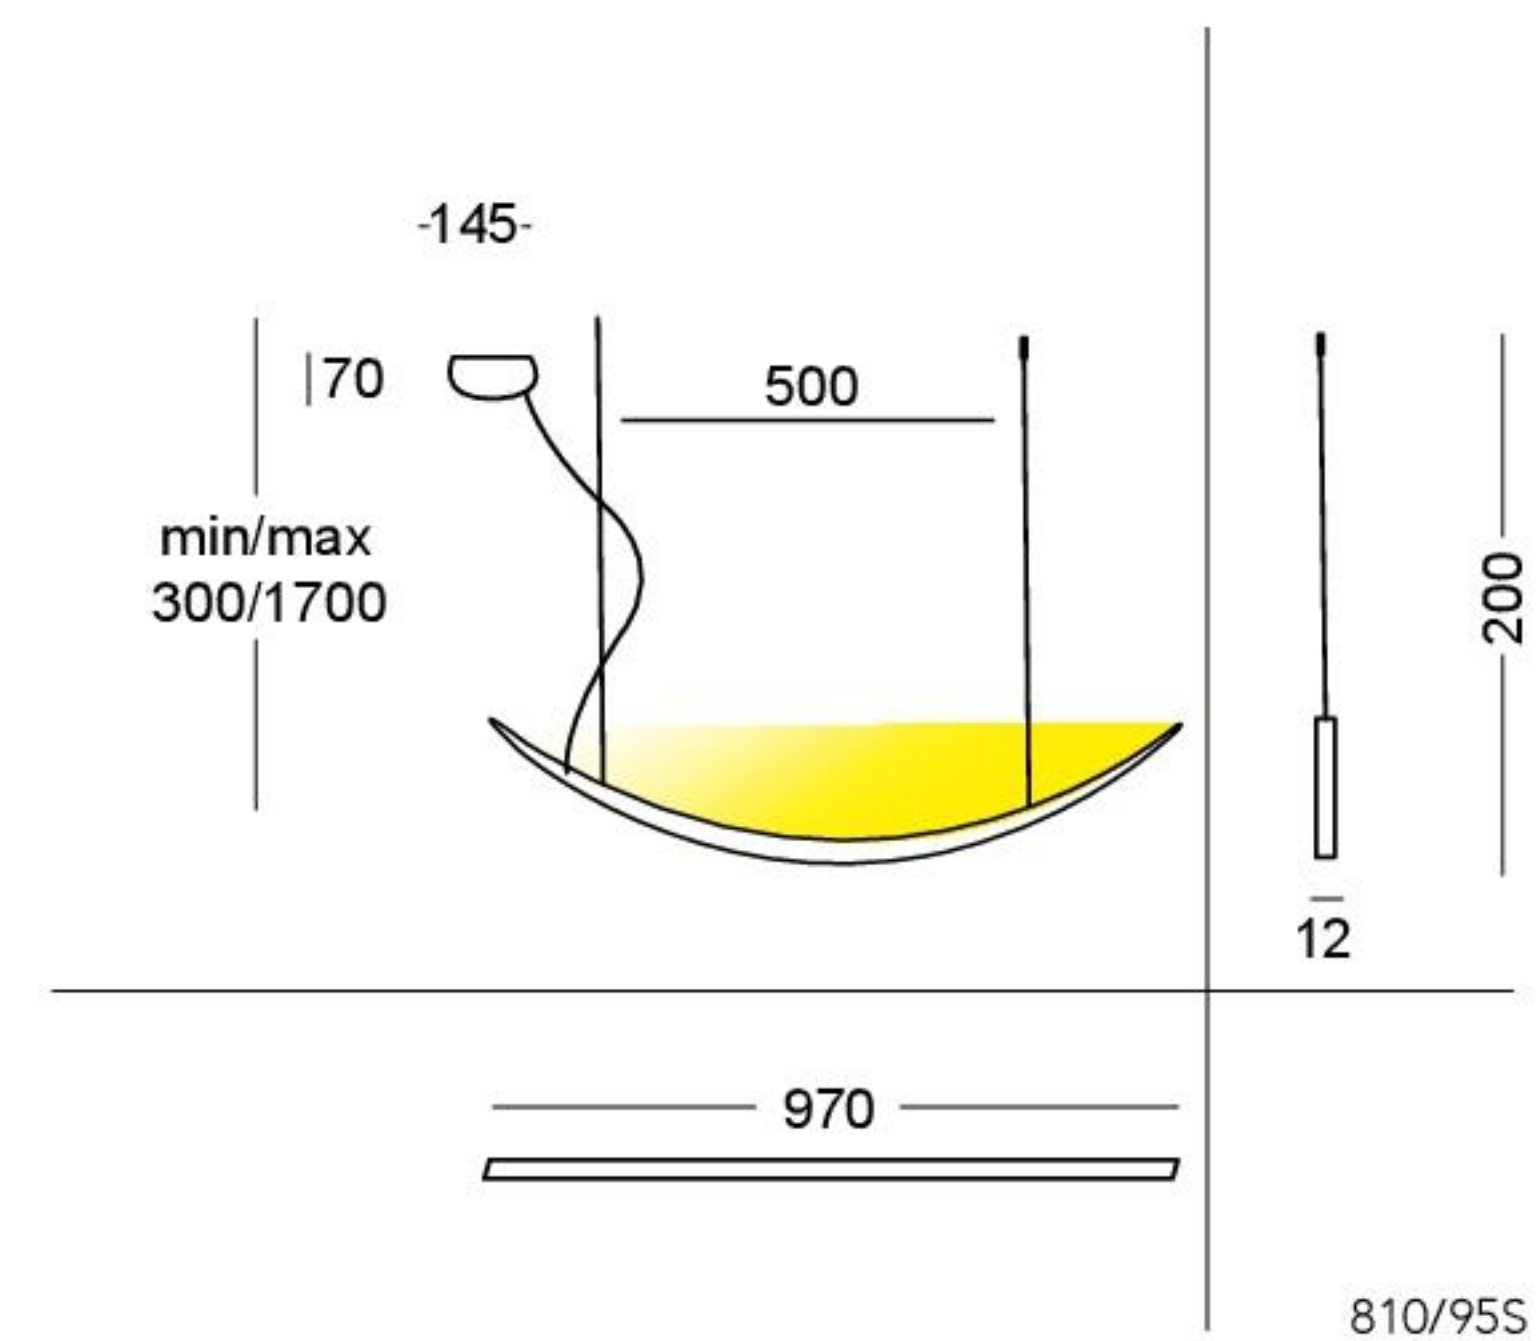

**810/95 S**

LED 3x6W  
 2250lm 3000°K upon request 2700°/4000°K

CE IP20

Net weight 2500gr - Gross weight 4300gr  
 volume m<sup>3</sup> 0.080

 with leading edge or trailing edge dimmer

**810/120 S**

LED 4x6W  
 3000lm 3000°K upon request 2700°/4000°K

CE IP20

Net weight 3300gr - Gross weight 6600gr  
 volume m<sup>3</sup> 0.15

 with leading edge or trailing edge dimmer

**810/95 M**

LED 3x6W  
 2250lm 3000°K upon request 2700°/4000°K

CE IP20

Net weight 2500gr - Gross weight 4300gr  
 volume m<sup>3</sup> 0.080

 with leading edge or trailing edge dimmer

**810/120 M**

LED 4x6W  
 3000lm 3000°K upon request 2700°/4000°K

CE IP20

Net weight 3300gr - Gross weight 6600gr  
 volume m<sup>3</sup> 0.15

 with leading edge or trailing edge dimmer

**Base****810/15 R2**

Net weight 500gr  
 Gross weight 1500gr  
 Volume m<sup>3</sup> 0.009

**810/15 R3**

Net weight 600gr  
 Gross weight 1600gr  
 Volume m<sup>3</sup> 0.009