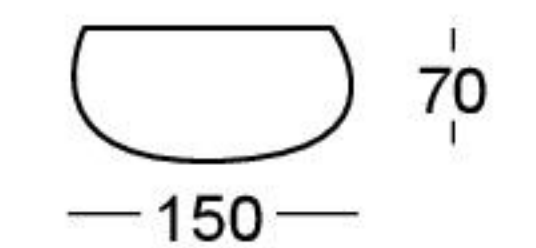

**810/95 S**

LED 3x6W  
 2250lm 3000°K upon request 2700°/4000°K

CE IP20

Net weight 2500gr - Gross weight 4300gr  
 volume m<sup>3</sup> 0.080

 with leading edge or trailing edge dimmer

**810/120 S**

LED 4x6W  
 3000lm 3000°K upon request 2700°/4000°K

CE IP20

Net weight 3300gr - Gross weight 6600gr  
 volume m<sup>3</sup> 0.15

 with leading edge or trailing edge dimmer

**810/95 M**

LED 3x6W  
 2250lm 3000°K upon request 2700°/4000°K

CE IP20

Net weight 2500gr - Gross weight 4300gr  
 volume m<sup>3</sup> 0.080

 with leading edge or trailing edge dimmer

**810/120 M**

LED 4x6W  
 3000lm 3000°K upon request 2700°/4000°K

CE IP20

Net weight 3300gr - Gross weight 6600gr  
 volume m<sup>3</sup> 0.15

 with leading edge or trailing edge dimmer

**Base****810/15 R2**

Net weight 500gr  
 Gross weight 1500gr  
 Volume m<sup>3</sup> 0.009

**810/15 R3**

Net weight 600gr  
 Gross weight 1600gr  
 Volume m<sup>3</sup> 0.009