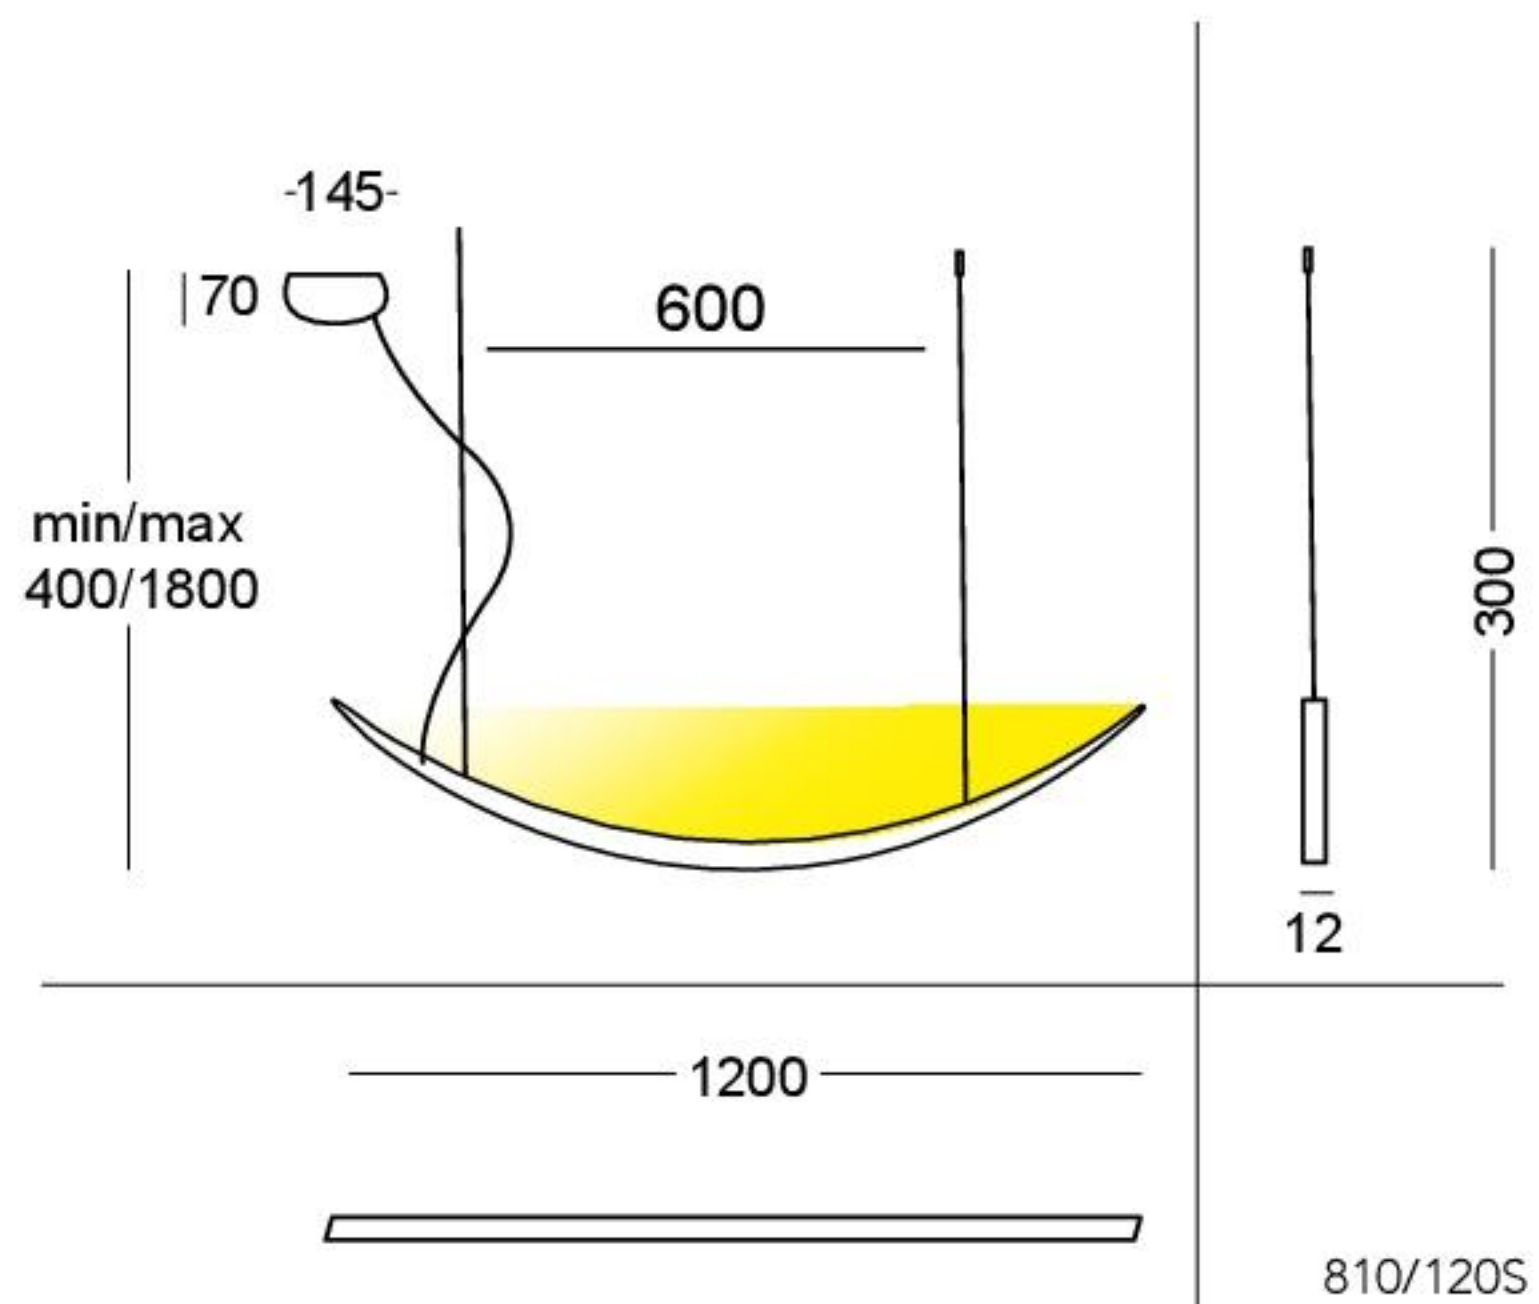

**810/95 S**

LED 3x6W  
 2250lm 3000°K upon request 2700°/4000°K

CE IP20

Net weight 2500gr - Gross weight 4300gr  
 volume m<sup>3</sup> 0.080

 with leading edge or trailing edge dimmer

**810/120 S**

LED 4x6W  
 3000lm 3000°K upon request 2700°/4000°K

CE IP20

Net weight 3300gr - Gross weight 6600gr  
 volume m<sup>3</sup> 0.15

 with leading edge or trailing edge dimmer

**810/95 M**

LED 3x6W  
 2250lm 3000°K upon request 2700°/4000°K

CE IP20

Net weight 2500gr - Gross weight 4300gr  
 volume m<sup>3</sup> 0.080

 with leading edge or trailing edge dimmer

**810/120 M**

LED 4x6W  
 3000lm 3000°K upon request 2700°/4000°K

CE IP20

Net weight 3300gr - Gross weight 6600gr  
 volume m<sup>3</sup> 0.15

 with leading edge or trailing edge dimmer

**Base****810/15 R2**

Net weight 500gr  
 Gross weight 1500gr  
 Volume m<sup>3</sup> 0.009

**810/15 R3**

Net weight 600gr  
 Gross weight 1600gr  
 Volume m<sup>3</sup> 0.009