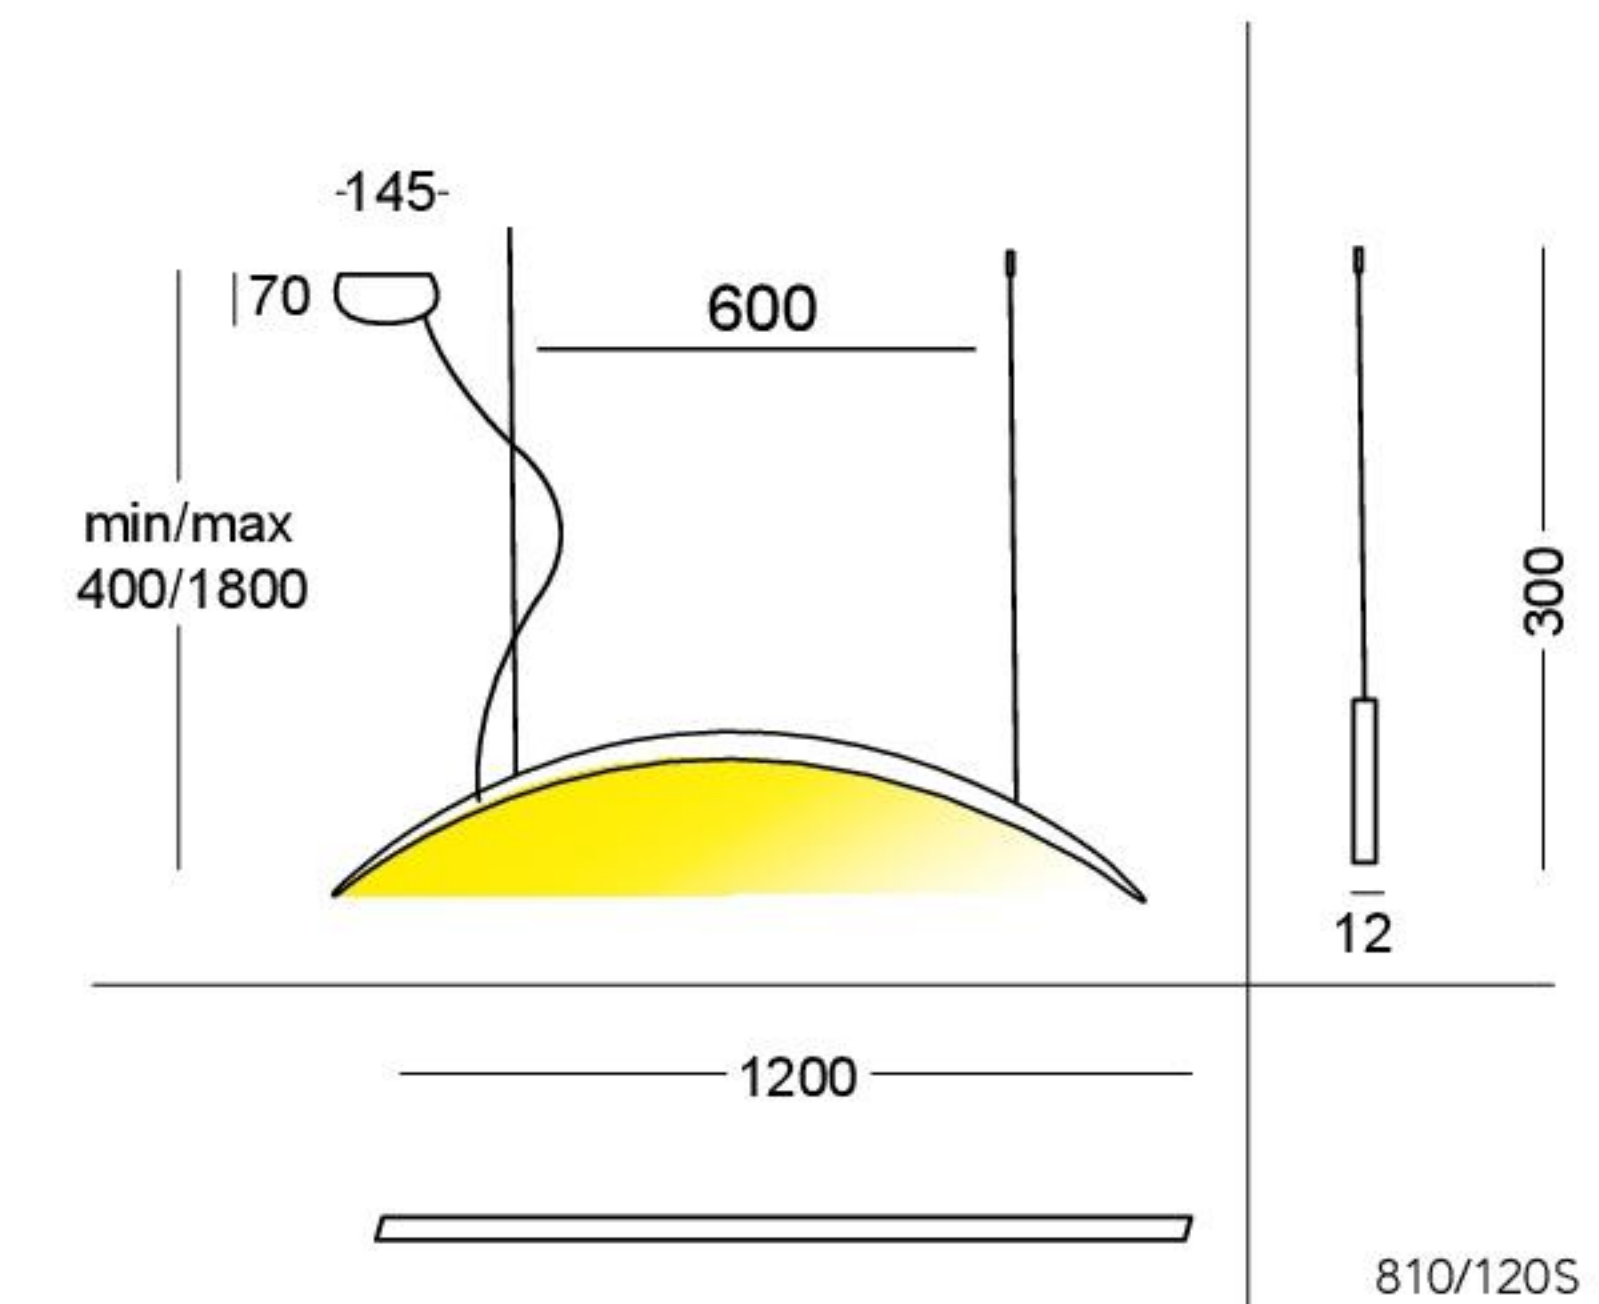

**810/95 S**

LED 3x6W  
 2250lm 3000°K upon request 2700°/4000°K

CE IP20

Net weight 2500gr - Gross weight 4300gr  
 volume m<sup>3</sup> 0.080

 with leading edge or trailing edge dimmer

**810/120 S**

LED 4x6W  
 3000lm 3000°K upon request 2700°/4000°K

CE IP20

Net weight 3300gr - Gross weight 6600gr  
 volume m<sup>3</sup> 0.15

 with leading edge or trailing edge dimmer

**810/95 M**

LED 3x6W  
 2250lm 3000°K upon request 2700°/4000°K

CE IP20

Net weight 2500gr - Gross weight 4300gr  
 volume m<sup>3</sup> 0.080

 with leading edge or trailing edge dimmer

**810/120 M**

LED 4x6W  
 3000lm 3000°K upon request 2700°/4000°K

CE IP20

Net weight 3300gr - Gross weight 6600gr  
 volume m<sup>3</sup> 0.15

 with leading edge or trailing edge dimmer

**Base****810/15 R2**

Net weight 500gr  
 Gross weight 1500gr  
 Volume m<sup>3</sup> 0.009

**810/15 R3**

Net weight 600gr  
 Gross weight 1600gr  
 Volume m<sup>3</sup> 0.009