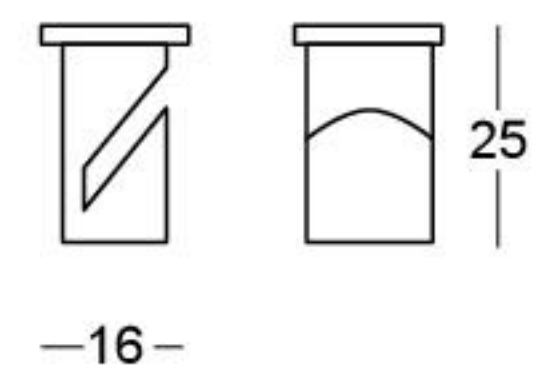

Base for 1 module

780/1 R

Net weight 910gr
Gross weight 1070gr
Volume m³ 0.0024

Until 1 module

Bases with side exits

780/16 R

Net weight 1140gr
Gross weight 1293gr
Volume m³ 0.0024

1 to 3 modules

780/20 R

Net weight 2000gr
Gross weight 2600gr
Volume m³ 0.0021

2 to 6 modules

Cable Holder

776/1 RC

Bases with side and central descent

780/16 TC

Net weight 1140gr
Gross weight 1293gr
Volume m³ 0.00253

1 to 3 modules

780/20 TC

Net weight 2000gr
Gross weight 2600gr
Volume m³ 0.0021

2 to 6 modules

Head System Kit

120° without lens

Support for lens

28° lens