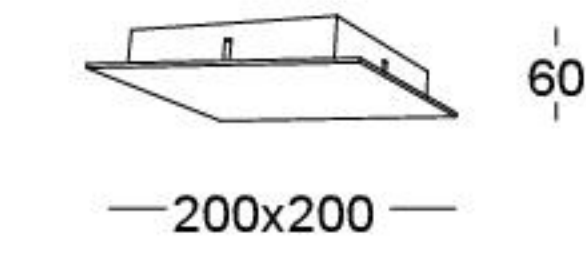

Base for 1 module

780/1 R

Net weight 910gr
Gross weight 1070gr
Volume m³ 0.0024

Until 1 module

Bases with side exits

780/16 R

Net weight 1140gr
Gross weight 1293gr
Volume m³ 0.0024

1 to 3 modules

780/20 R

Net weight 2000gr
Gross weight 2600gr
Volume m³ 0.0021

2 to 6 modules

Cable Holder

776/1 RC

Bases with side and central descent

780/16 TC

Net weight 1140gr
Gross weight 1293gr
Volume m³ 0.00253

1 to 3 modules

780/20 TC

Net weight 2000gr
Gross weight 2600gr
Volume m³ 0.0021

2 to 6 modules

Head System Kit

120° without lens

Support for lens

28° lens