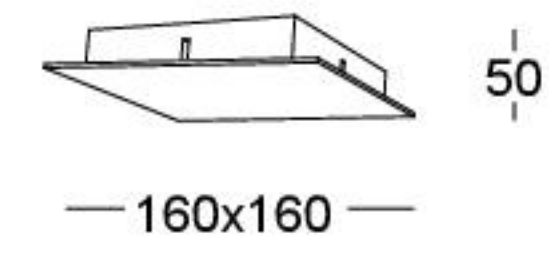

Base for 1 module

780/1 R

Net weight 910gr
Gross weight 1070gr
Volume m³ 0.0024

Until 1 module

Bases with side exits

780/16 R

Net weight 1140gr
Gross weight 1293gr
Volume m³ 0.0024

1 to 3 modules

780/20 R

Net weight 2000gr
Gross weight 2600gr
Volume m³ 0.0021

2 to 6 modules

Cable Holder

776/1 RC

Bases with side and central descent

780/16 TC

Net weight 1140gr
Gross weight 1293gr
Volume m³ 0.00253

1 to 3 modules

780/20 TC

Net weight 2000gr
Gross weight 2600gr
Volume m³ 0.0021

2 to 6 modules

Head System Kit

120° without lens

Support for lens

28° lens