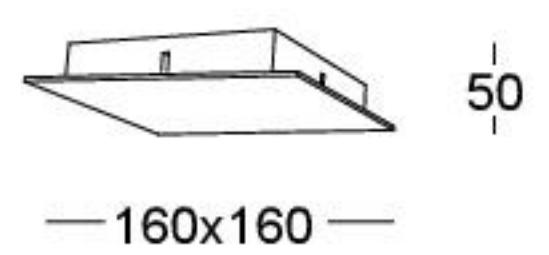

Base for 1 module

780/1 R

Net weight 910gr
Gross weight 1070gr
Volume m³ 0.0024

Until 1 module

Bases with side exits

780/16 R

Net weight 1140gr
Gross weight 1293gr
Volume m³ 0.0024

1 to 3 modules

780/20 R

Net weight 2000gr
Gross weight 2600gr
Volume m³ 0.0021

2 to 6 modules

Cable Holder

776/1 RC

Bases with side and central descent

780/16 TC

Net weight 1140gr
Gross weight 1293gr
Volume m³ 0.00253

1 to 3 modules

780/20 TC

Net weight 2000gr
Gross weight 2600gr
Volume m³ 0.0021

2 to 6 modules

Head System Kit

120° without lens

Support for lens

28° lens