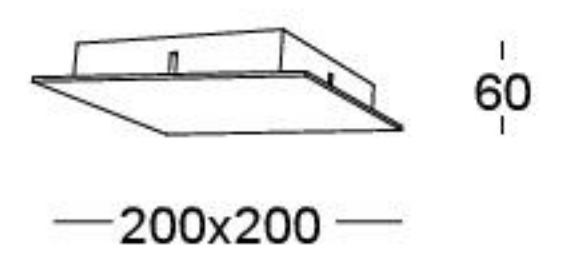

780/20 R

Net weight 2000gr
Gross weight 2600gr
Volume m³ 0.0021

2 to 6 modules

Cable Holder

776/1 RC

Bases with side and central descent

780/16 TC

Net weight 1140gr
Gross weight 1293gr
Volume m³ 0.00253

1 to 3 modules

780/20 TC

Net weight 2000gr
Gross weight 2600gr
Volume m³ 0.0021

2 to 6 modules

Head System Kit

120° without lens

Support for lens

28° lens

37° lens

50° lens

Concealed spool for recovery of excess cable