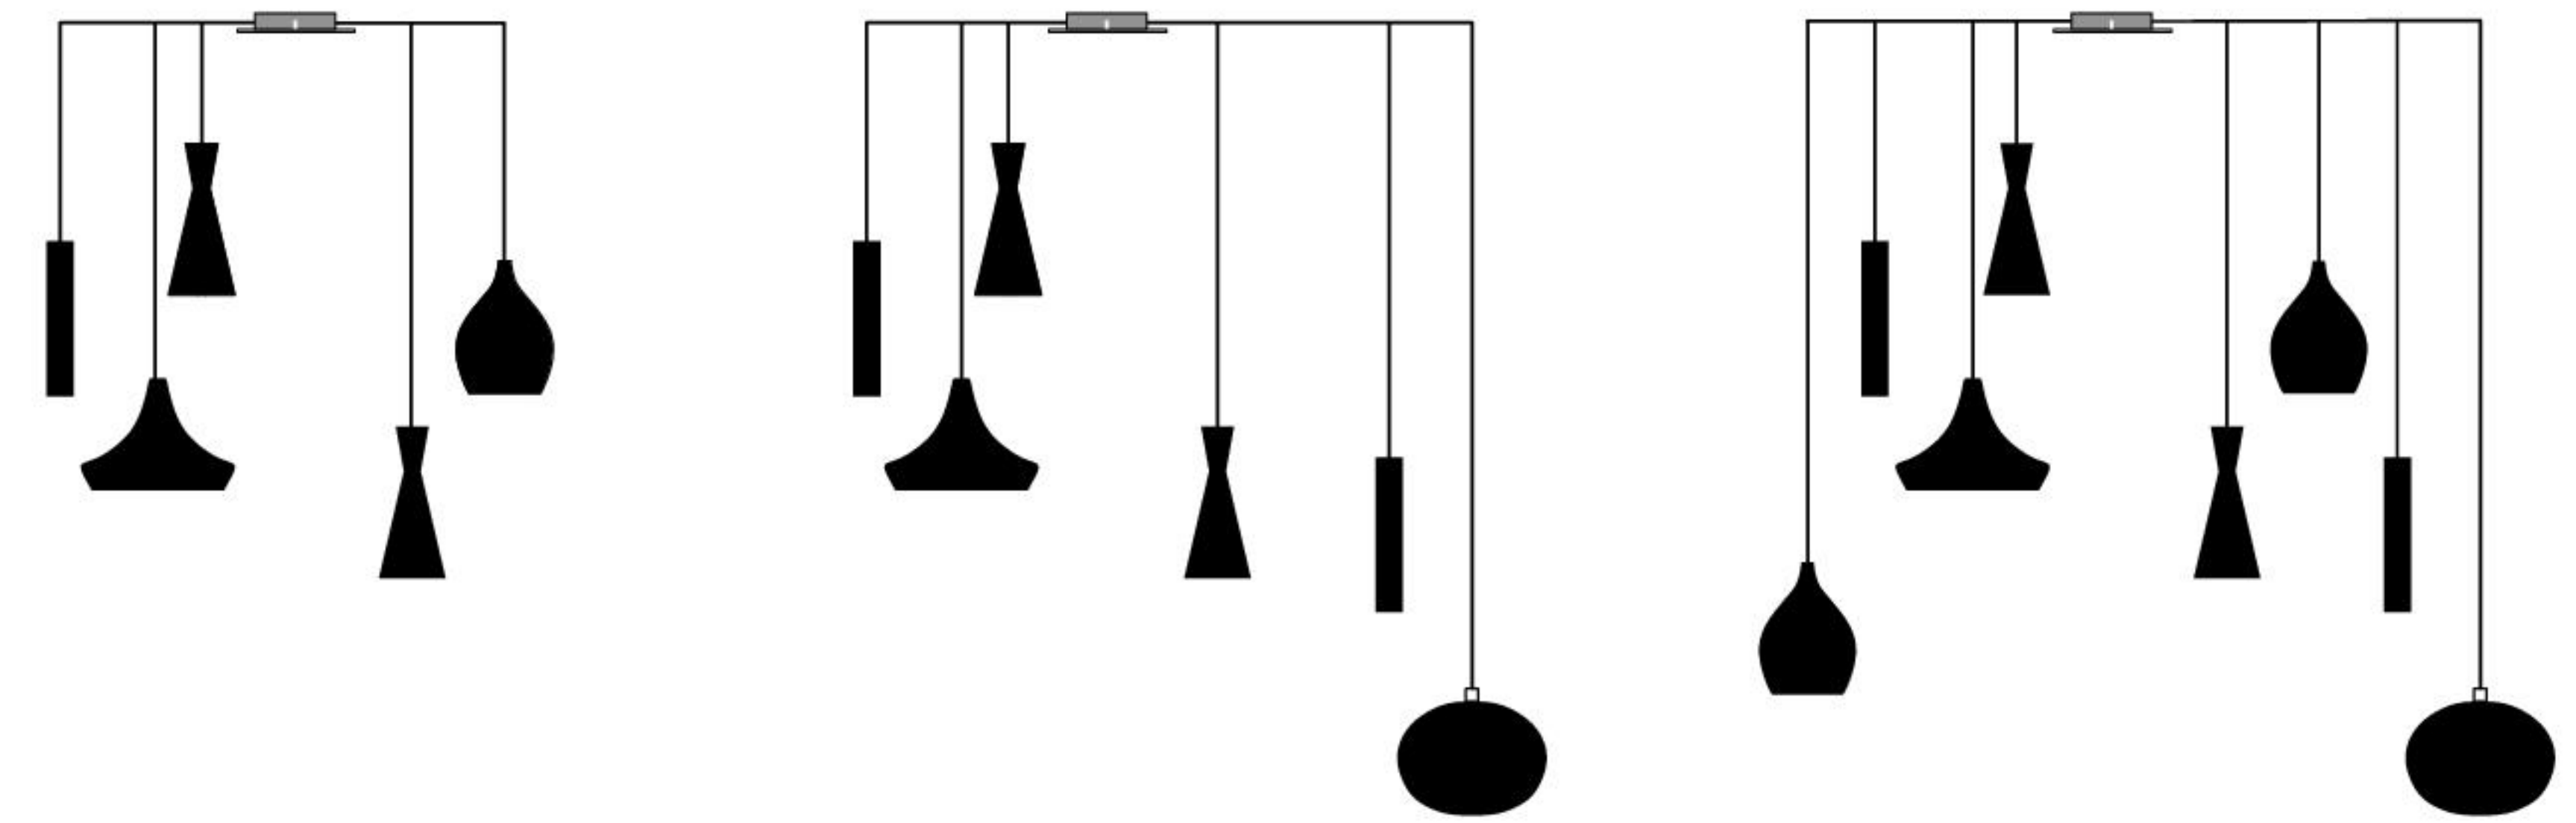

BASE WITH SIDE EXITS
5 to 8 modules

776/20R

+

CABLE HOLDER
max 4 cables

776/1RC

+

=

BASE WITH SIDE AND CENTRAL DESCENT
2 to 4 modules

776/16TC

+

CABLE HOLDER
max 4 cables

776/1RC

+

=

BASE WITH SIDE AND CENTRAL DESCENT
5 to 8 modules

776/20TC