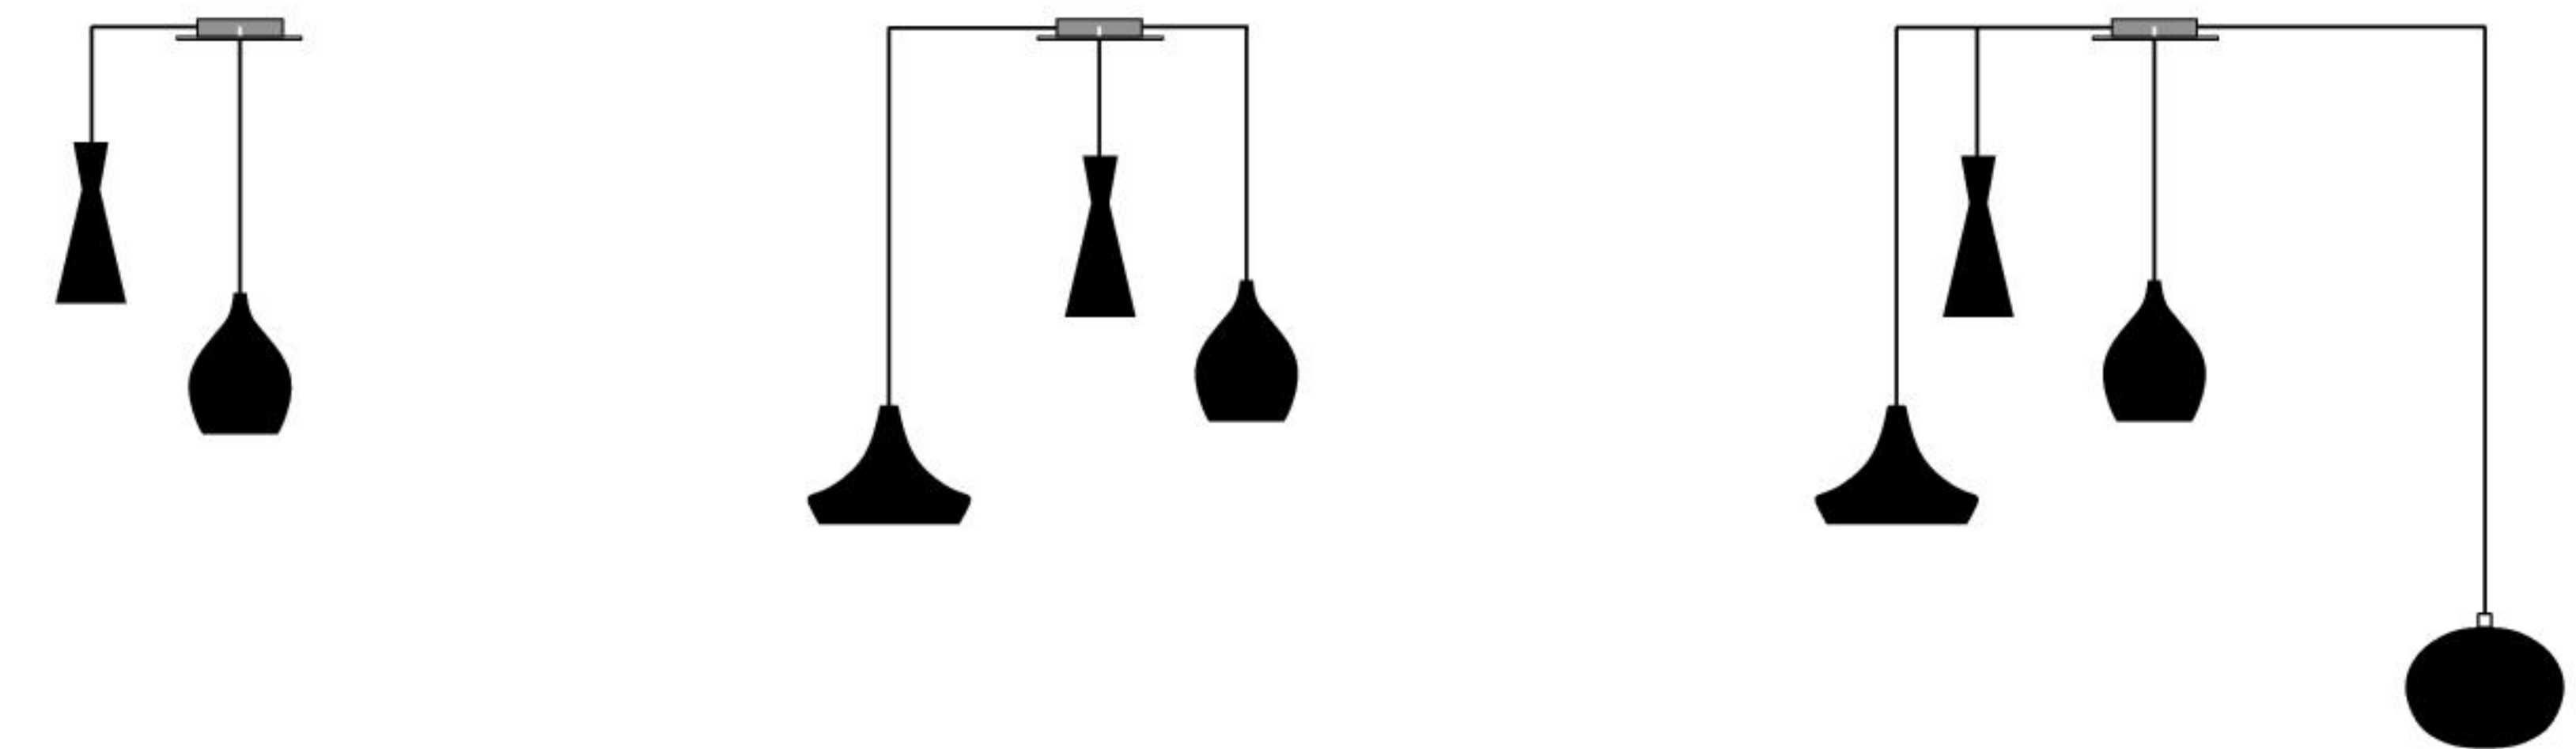

BASE WITH SIDE EXITS
5 to 8 modules

776/20R

+

CABLE HOLDER
max 4 cables

776/1RC

+

=

BASE WITH SIDE AND CENTRAL DESCENT
2 to 4 modules

776/16TC

+

CABLE HOLDER
max 4 cables

776/1RC

+

=

BASE WITH SIDE AND CENTRAL DESCENT
5 to 8 modules

776/20TC