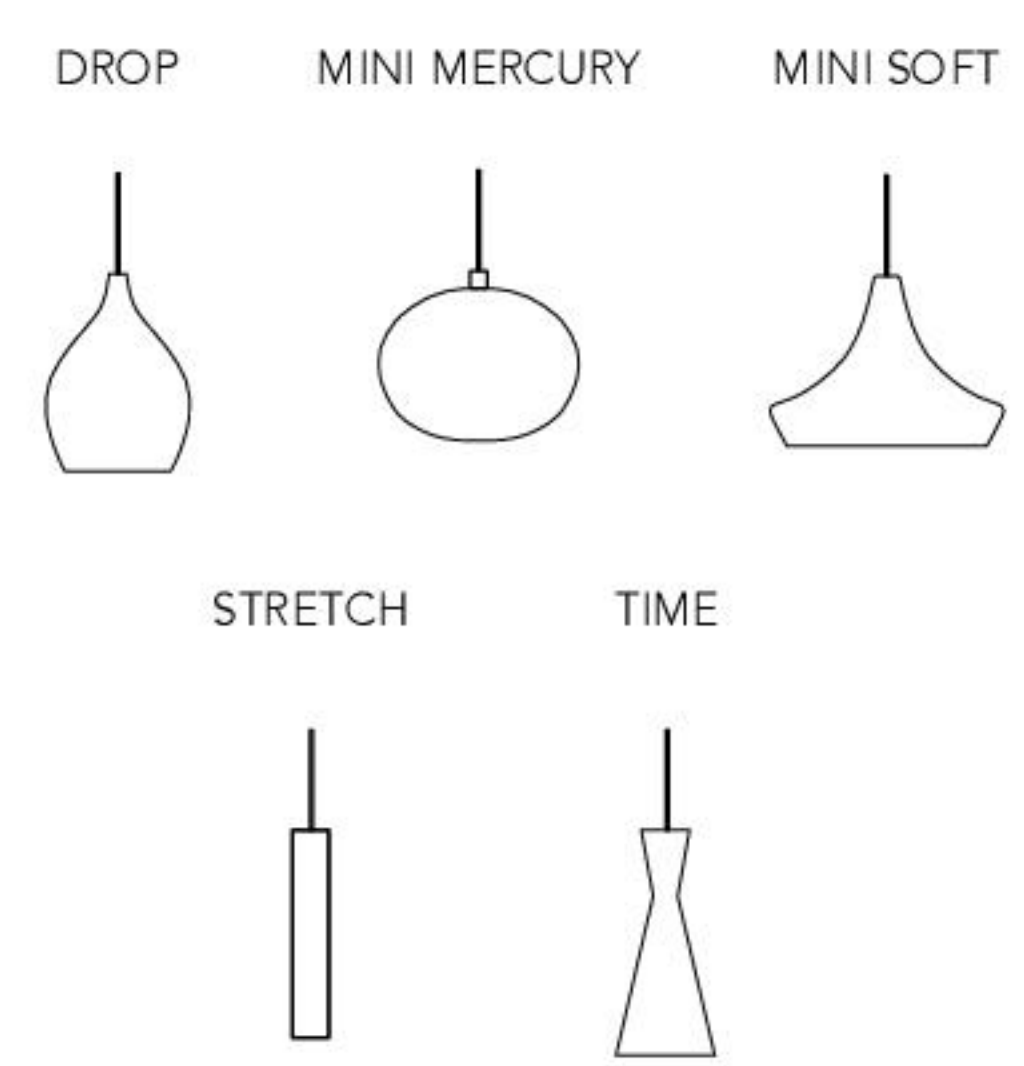

776/16TC

+

CABLE HOLDER
max 4 cables

776/1RC

+

=

BASE WITH SIDE AND CENTRAL DESCENT
5 to 8 modules

776/20TC