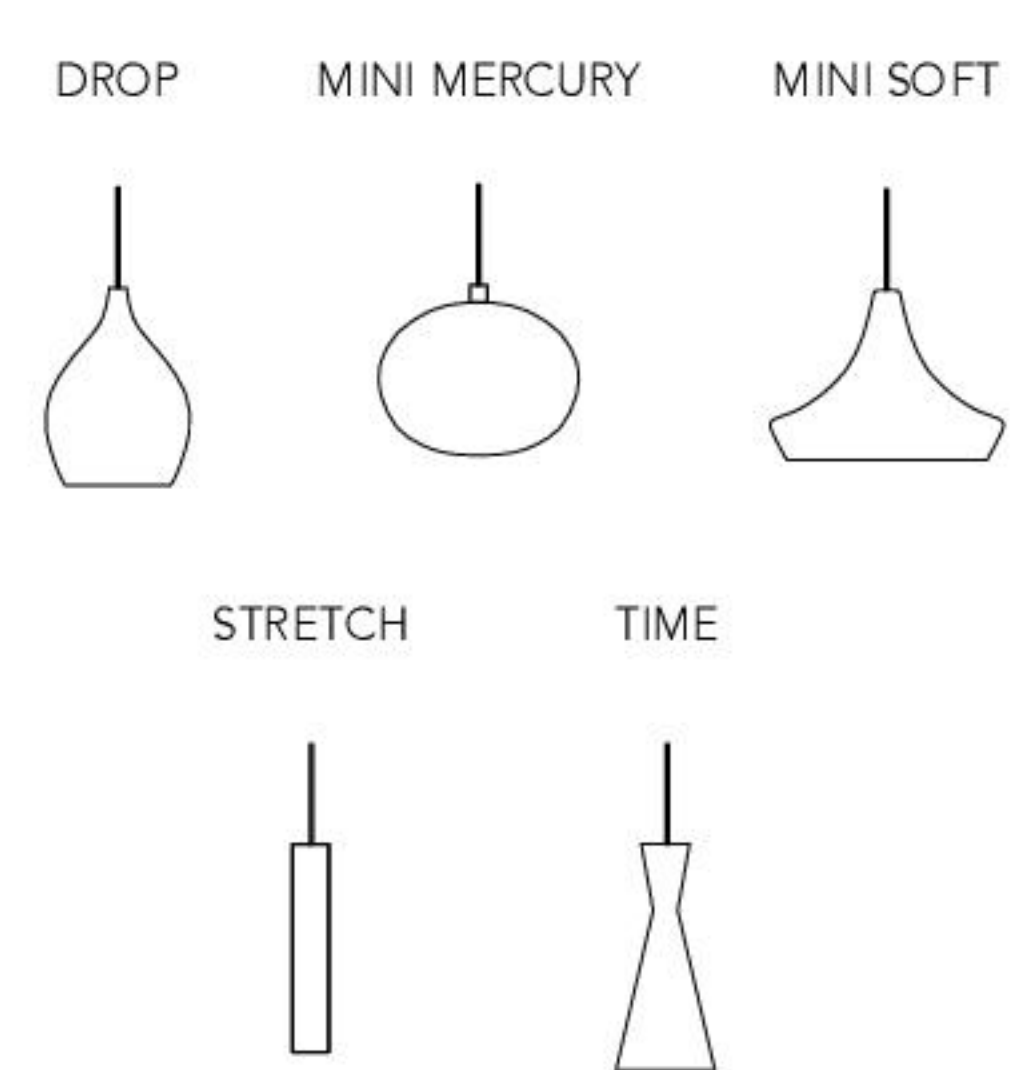

BASE WITH SIDE AND CENTRAL DESCENT
5 to 8 modules

776/20TC

+

CABLE HOLDER
max 4 cables

776/1RC

+