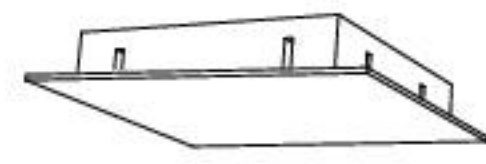

BASE WITH SIDE EXITS
5 to 8 modules

776/20R

+

CABLE HOLDER
max 4 cables

776/1RC

+

=

BASE WITH SIDE AND CENTRAL DESCENT
2 to 4 modules

776/16TC

+

CABLE HOLDER
max 4 cables

776/1RC

+

=

BASE WITH SIDE AND CENTRAL DESCENT
5 to 8 modules

776/20TC