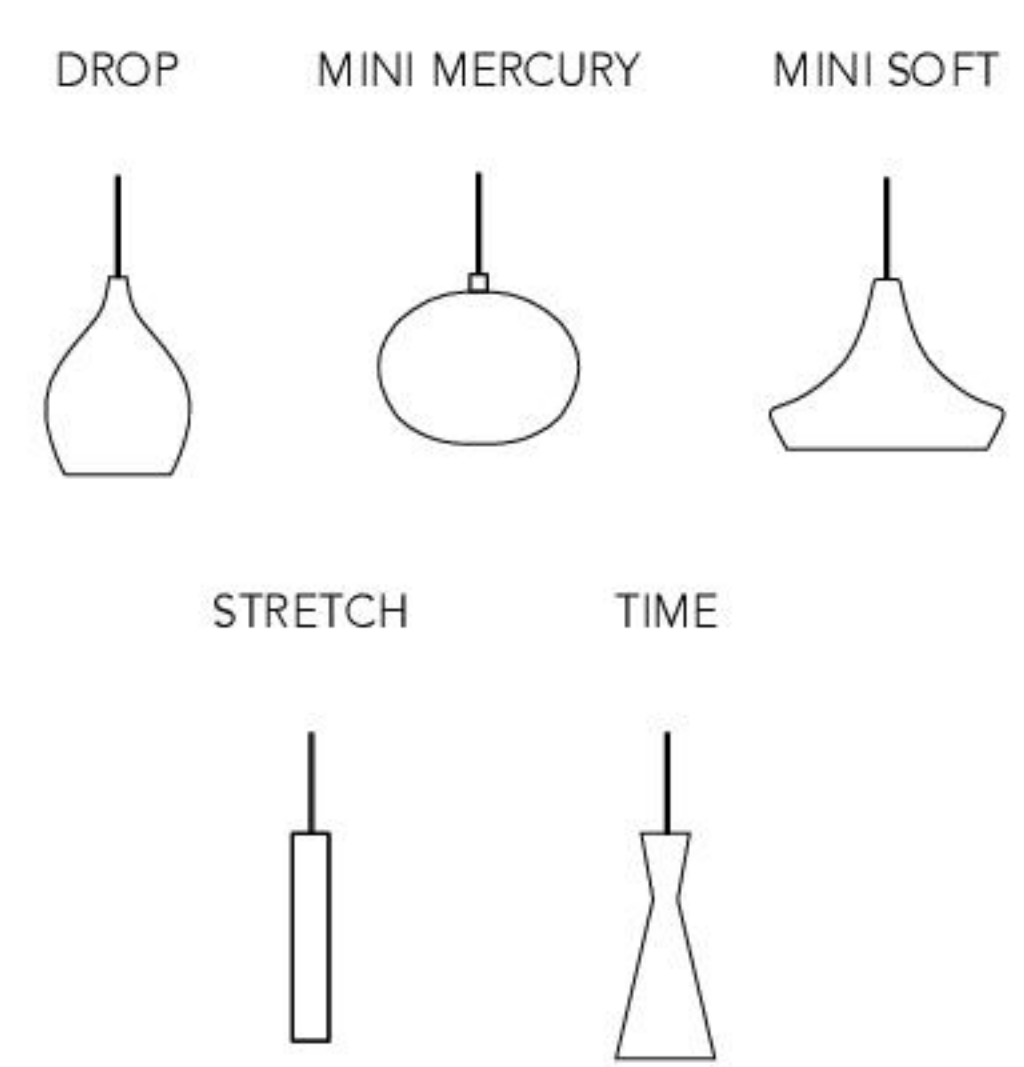

BASE WITH SIDE EXITS
5 to 8 modules

776/20R

+

CABLE HOLDER
max 4 cables

776/1RC

+

=

BASE WITH SIDE AND CENTRAL DESCENT
2 to 4 modules