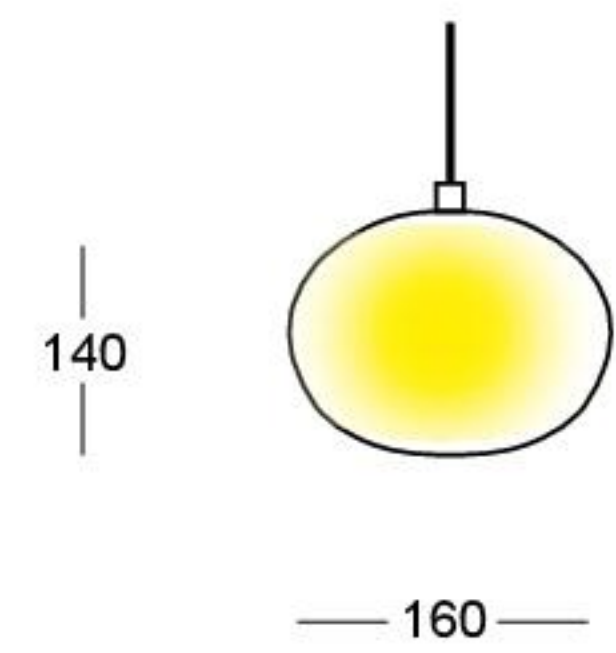

Module
784/16 S 2m / 3m / 5m / 7m / 10m
 LED 8W 700mA CC 900lm 3000°K
 upon request 2700°/4000° K
 CE IP20
 Net weight 710gr - Gross weight 1070gr
 Volume m³ 0,0084

Module to be completed with
 one of the bases on page 46.