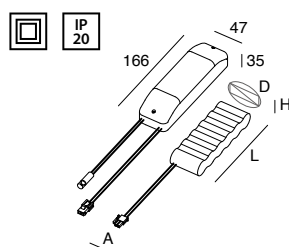

KONE 18W

CODE	POWER	N° KONE 18W	A (mm)	D (mm)	H (mm)	L (mm)
101904.99	20W - 500mA	1 max	52	58	26	156

KIT DI EMERGENZA
da installare sul controsoffitto
a lato del prodotto.

EMERGENCY KIT
to place on the false ceiling
next to the fixture.

CODE	TIME	A (mm)	D (mm)	H (mm)	L (mm)
18002.99	1h	46	59	23	138
18003.99	3h	80	92	45	212

Flusso in emergenza (max 1 pz)
Emergency flux (max 1 pc)

KONE 5W	76%
KONE 7W	95%
KONE 10W	67%
KONE 18W	36%