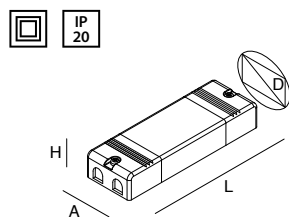

KONE

**ACCESSORI
ACCESSORIES**

**ALIMENTATORE ELETTRONICO
STABILIZZATO**
220-240V 50/60Hz
Collegamento in serie
di più faretti secondo tabella.

**ELECTRONIC STABILIZED
DRIVER**
220-240V 50/60Hz
Series connection of several
downlights according to table.

KONE 5W

CODE	POWER	N° KONE 5W	A (mm)	D (mm)	H (mm)	L (mm)
101307.99	15W - 500mA	2 max	45	49	19	123
101309.99	20W - 500mA	3 max	44	49	22	147

KONE 7W

CODE	POWER	N° KONE 7W	A (mm)	D (mm)	H (mm)	L (mm)
103606.99	10W - 350mA	1 max	38	40	22	127
101310.99	15W - 350mA	2 max	44	49	22	147

KONE 10W

CODE	POWER	N° KONE 10W	A (mm)	D (mm)	H (mm)	L (mm)
101307.99	15W - 500mA	1 max	45	49	19	123