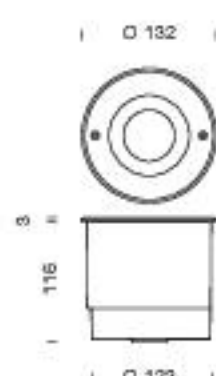

## Technical drawing

#### BLUETOOTH / PUSH

C007	240W (60W/ch)	88x54x26 mm	IP20
------	---------------	-------------	------

### DRIVER (220/240V in - 24V out)

D020	240W max.	244x68x39 mm	IP67
D024	320W max.	252x90x44 mm	IP67