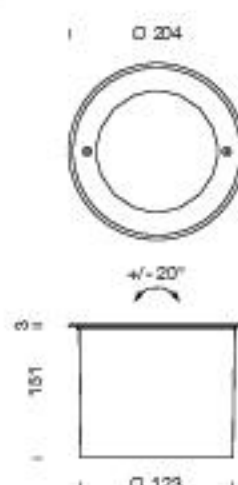

## Technical drawing

#### BLUETOOTH / PUSH

C007	240W (60W/ch)	88x54x26 mm	IP20
------	---------------	-------------	------

### DRIVER (220/240V in - 24V out)

D020	240W max.	244x68x39 mm	IP67
D024	320W max.	252x90x44 mm	IP67