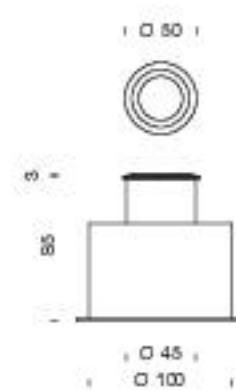

- .2 - 2700K CRI > 80
- .3 - 3000K CRI > 80
- .4 - 4000K CRI > 80

- .2 - 2700K CRI > 80
- .3 - 3000K CRI > 80
- .4 - 4000K CRI > 80

Optic Z

- .01 - 10° Spot
- .02 - 30° Medium
- .04 - 14°x20° Elliptical
- .05 - Diffused

- .01 - 10° Spot
- .02 - 30° Medium
- .04 - 14°x20° Elliptical
- .05 - Diffused

- .01 - 10° Spot
- .02 - 30° Medium
- .04 - 14°x20° Elliptical
- .05 - Diffused

- .01 - 10° Spot
- .02 - 30° Medium
- .04 - 14°x20° Elliptical
- .05 - Diffused

Technical drawing

Accessories

Schema collegamenti
Installation scheme
Schéma d'installation

pag. 300

MONOCHROMATIC LED POWER SUPPLIES

MASTER (24V in - 24V out)

0-10V / 1-10V / PUSH			
C219	192W max.	44x57x19 mm	IP20
DALI			
C224	156W max.	44x57x25 mm	IP10
BLUETOOTH			
C225	156W max.	44x57x25 mm	IP20

DRIVER (220/240V in - 24V out)

D000	20W max.	118x35x26 mm	IP67
D001	40W max.	150x53x35 mm	IP67
D002	60W max.	163x43x32 mm	IP67
D003	120W max.	191x63x38 mm	IP67
D010	185W max.	228x68x39 mm	IP67