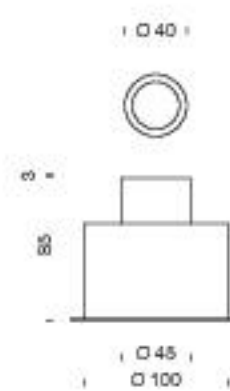

- .2 - 2700K CRI > 80
- .3 - 3000K CRI > 80
- .4 - 4000K CRI > 80

- .2 - 2700K CRI > 80
- .3 - 3000K CRI > 80
- .4 - 4000K CRI > 80

Optic Z

- .01 - 10° Spot
- .02 - 30° Medium
- .04 - 14°x20° Elliptical
- .05 - Diffused

- .01 - 10° Spot
- .02 - 30° Medium
- .04 - 14°x20° Elliptical
- .05 - Diffused

- .01 - 10° Spot
- .02 - 30° Medium
- .04 - 14°x20° Elliptical
- .05 - Diffused

- .01 - 10° Spot
- .02 - 30° Medium
- .04 - 14°x20° Elliptical
- .05 - Diffused

Technical drawing

Accessories

Schema collegamenti
Installation scheme
Schéma d'installation

pag. 300

MONOCHROMATIC LED POWER SUPPLIES

MASTER (24V in - 24V out)

0-10V / 1-10V / PUSH			
C219	192W max.	44x57x19 mm	IP20
DALI			
C224	156W max.	44x57x25 mm	IP10
BLUETOOTH			
C225	156W max.	44x57x25 mm	IP20

DRIVER (220/240V in - 24V out)

D000	20W max.	118x35x26 mm	IP67
D001	40W max.	150x53x35 mm	IP67
D002	60W max.	163x43x32 mm	IP67
D003	120W max.	191x63x38 mm	IP67
D010	185W max.	228x68x39 mm	IP67