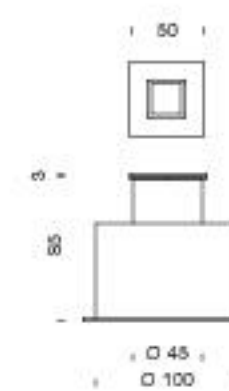

FLEA

FLEA

Technical data

Power (Real data)	4.5 W	4.5 W	4.5 W	4.5 W
Lumen 3000K (Real data)	475 lm (Optic .01)	475 lm (Optic .01)	475 lm (Optic .01)	475 lm (Optic .01)
Lumen 4000K (Real data)	510 lm (Optic .01)	510 lm (Optic .01)	510 lm (Optic .01)	510 lm (Optic .01)
Class	III	III	III	III
Nominal Voltage	24V DC dimmable	24V DC dimmable	24V DC dimmable	24V DC dimmable
Power supply	See bottom page	See bottom page	See bottom page	See bottom page
Max load	1500 kg (Walk over)	1500 kg (Walk over)	1500 kg (Walk over)	1500 kg (Walk over)

- .2 - 2700K CRI > 80
- .3 - 3000K CRI > 80
- .4 - 4000K CRI > 80

- .2 - 2700K CRI > 80
- .3 - 3000K CRI > 80
- .4 - 4000K CRI > 80

Optic Z

- .01 - 10° Spot
- .02 - 30° Medium
- .04 - 14°x20° Elliptical
- .05 - Diffused

- .01 - 10° Spot
- .02 - 30° Medium
- .04 - 14°x20° Elliptical
- .05 - Diffused

- .01 - 10° Spot
- .02 - 30° Medium
- .04 - 14°x20° Elliptical
- .05 - Diffused

- .01 - 10° Spot
- .02 - 30° Medium
- .04 - 14°x20° Elliptical
- .05 - Diffused

Technical drawing

Accessories

Schema collegamenti
Installation scheme
Schéma d'installation

pag. 300

MONOCHROMATIC LED POWER SUPPLIES

MASTER (24V in - 24V out)

0-10V / 1-10V / PUSH			
C219	192W max.	44x57x19 mm	IP20
DALI			
C224	156W max.	44x57x25 mm	IP10
BLUETOOTH			
C225	156W max.	44x57x25 mm	IP20