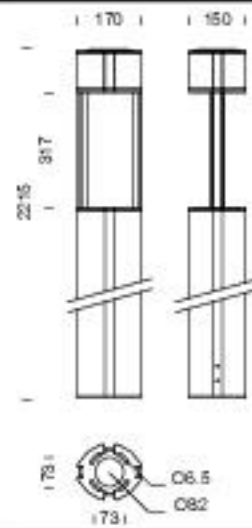

Mok

IP65 IK09

BOLLARD
White led

Collection name

MOK 2215 mm

MOK 3305 mm

Technical data

Power (Real data)	34.0 W
Lumen 3000K (Real data)	4258 lm (Optic .14)
Lumen 4000K (Real data)	4390 lm (Optic .14)
Class	I
Nominal Voltage	220-240V 50/60Hz
Power supply	Included

62055 + X + Y + Z

62066 + X + Y + Z

Finish X

- 1 - Anthracite gloss 8-10
- 4 - Grey (RAL 9006)
- 8 - Dark brown

- 1 - Anthracite gloss 8-10
- 4 - Grey (RAL 9006)
- 8 - Dark brown

Color LED Y

- .2 - 2700K CRI > 80
- .3 - 3000K CRI > 80
- .4 - 4000K CRI > 80

- .2 - 2700K CRI > 80
- .3 - 3000K CRI > 80
- .4 - 4000K CRI > 80

Optic Z

- .14 - Transparent

- .14 - Transparent

Technical drawing

Isolux diagrams