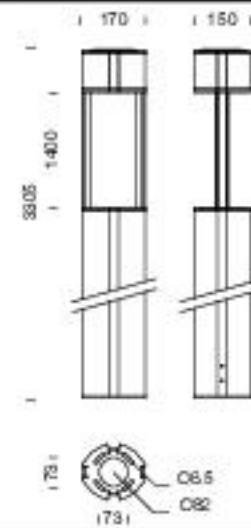

Mok

IP65 IK09

BOLLARD
White led

Collection name

MOK 2215 mm

MOK 3305 mm

Technical data

Power (Real data)	34.0 W
Lumen 3000K (Real data)	4258 lm (Optic .14)
Lumen 4000K (Real data)	4390 lm (Optic .14)
Class	I
Nominal Voltage	220-240V 50/60Hz
Power supply	Included

62055 + X + Y + Z

62066 + X + Y + Z

Finish X

- 1 - Anthracite gloss 8-10
- 4 - Grey (RAL 9006)
- 8 - Dark brown

- 1 - Anthracite gloss 8-10
- 4 - Grey (RAL 9006)
- 8 - Dark brown

Color LED Y

- .2 - 2700K CRI > 80
- .3 - 3000K CRI > 80
- .4 - 4000K CRI > 80

- .2 - 2700K CRI > 80
- .3 - 3000K CRI > 80
- .4 - 4000K CRI > 80

Optic Z

- .14 - Transparent

- .14 - Transparent

Technical drawing

Isolux diagrams