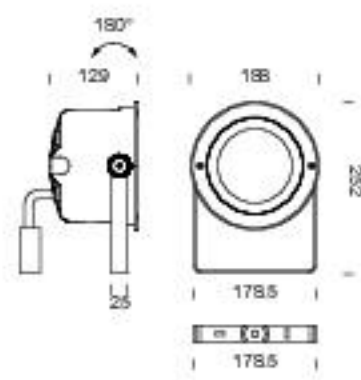

Optic Z

- .11 - 12° Spot
- .12 - 24° Medium
- .13 - 38° Medium

- .27 - Symmetric

- .07 - Wall washer

- .12 - 24° Medium

Technical drawing

Accessories

Schema collegamenti
Installation scheme
Schéma d'installation

pag. 300

MASTER (24V in - 24V out)

BLUETOOTH / PUSH

C007 240W (60W/ch) 88x54x26 mm IP20

DMX / PUSH / 0-10 (DIN rail 4m)

C100 360W (120W/ch) 72x92x62 mm IP20

RGB POWER SUPPLIES

DRIVER (220/240V in - 24V out)

D020 240W max. 244x68x39 mm IP67

D024 320W max. 252x90x44 mm IP67