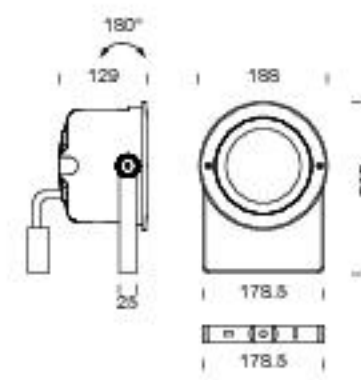

Optic Z

- .11 - 12° Spot
- .12 - 24° Medium
- .13 - 38° Medium

- .27 - Symmetric

- .07 - Wall washer

- .12 - 24° Medium

Technical drawing

Accessories

Schema collegamenti
Installation scheme
Schéma d'installation

pag. 300

MASTER (24V in - 24V out)

BLUETOOTH / PUSH

C007 240W (60W/ch) 88x54x26 mm IP20

DMX / PUSH / 0-10 (DIN rail 4m)

C100 360W (120W/ch) 72x92x62 mm IP20

RGB POWER SUPPLIES

DRIVER (220/240V in - 24V out)

D020 240W max. 244x68x39 mm IP67

D024 320W max. 252x90x44 mm IP67