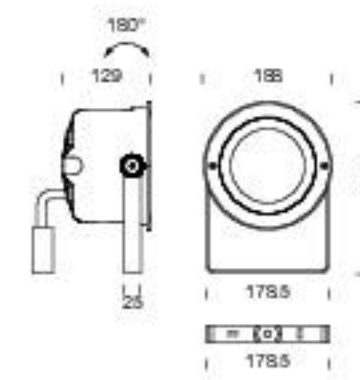

Optic Z

- .11 - 12° Spot
- .12 - 24° Medium
- .13 - 38° Medium

- .27 - Symmetric

- .07 - Wall washer

- .12 - 24° Medium

Technical drawing

Accessories

Schema collegamenti
Installation scheme
Schéma d'installation

pag. 300

MASTER (24V in - 24V out)

BLUETOOTH / PUSH

C007 240W (60W/ch) 88x54x26 mm IP20

DMX / PUSH / 0-10 (DIN rail 4m)

C100 360W (120W/ch) 72x92x62 mm IP20

RGB POWER SUPPLIES

DRIVER (220/240V in - 24V out)

D020 240W max. 244x68x39 mm IP67

D024 320W max. 252x90x44 mm IP67