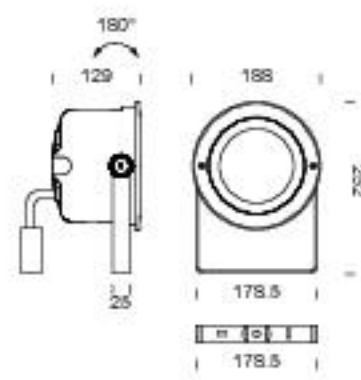

Optic Z

- .11 - 12° Spot
- .12 - 24° Medium
- .13 - 38° Medium

- .27 - Symmetric

- .07 - Wall washer

- .12 - 24° Medium

Technical drawing

Accessories

Schema collegamenti
Installation scheme
Schéma d'installation

pag. 300

MASTER (24V in - 24V out)

BLUETOOTH / PUSH

C007 240W (60W/ch) 88x54x26 mm IP20

DMX / PUSH / 0-10 (DIN rail 4m)

C100 360W (120W/ch) 72x92x62 mm IP20

RGB POWER SUPPLIES

DRIVER (220/240V in - 24V out)

D020 240W max. 244x68x39 mm IP67

D024 320W max. 252x90x44 mm IP67