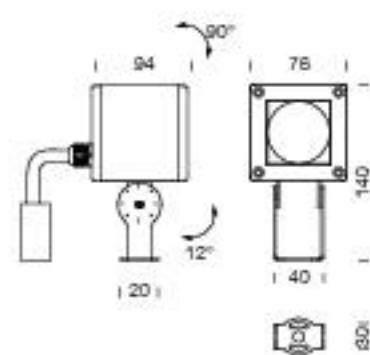

Color LED Y

- .2 - 2700K CRI > 80
- .3 - 3000K CRI > 80
- .4 - 4000K CRI > 80

- .6 - RGB

Optic Z

- .01 - 10° Spot
- .36 - 25° Medium
- .37 - 20°x115° Elliptical
- .34 - 65° Wide

- .12 - 24° Medium

Technical drawing

Accessories

Schema collegamenti
Installation scheme
Schéma d'installation

pag. 300

RGB POWER SUPPLIES

MASTER (24V in - 24V out)

BLUETOOTH / PUSH

C007 240W (60W/ch) 88x54x26 mm IP20

DMX / PUSH / 0-10 (DIN rail 4m)

C100 360W (120W/ch) 72x92x62 mm IP20

DRIVER (220/240V in - 24V out)

D020 240W max. 244x68x39 mm IP67

D024 320W max. 252x90x44 mm IP67

GU10 version available
on request