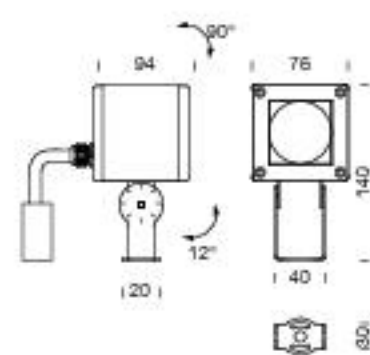

Color LED Y

- .2 - 2700K CRI > 80
- .3 - 3000K CRI > 80
- .4 - 4000K CRI > 80

- .6 - RGB

Optic Z

- .01 - 10° Spot
- .36 - 25° Medium
- .37 - 20°x115° Elliptical
- .34 - 65° Wide

- .12 - 24° Medium

Technical drawing

Accessories

Schema collegamenti
Installation scheme
Schéma d'installation

pag. 300

RGB POWER SUPPLIES

MASTER (24V in - 24V out)

BLUETOOTH / PUSH

C007 240W (60W/ch) 88x54x26 mm IP20

DMX / PUSH / 0-10 (DIN rail 4m)

C100 360W (120W/ch) 72x92x62 mm IP20

DRIVER (220/240V in - 24V out)

D020 240W max. 244x68x39 mm IP67

D024 320W max. 252x90x44 mm IP67

GU10 version available
on request