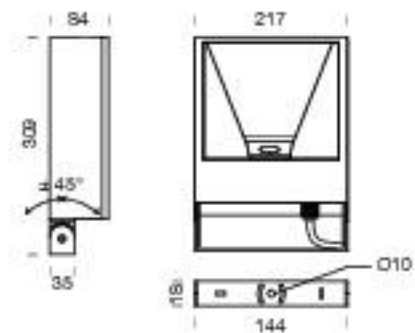

- .6 - RGB

Optic Z

- .27 - Symmetric
- .06 - Asymmetric

- .01 - 10° Spot
- .36 - 25° Medium
- .32 - 45° Wide
- .37 - 20°x115° Elliptical
- .07 - Wall washer

- .12 - 24° Medium

## Technical drawing