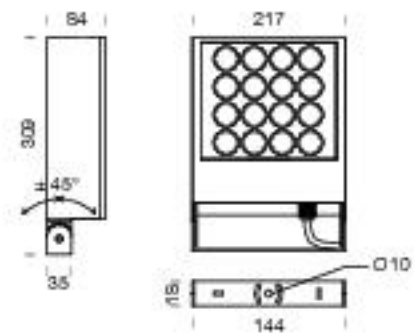

- .6 - RGB

Optic Z

- .27 - Symmetric
- .06 - Asymmetric

- .01 - 10° Spot
- .36 - 25° Medium
- .32 - 45° Wide
- .37 - 20°x115° Elliptical
- .07 - Wall washer

- .12 - 24° Medium

## Technical drawing