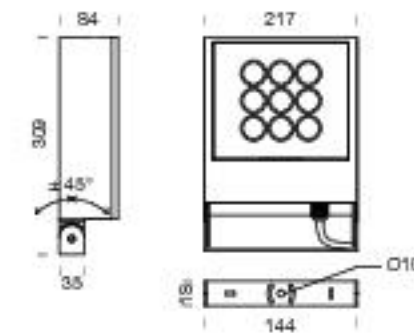

- .6 - RGB

Optic Z

- .27 - Symmetric
- .06 - Asymmetric

- .01 - 10° Spot
- .36 - 25° Medium
- .32 - 45° Wide
- .37 - 20°x115° Elliptical
- .07 - Wall washer

- .12 - 24° Medium

## Technical drawing