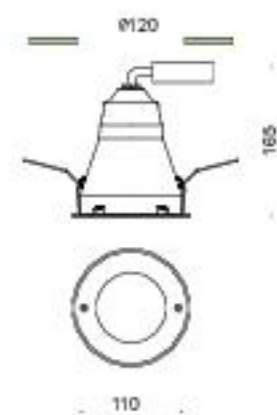

### Select finish / led / optic

20701 + X + Y + Z

Finish

- 2 - White (RAL 9010)
- 4 - Grey (RAL 9006)
- 6 - Inox Aisi 316L

Color LED

- .2 - 2700K CRI > 80
- .3 - 3000K CRI > 80
- .4 - 4000K CRI > 80

Optic

- .05 - Diffused
- .11 - 12° Spot
- .12 - 24° Medium
- .13 - 38° Medium
- .07 - Wall washer

## Technical drawing

GU10 version available  
on request