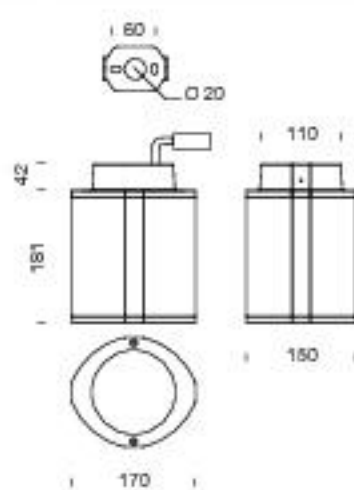

Technical drawing

GU10 version available
on request