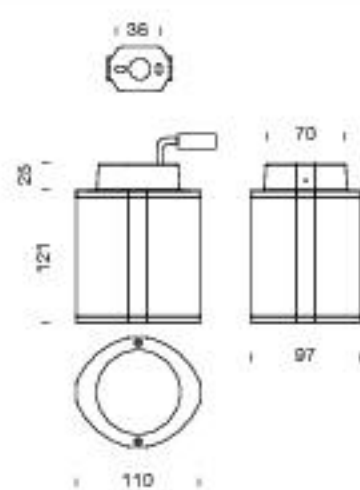

Technical drawing

GU10 version available
on request