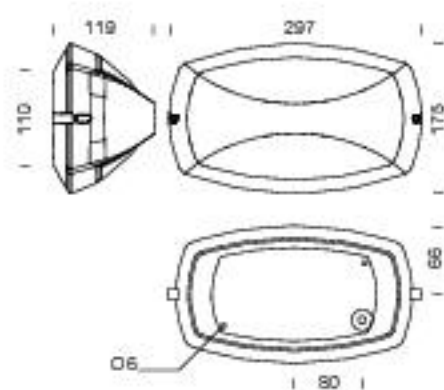

Technical drawing

G24q-3 version available
on request