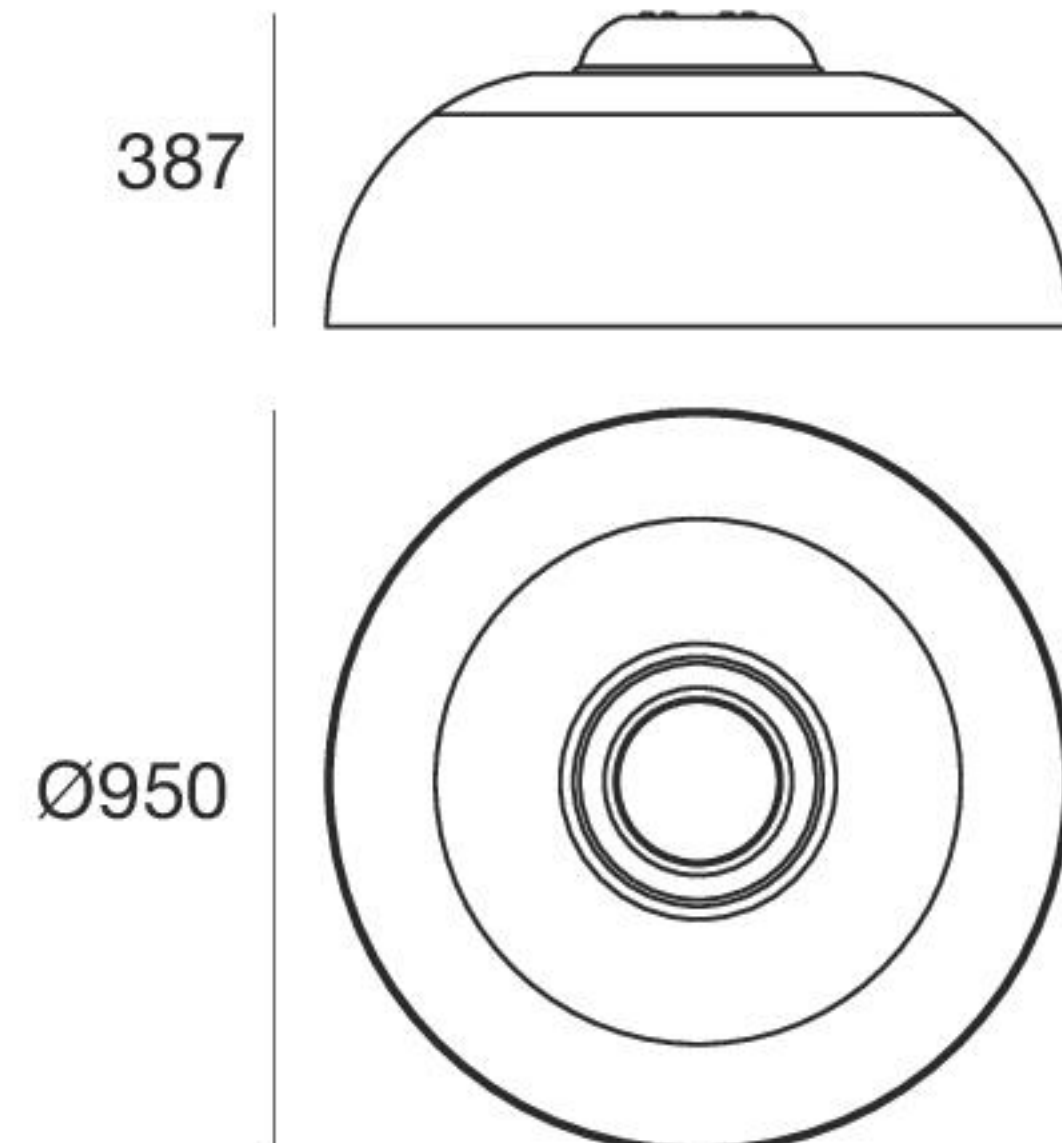

diffused

**accessories**

**KIT0079**  
CASAMBI  
DALI Dimmer  
1 art.

**Demí** | Ceiling luminaires | 220-240 V | topLED 55 W

**type**

White CRI 80 **8895**

**colour**

3000 K 5785 lm