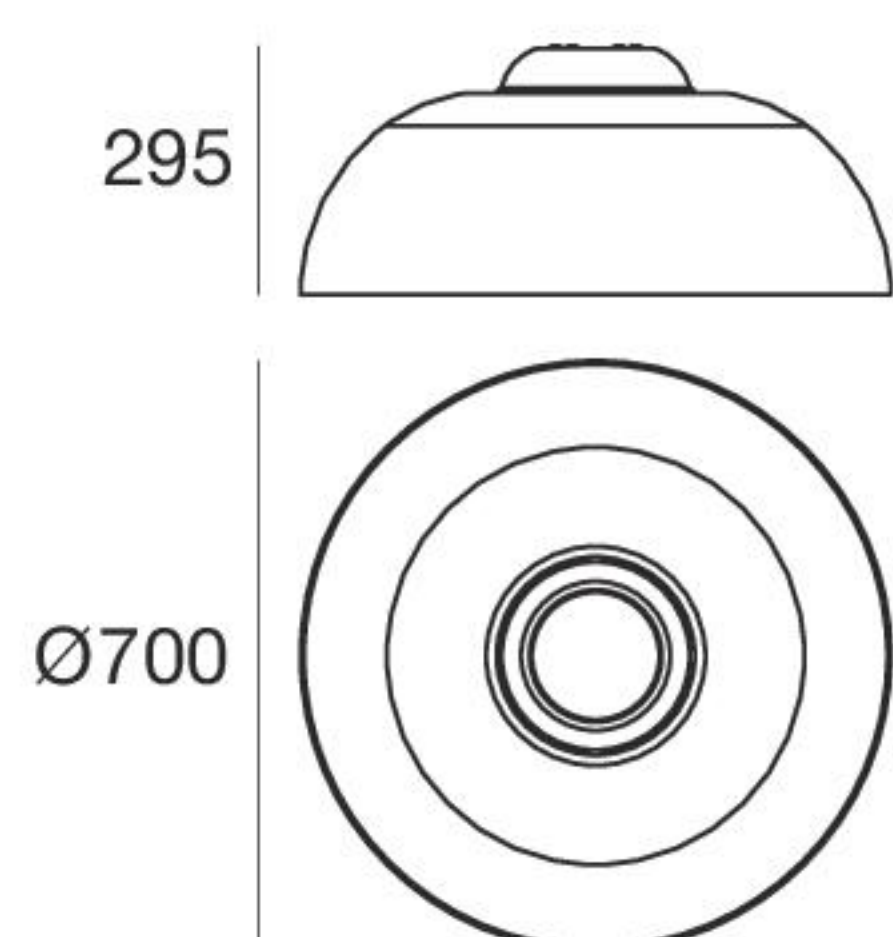

Demí | Ceiling luminaires | 220-240 V | topLED 37 W

type

White CRI 80 **8894**

colour

3000 K 3957 lm

optics

diffused

accessories

KIT0079
CASAMBI
DALI Dimmer
1 art.