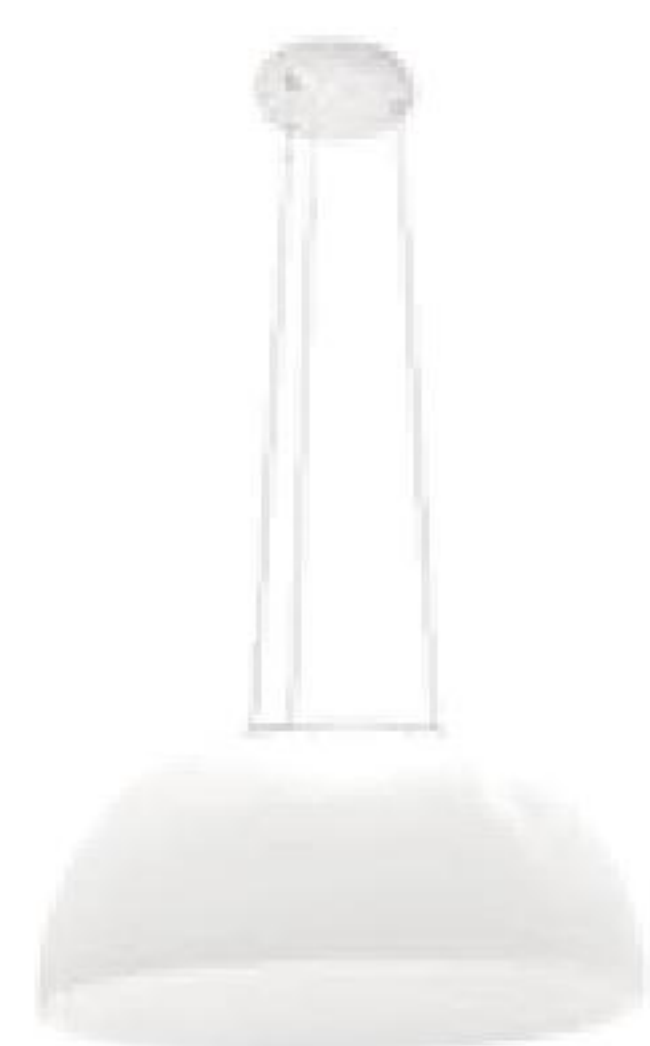

Demí | Pendant luminaires | 220-240 V | topLED 33 W

type

White CRI 80 **8892**

colour

3000 K 3502 lm

optics

diffused

accessories

KIT0080
CASAMBI
Phase-Cut Dimmer
1-art.

KIT0026
Phase-Cut Dimmer
1-3 art.

Demí | Pendant luminaires | 220-240 V | topLED 37 W

type

White CRI 80 **8890**

colour

3000 K 3957 lm

optics

diffused

accessories

KIT0079
CASAMBI
DALI Dimmer
1 art.

Demí | Pendant luminaires | 220-240 V | topLED 55 W

type

White CRI 80 **8891**

colour

3000 K 5785 lm

optics

diffused

accessories

KIT0079
CASAMBI
DALI Dimmer
1 art.