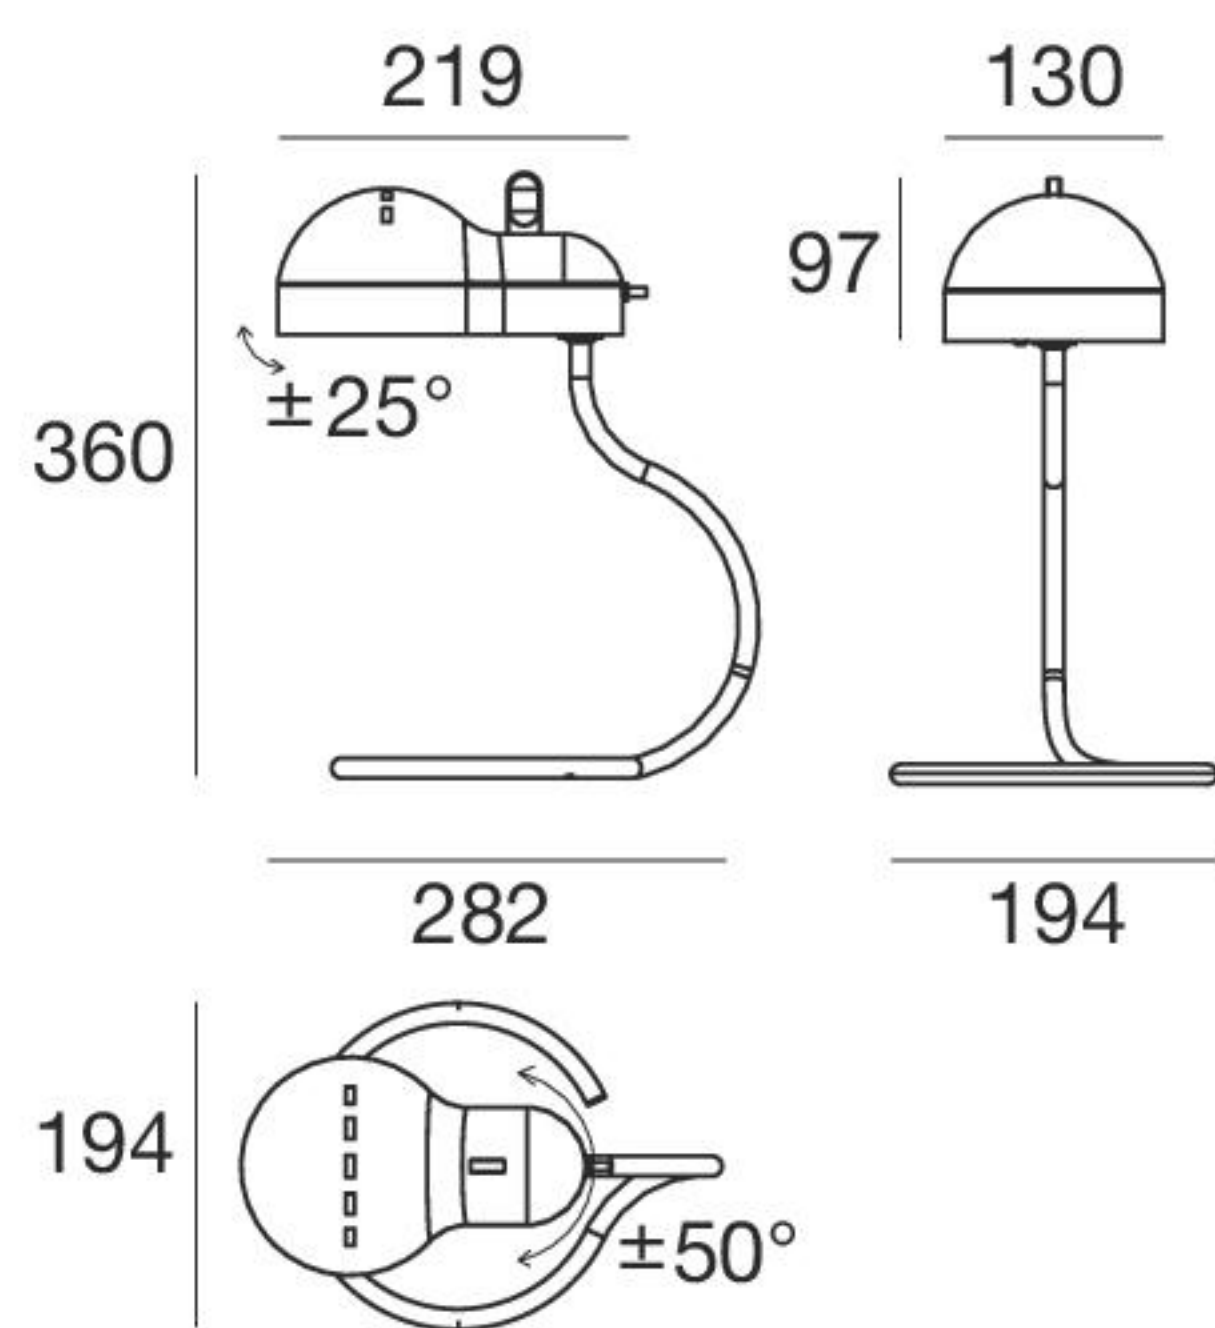

Minitopo Classic | Table lamp | 220-240 V | 1 x E27

type

Wh	Ch	9065
Bk	Ch	9066
Rd	Ch	9067
Gr	Ch	9068

recommend source

Classic A Retrofit

optics

diffused

 LED Bulb
7 W 806 lm
2700 K CRI \geq 80
INCLUDED

Minitopo Historical-Iconic Red | Table lamp | 220-240 V | 1 x E27

type

lc. Red	9064
---------	-------------

recommend source

Classic A Retrofit

optics

diffused

 LED Bulb
7 W 806 lm
2700 K CRI \geq 80
INCLUDED

Red in Italy
THE COLOURS OF RED
IN THE ITALIAN DESIGN

#GalleriaCampari
@galleriacampari

Minitopo Chrome Special | Table lamp | 220-240 V | 1 x E27

type

Chrome	9069
--------	-------------

recommend source

Classic A Retrofit