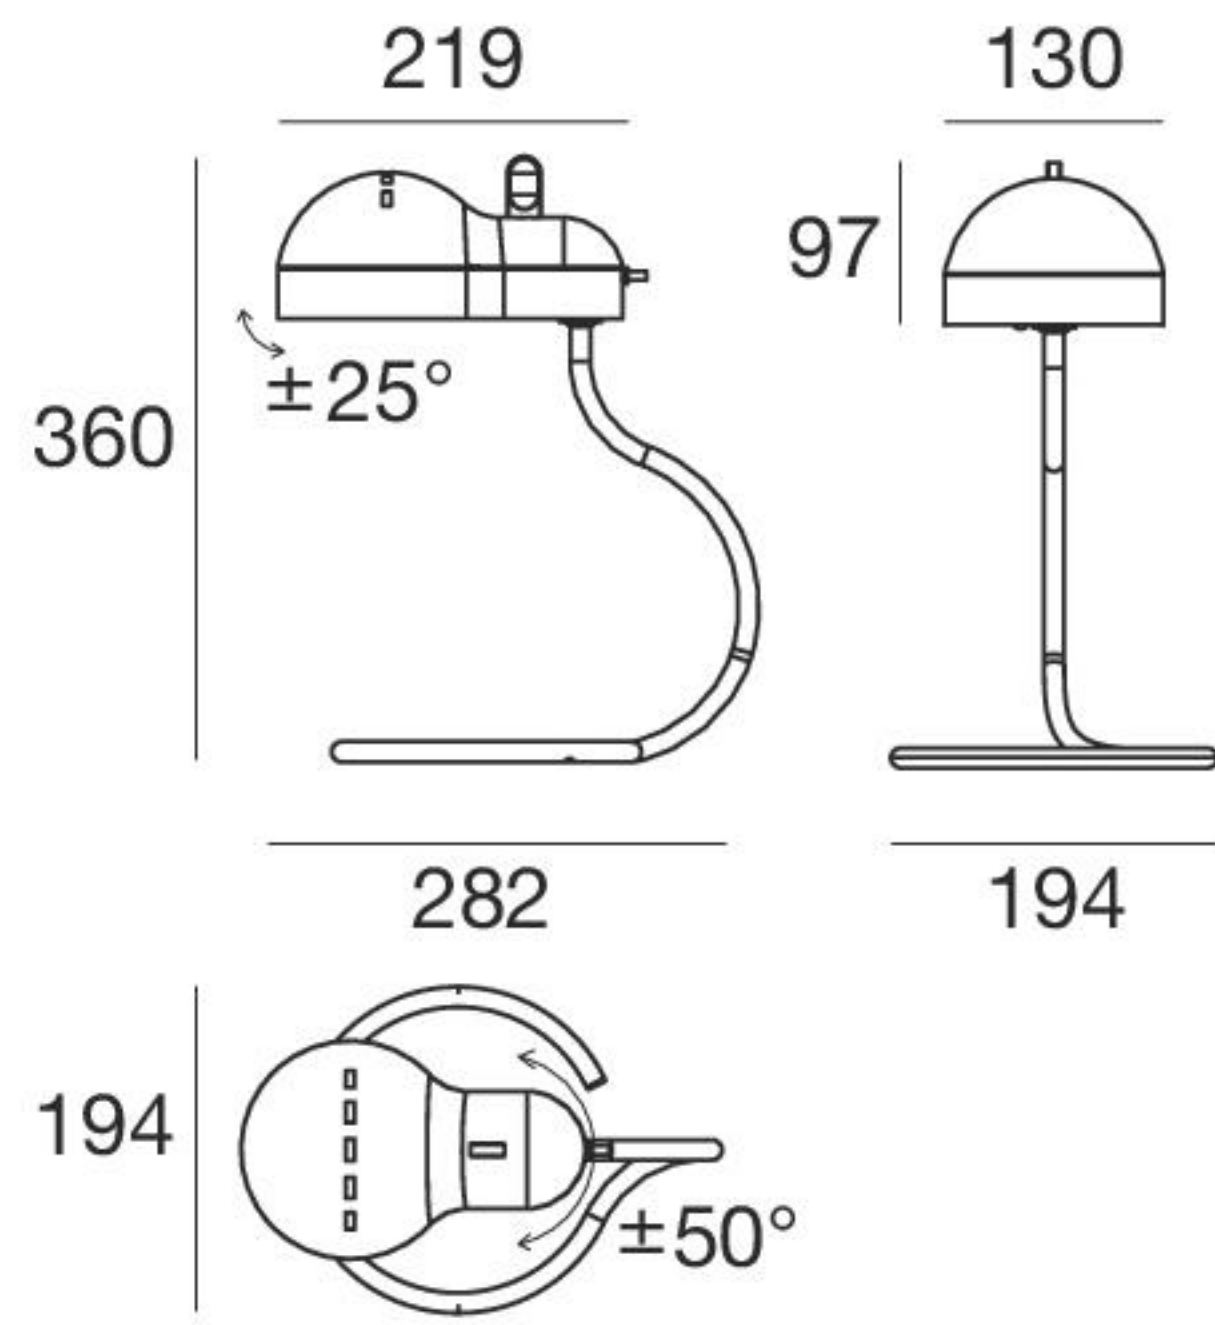

Minitopo Classic | Table lamp | 220-240 V | 1 x E27

type

Wh	Ch	9065
Bk	Ch	9066
Rd	Ch	9067
Gr	Ch	9068

recommend source

Classic A Retrofit

optics

diffused

 LED Bulb
7 W 806 lm
2700 K CRI \geq 80
INCLUDED

Minitopo Historical-Iconic Red | Table lamp | 220-240 V | 1 x E27

type

lc. Red	9064
---------	-------------

recommend source

Classic A Retrofit

optics

diffused

 LED Bulb
7 W 806 lm
2700 K CRI \geq 80
INCLUDED

Red in Italy
THE COLOURS OF RED
IN THE ITALIAN DESIGN

#GalleriaCampari
@galleriacampari

Minitopo Chrome Special | Table lamp | 220-240 V | 1 x E27

type

Chrome	9069
--------	-------------

recommend source

Classic A Retrofit