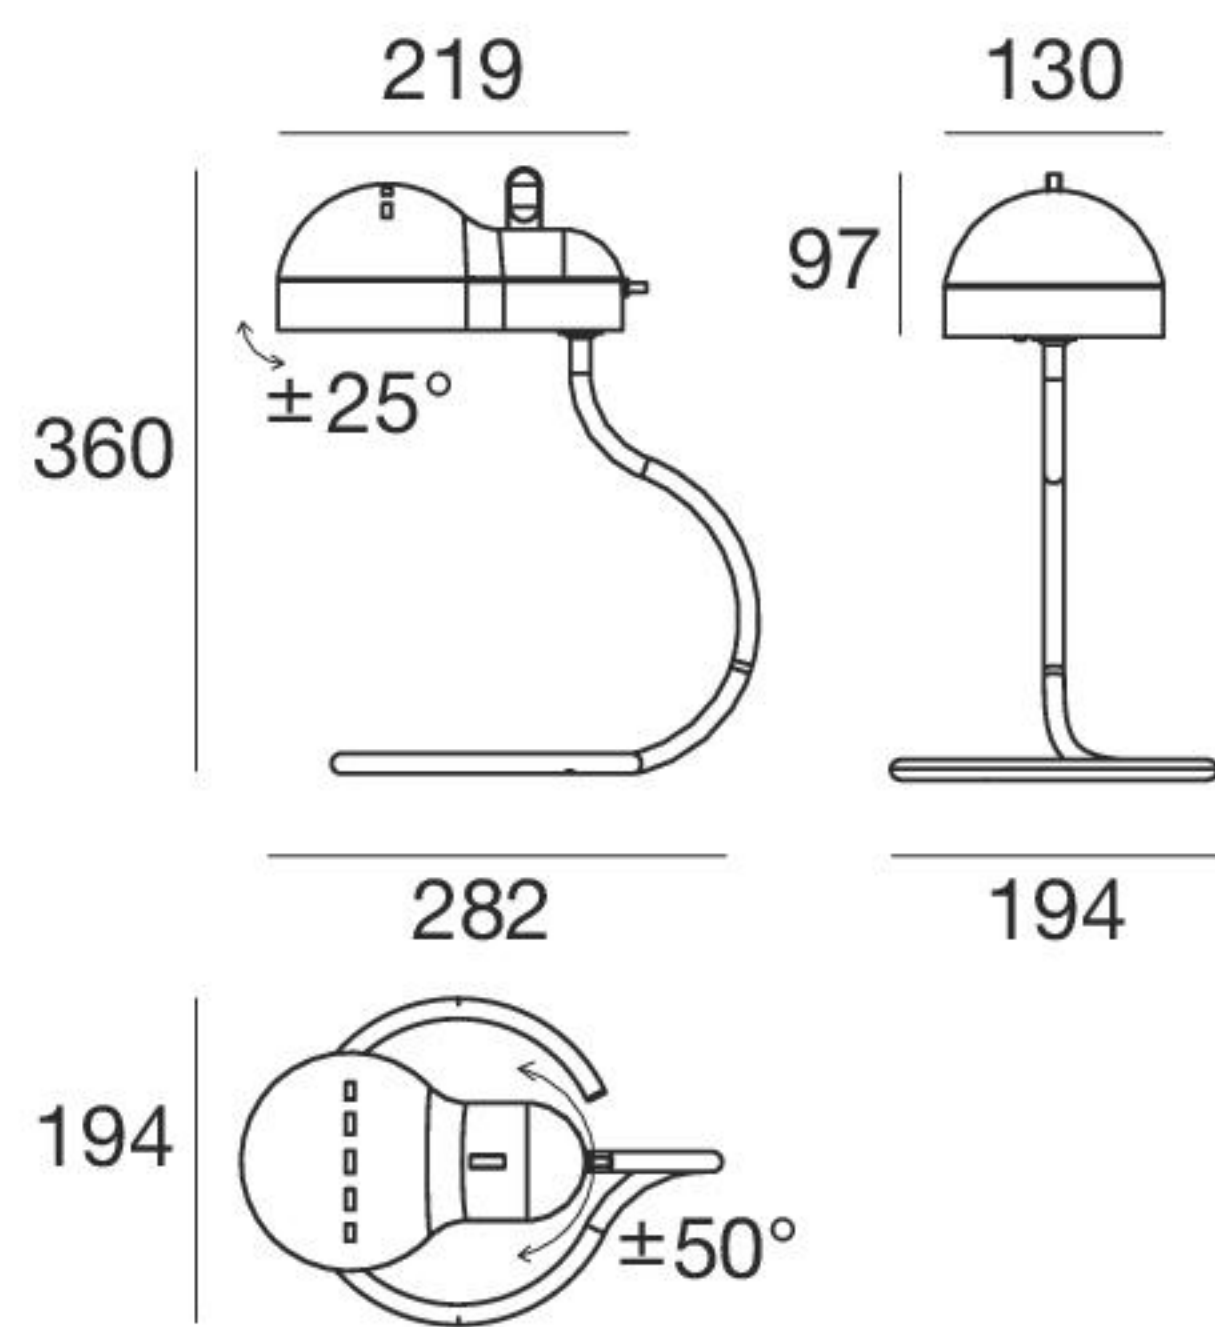

Minitopo Classic | Table lamp | 220-240 V | 1 x E27

type

Wh	Ch	9065
Bk	Ch	9066
Rd	Ch	9067
Gr	Ch	9068

recommend source

Classic A Retrofit

optics

diffused

 LED Bulb
7 W 806 lm
2700 K CRI \geq 80
INCLUDED

Minitopo Historical-Iconic Red | Table lamp | 220-240 V | 1 x E27

type

lc. Red	9064
---------	-------------

recommend source

Classic A Retrofit

optics

diffused

 LED Bulb
7 W 806 lm
2700 K CRI \geq 80
INCLUDED

Red in Italy
THE COLOURS OF RED
IN THE ITALIAN DESIGN

#GalleriaCampari
@galleriacampari

Minitopo Chrome Special | Table lamp | 220-240 V | 1 x E27

type

Chrome	9069
--------	-------------

recommend source

Classic A Retrofit

optics

diffused

 LED Bulb
7 W 806 lm
2700 K CRI \geq 80
INCLUDED

Minitopo Gold Special | Table lamp | 220-240 V | 1 x E27

type

Gd	Bk	9070
----	----	-------------

recommend source

Classic A Retrofit