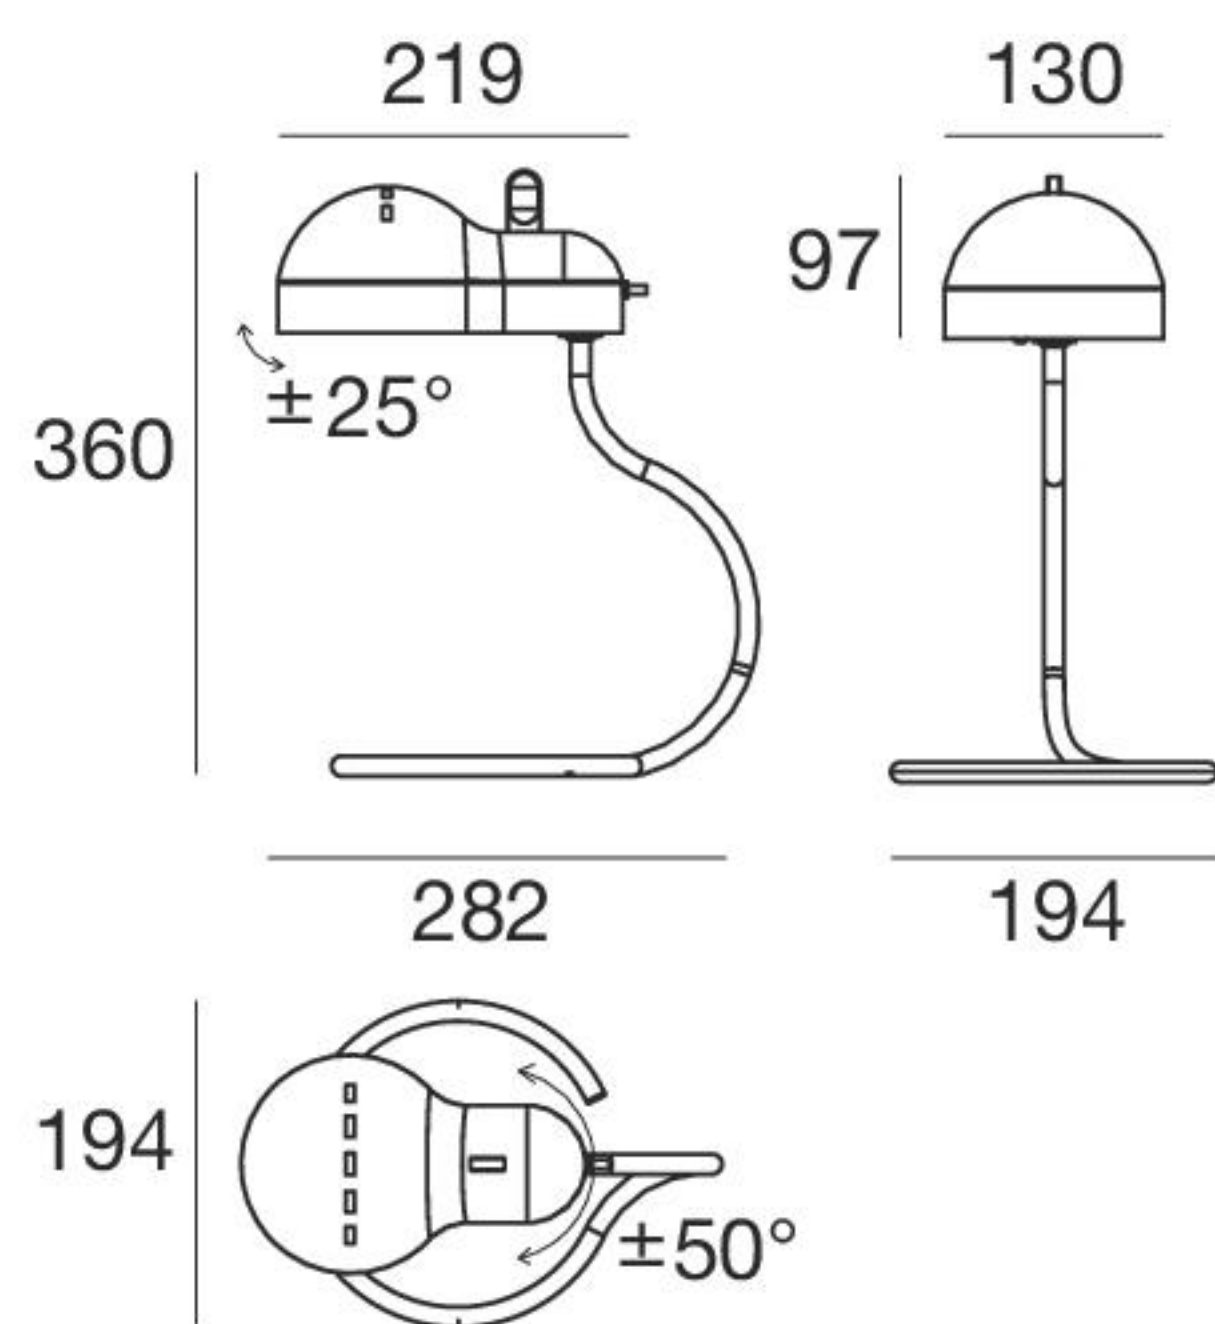

Minitopo Classic | Table lamp | 220-240 V | 1 x E27

type

Wh	Ch	9065
Bk	Ch	9066
Rd	Ch	9067
Gr	Ch	9068

recommend source

Classic A Retrofit

optics

diffused

 LED Bulb
7 W 806 lm
2700 K CRI \geq 80
INCLUDED

Minitopo Historical-Iconic Red | Table lamp | 220-240 V | 1 x E27

type

lc. Red	9064
---------	-------------

recommend source

Classic A Retrofit

optics

diffused

 LED Bulb
7 W 806 lm
2700 K CRI \geq 80
INCLUDED

Red in Italy
THE COLOURS OF RED
IN THE ITALIAN DESIGN

#GalleriaCampari
@galleriacampari

Minitopo Chrome Special | Table lamp | 220-240 V | 1 x E27

type

Chrome	9069
--------	-------------

recommend source

Classic A Retrofit

optics

diffused

 LED Bulb
7 W 806 lm
2700 K CRI \geq 80
INCLUDED

Minitopo Gold Special | Table lamp | 220-240 V | 1 x E27

type

Gd	Bk	9070
----	----	-------------

recommend source

Classic A Retrofit