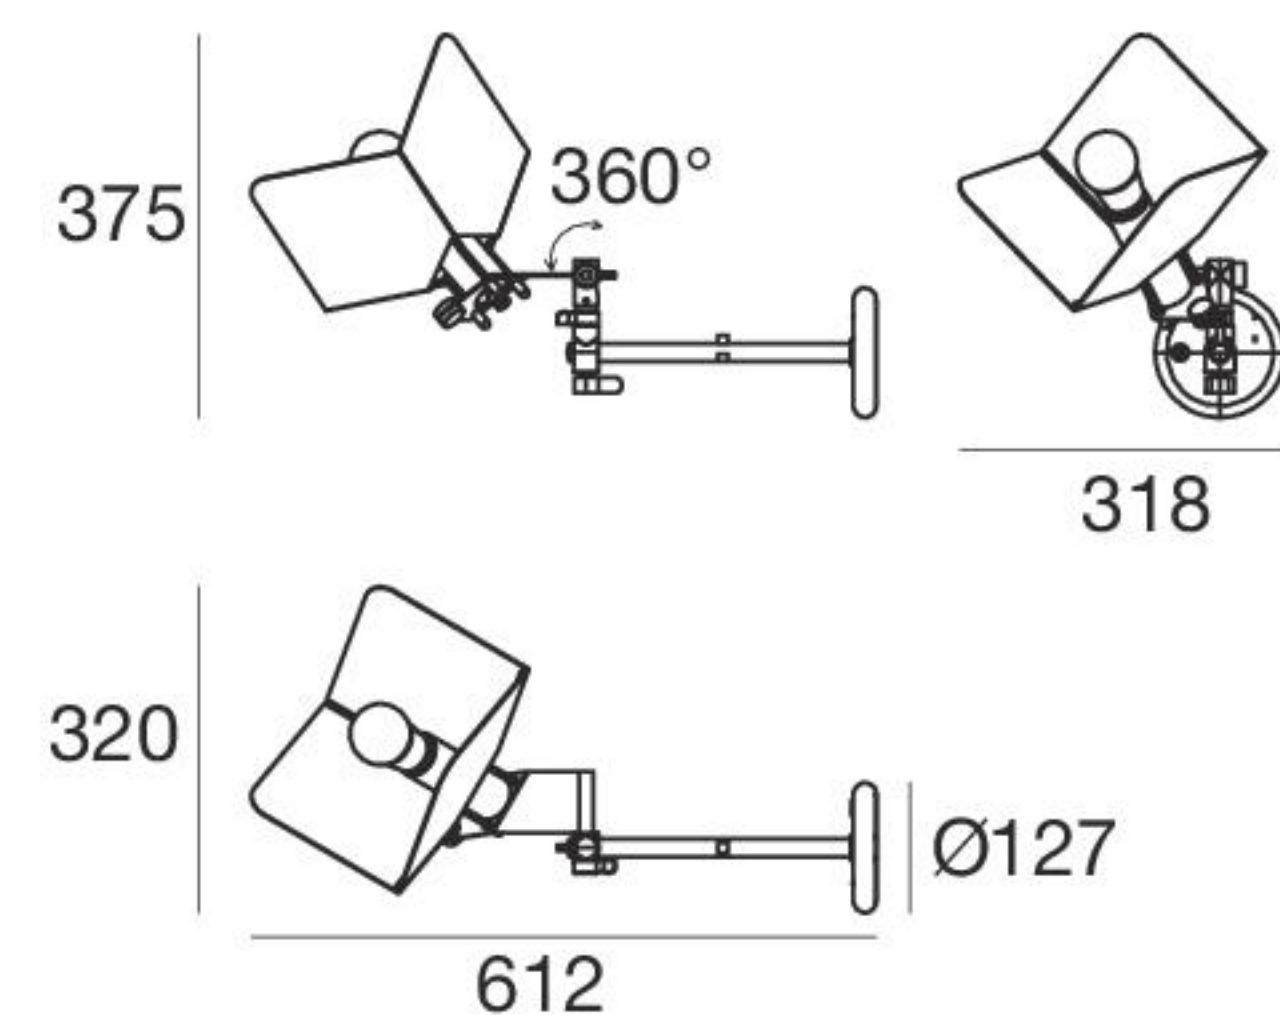

Triedro | Clamp light | 220-240 V | 1 x E27

type

White 8992

recommend source

Classic A Mirror

optics

diffused

LED Bulb
7 W 650 lm
2700 K CRI≥80
INCLUDED

- Compatible with Classic LED Bulb 7 - 18 W

Triedro | Wall light | 220-240 V | 1 x E27

type

White 8993

recommend source

Classic A Mirror

optics

diffused

LED Bulb
7 W 650 lm
2700 K CRI≥80
INCLUDED

- Compatible with Classic LED Bulb 7 - 18 W

Triedro | Floor lamp | 220-240 V | 1 x E27

type

White 8994

recommend source

Classic A Mirror

optics