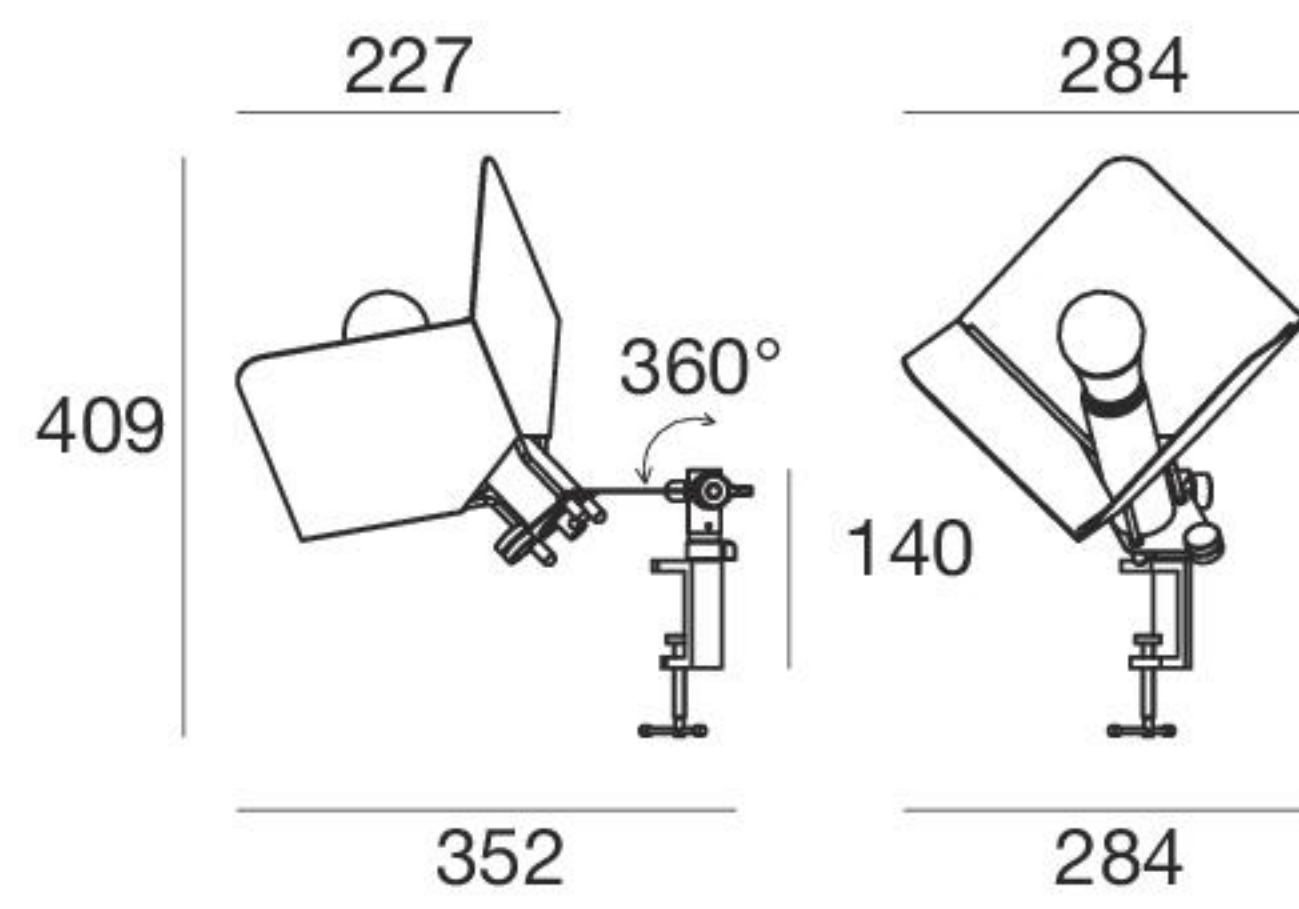

Triedro | Clamp light | 220-240 V | 1 x E27

type

White 8992

recommend source

Classic A Mirror

optics

diffused

LED Bulb
7 W 650 lm
2700 K CRI≥80
INCLUDED

- Compatible with Classic LED Bulb 7 - 18 W

Triedro | Wall light | 220-240 V | 1 x E27

type

White 8993

recommend source

Classic A Mirror

optics

diffused

LED Bulb
7 W 650 lm
2700 K CRI≥80
INCLUDED

- Compatible with Classic LED Bulb 7 - 18 W

Triedro | Floor lamp | 220-240 V | 1 x E27

type

White 8994

recommend source

Classic A Mirror

optics