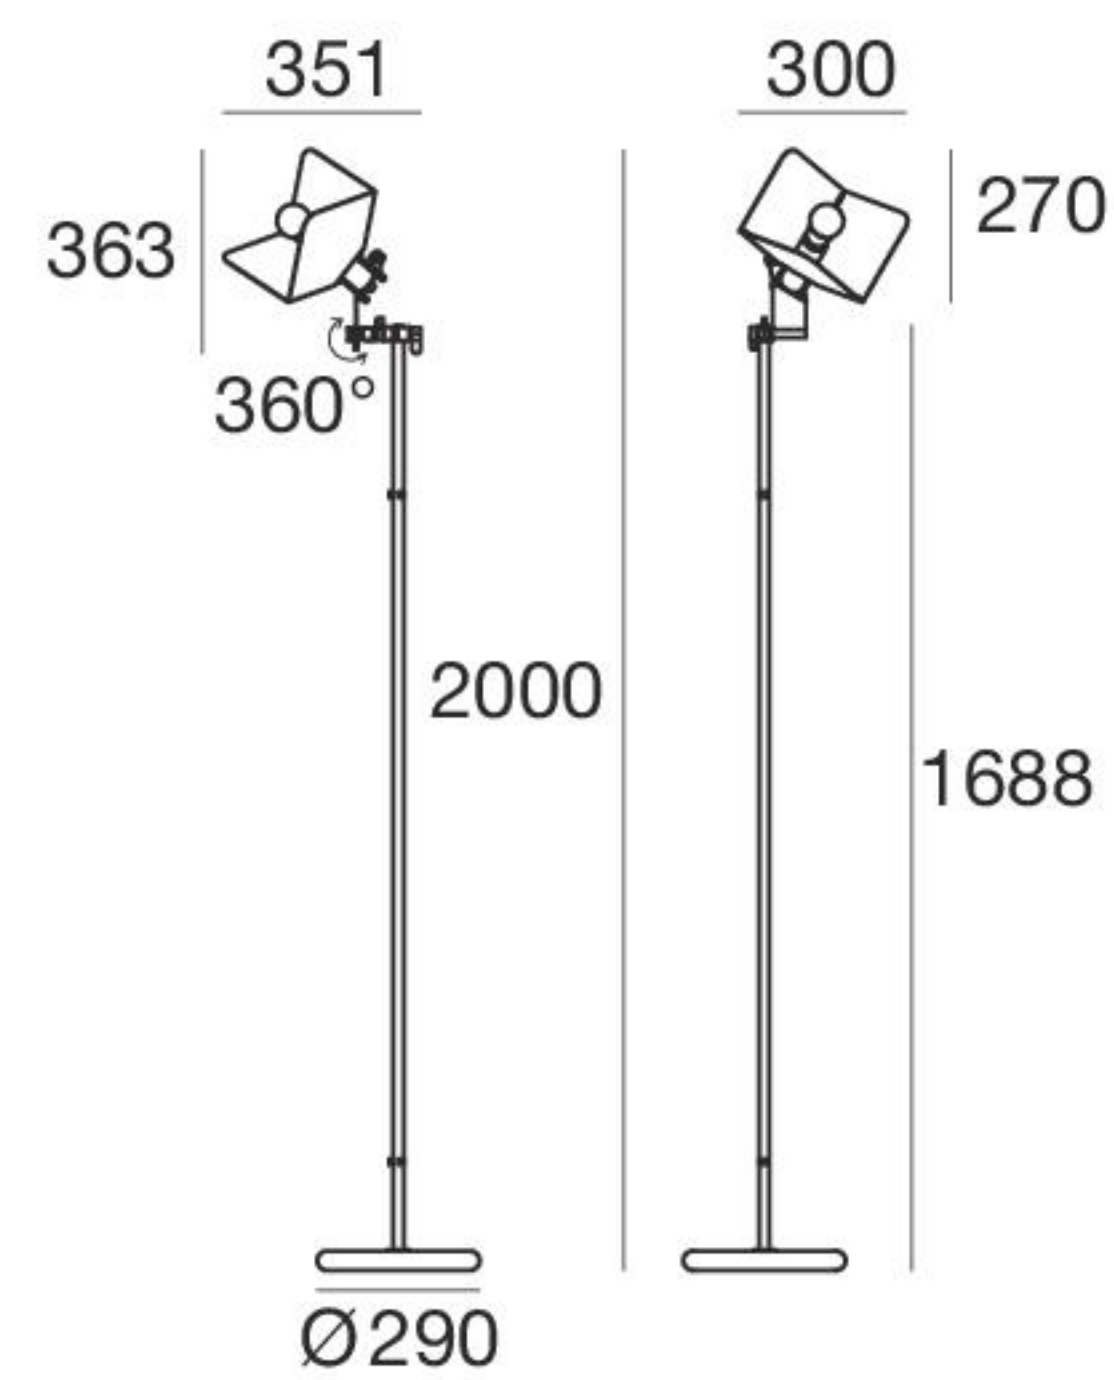

Triedro | Clamp light | 220-240 V | 1 x E27

type

White 8992

recommend source

Classic A Mirror

optics

diffused

LED Bulb
7 W 650 lm
2700 K CRI≥80
INCLUDED

- Compatible with Classic LED Bulb 7 - 18 W

Triedro | Wall light | 220-240 V | 1 x E27

type

White 8993

recommend source

Classic A Mirror

optics

diffused

LED Bulb
7 W 650 lm
2700 K CRI≥80
INCLUDED

- Compatible with Classic LED Bulb 7 - 18 W

Triedro | Floor lamp | 220-240 V | 1 x E27

type

White 8994

recommend source

Classic A Mirror

optics

diffused

LED Bulb
7 W 650 lm
2700 K CRI≥80
INCLUDED

- Compatible with Classic LED Bulb 7 - 18 W

Triedro | Pendant luminaires | 220-240 V | 1 x E27

type

White 8995

recommend source

Classic A Mirror