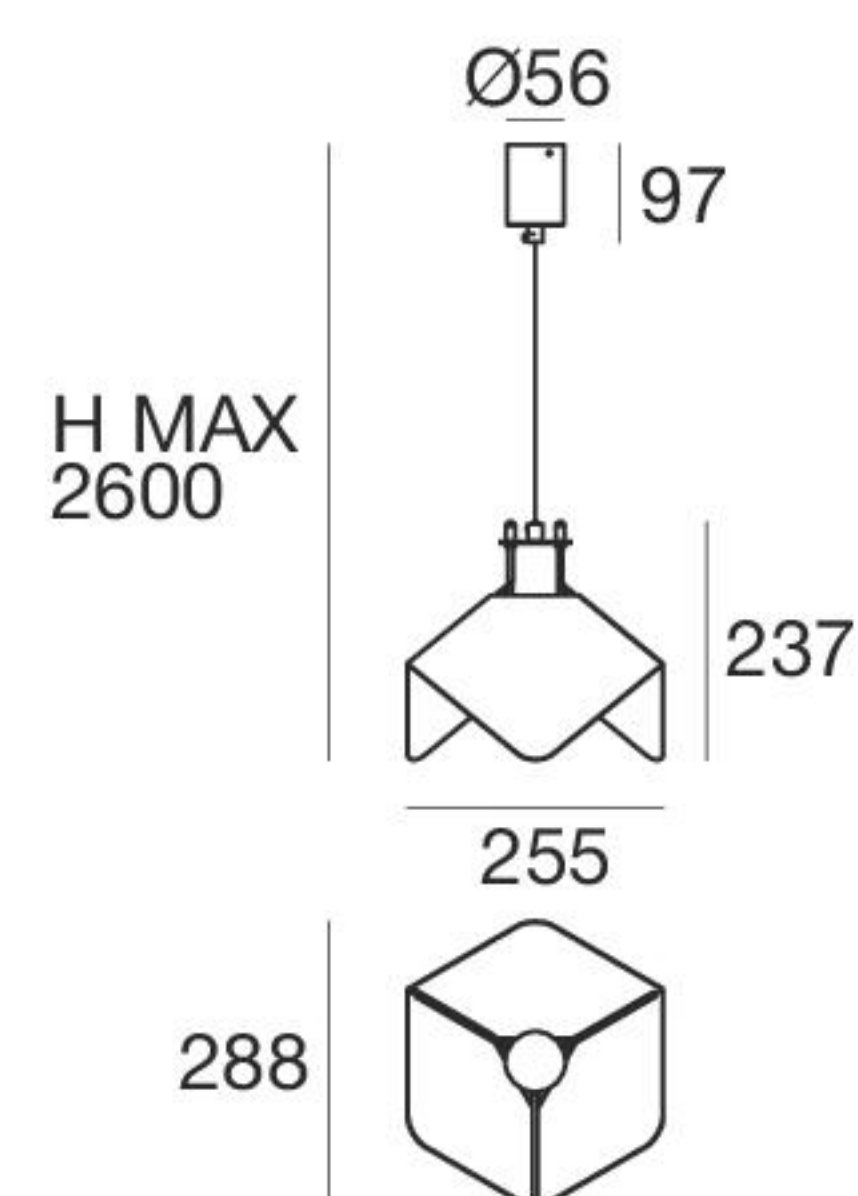

Triedro | Clamp light | 220-240 V | 1 x E27

type

White 8992

recommend source

Classic A Mirror

optics

diffused

LED Bulb
7 W 650 lm
2700 K CRI≥80
INCLUDED

- Compatible with Classic LED Bulb 7 - 18 W

Triedro | Wall light | 220-240 V | 1 x E27

type

White 8993

recommend source

Classic A Mirror

optics

diffused

LED Bulb
7 W 650 lm
2700 K CRI≥80
INCLUDED

- Compatible with Classic LED Bulb 7 - 18 W

Triedro | Floor lamp | 220-240 V | 1 x E27

type

White 8994

recommend source

Classic A Mirror

optics

diffused

LED Bulb
7 W 650 lm
2700 K CRI≥80
INCLUDED

- Compatible with Classic LED Bulb 7 - 18 W

Triedro | Pendant luminaires | 220-240 V | 1 x E27

type

White 8995

recommend source

Classic A Mirror