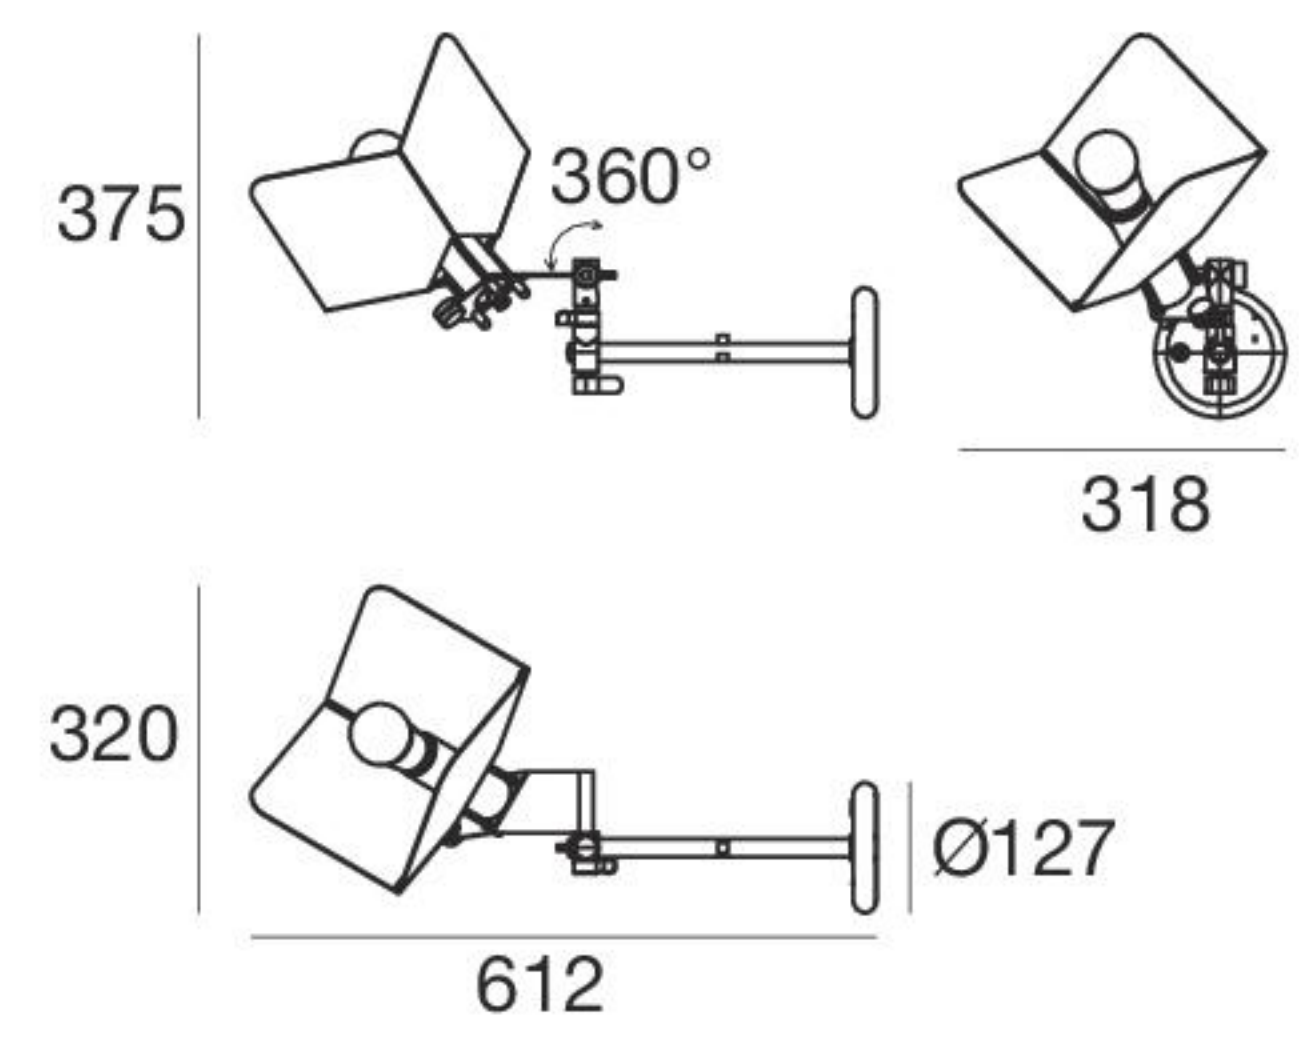

Triedro | Clamp light | 220-240 V | 1 x E27

type

White 8992

recommend source

Classic A Mirror

optics

diffused

LED Bulb
7 W 650 lm
2700 K CRI≥80
INCLUDED

- Compatible with Classic LED Bulb 7 - 18 W

Triedro | Wall light | 220-240 V | 1 x E27

type

White 8993

recommend source

Classic A Mirror

optics

diffused

LED Bulb
7 W 650 lm
2700 K CRI≥80
INCLUDED

- Compatible with Classic LED Bulb 7 - 18 W

Triedro | Floor lamp | 220-240 V | 1 x E27

type

White 8994

recommend source

Classic A Mirror

optics