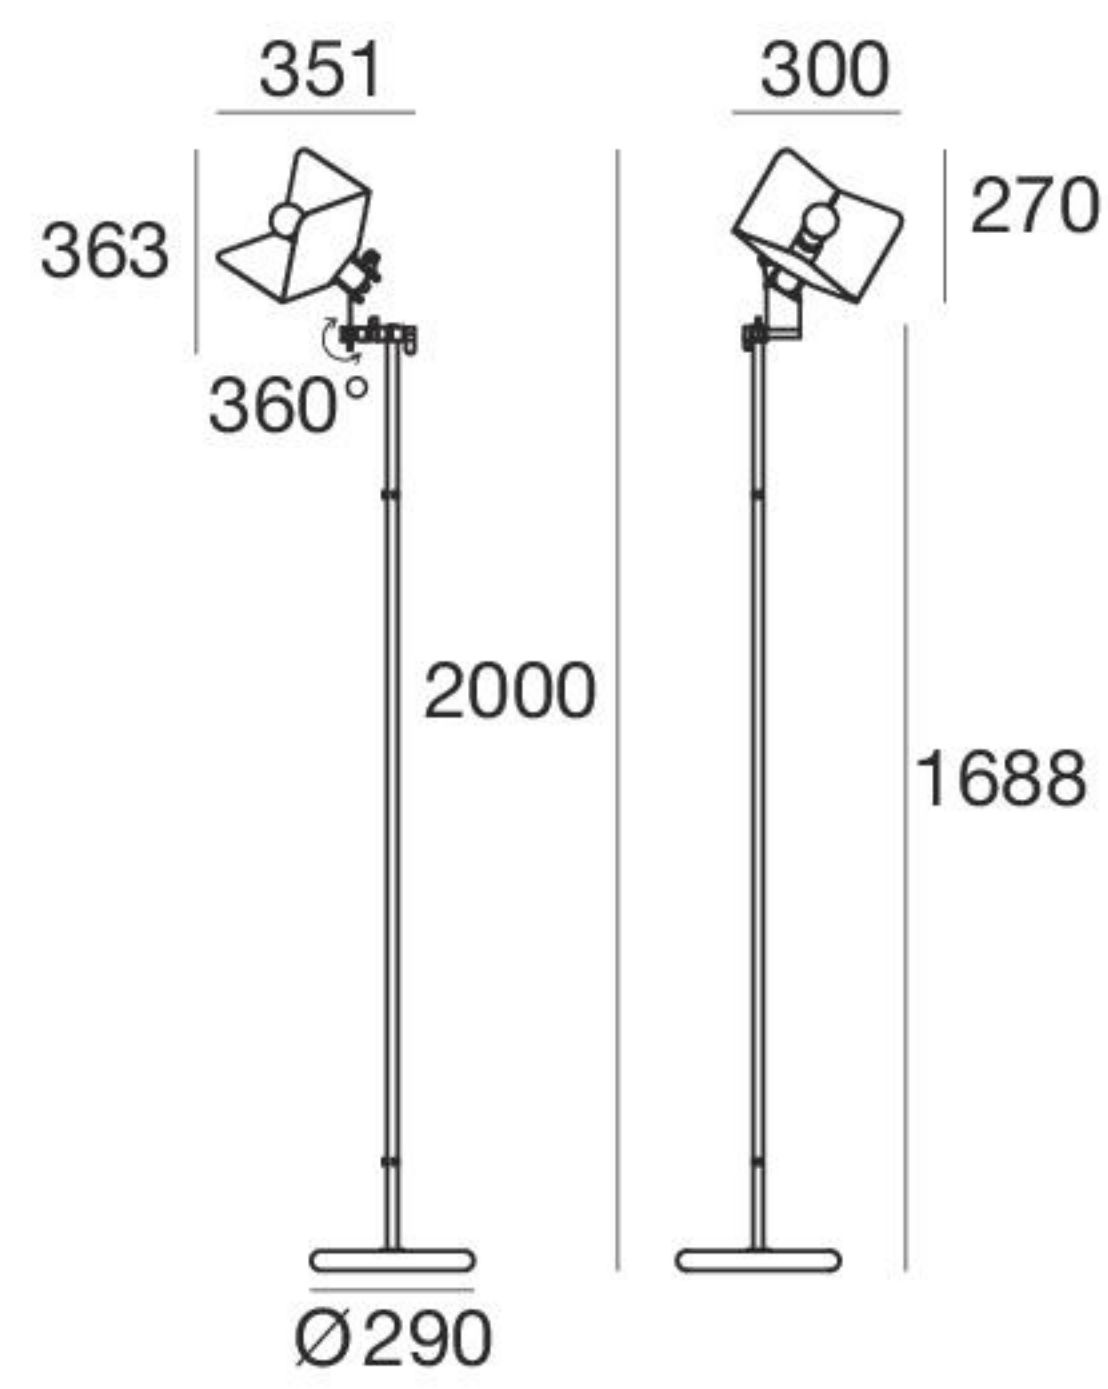

Triedro | Clamp light | 220-240 V | 1 x E27

type

White 8992

recommend source

Classic A Mirror

optics

diffused

LED Bulb
7 W 650 lm
2700 K CRI≥80
INCLUDED

- Compatible with Classic LED Bulb 7 - 18 W

Triedro | Wall light | 220-240 V | 1 x E27

type

White 8993

recommend source

Classic A Mirror

optics

diffused

LED Bulb
7 W 650 lm
2700 K CRI≥80
INCLUDED

- Compatible with Classic LED Bulb 7 - 18 W

Triedro | Floor lamp | 220-240 V | 1 x E27

type

White 8994

recommend source

Classic A Mirror

optics

diffused

LED Bulb
7 W 650 lm
2700 K CRI≥80
INCLUDED

- Compatible with Classic LED Bulb 7 - 18 W

Triedro | Pendant luminaires | 220-240 V | 1 x E27

type

White 8995

recommend source

Classic A Mirror