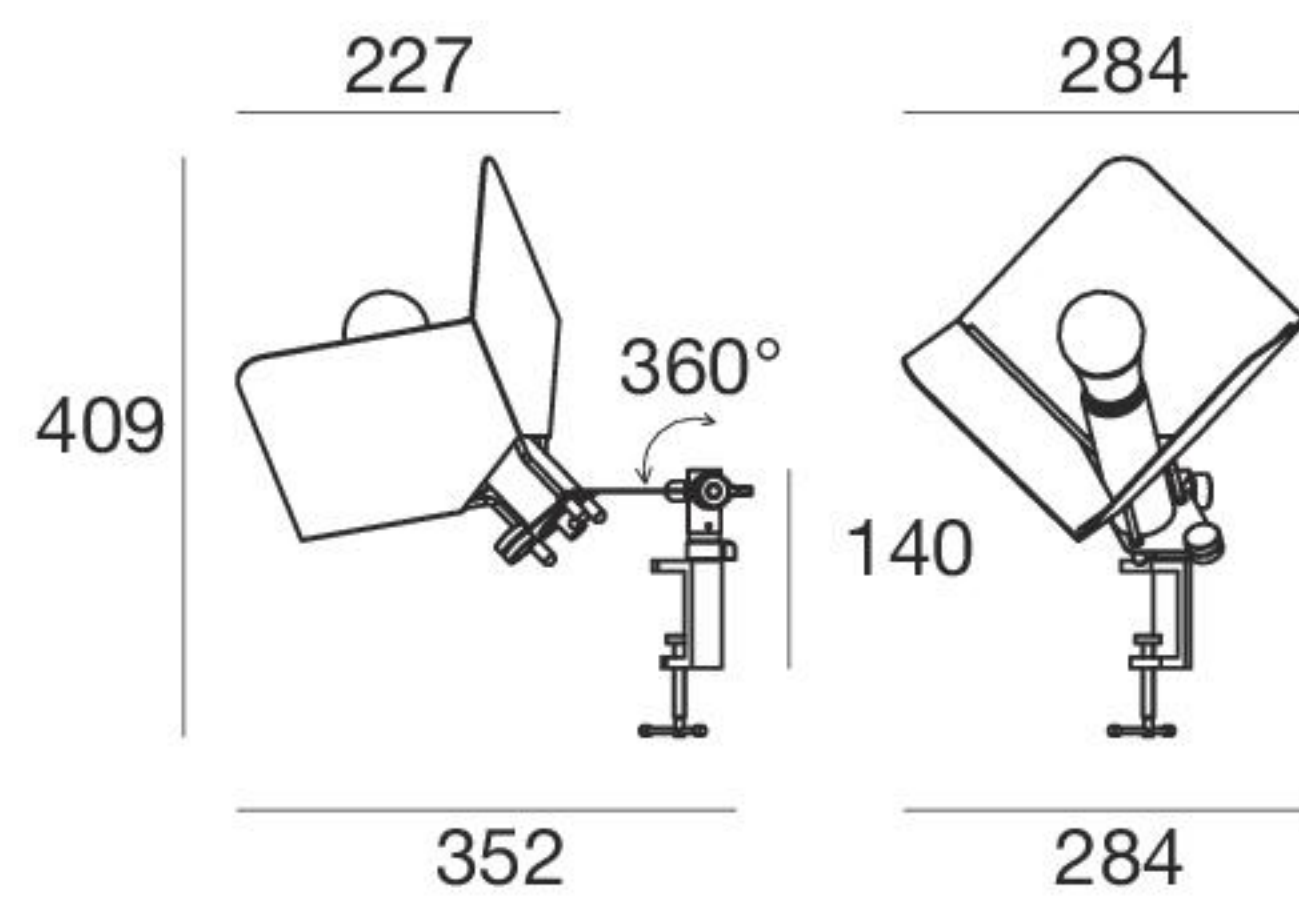

Triedro | Clamp light | 220-240 V | 1 x E27

type

White 8992

recommend source

Classic A Mirror

optics

diffused

LED Bulb
7 W 650 lm
2700 K CRI≥80
INCLUDED

- Compatible with Classic LED Bulb 7 - 18 W

Triedro | Wall light | 220-240 V | 1 x E27

type

White 8993

recommend source

Classic A Mirror

optics

diffused

LED Bulb
7 W 650 lm
2700 K CRI≥80
INCLUDED

- Compatible with Classic LED Bulb 7 - 18 W

Triedro | Floor lamp | 220-240 V | 1 x E27

type

White 8994

recommend source

Classic A Mirror

optics