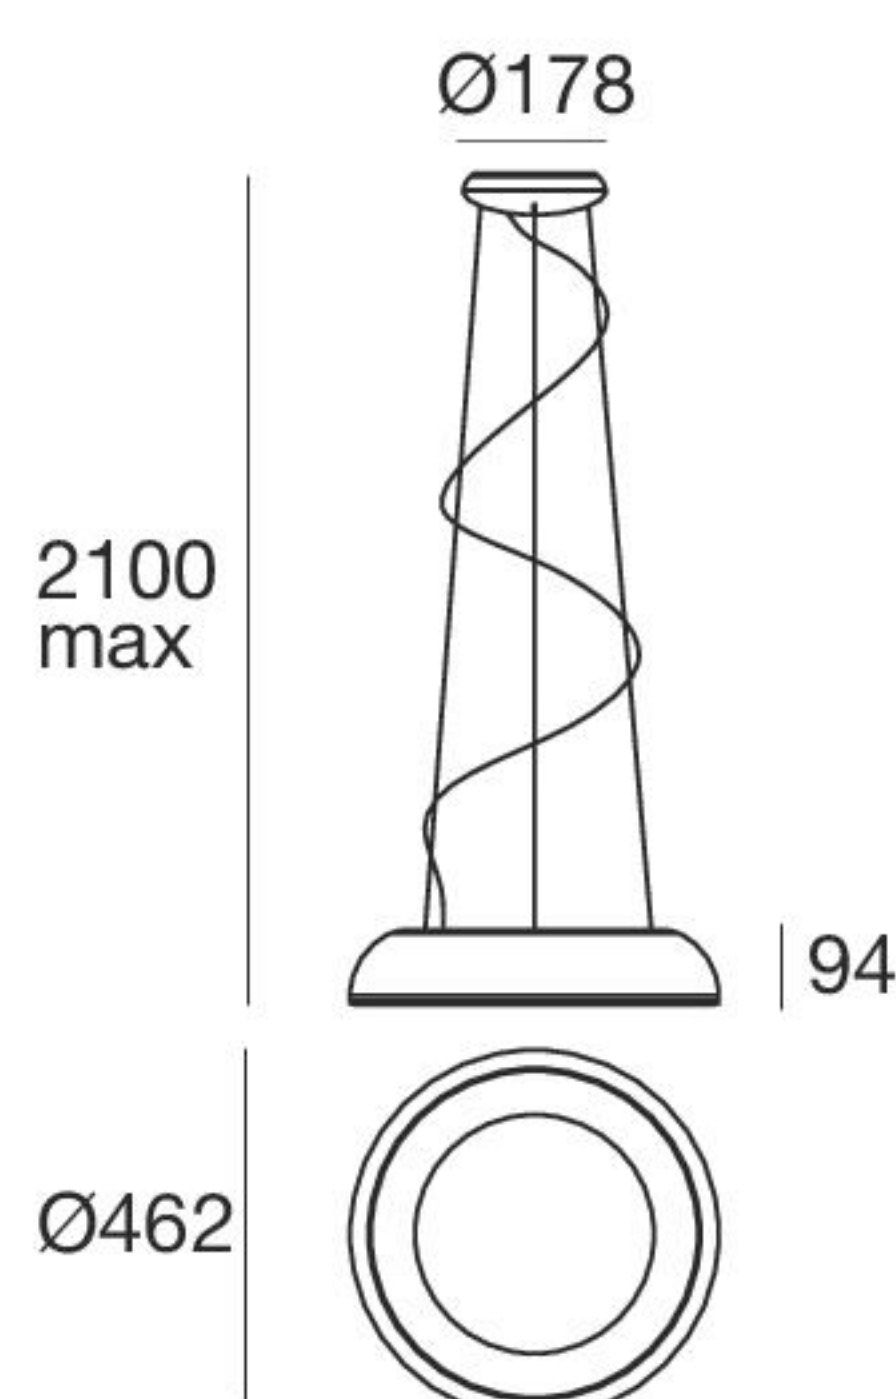

Reflexio | Pendant luminaires | 220-240 V | topLED 37 W

type

White	CRI 90	8536
Black Wh	CRI 90	8537
Choc Wh	CRI 90	8538

colour

3000 K 4042 lm

optics

diffused

accessories

KIT0080
CASAMBI
Phase-Cut Dimmer
1 art.

KIT0026
Phase-Cut Dimmer
1-2 art.