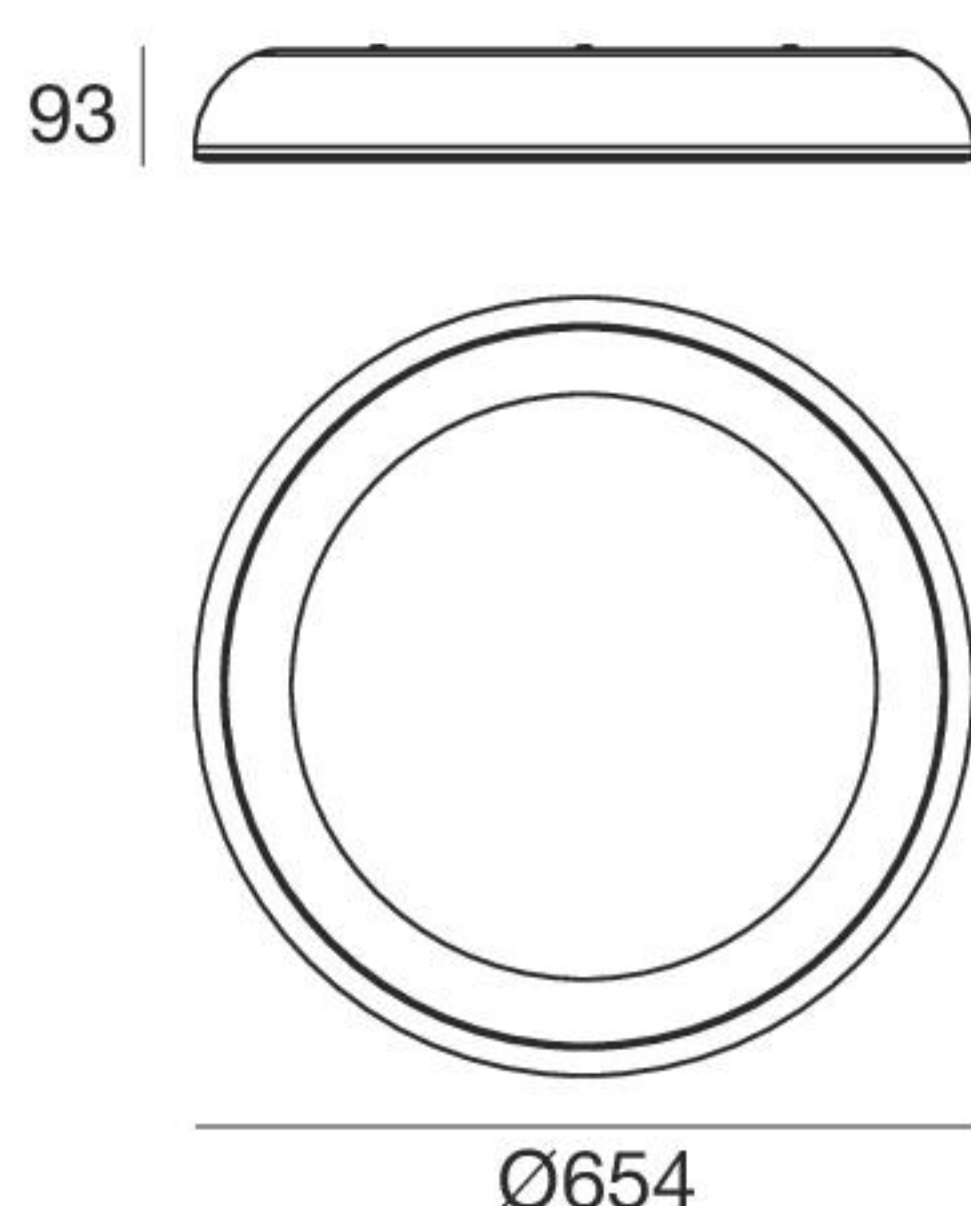

Reflexio | Ceiling-Wall light | 220-240 V | topLED 48 W

type

White	CRI 90	8532
Black Wh	CRI 90	8533
Choc Wh	CRI 90	8535

colour

3000 K 5671 lm

optics

diffused

accessories

KIT0080
CASAMBI
Phase-Cut Dimmer
1 art.

KIT0026
Phase-Cut Dimmer
1-2 art.