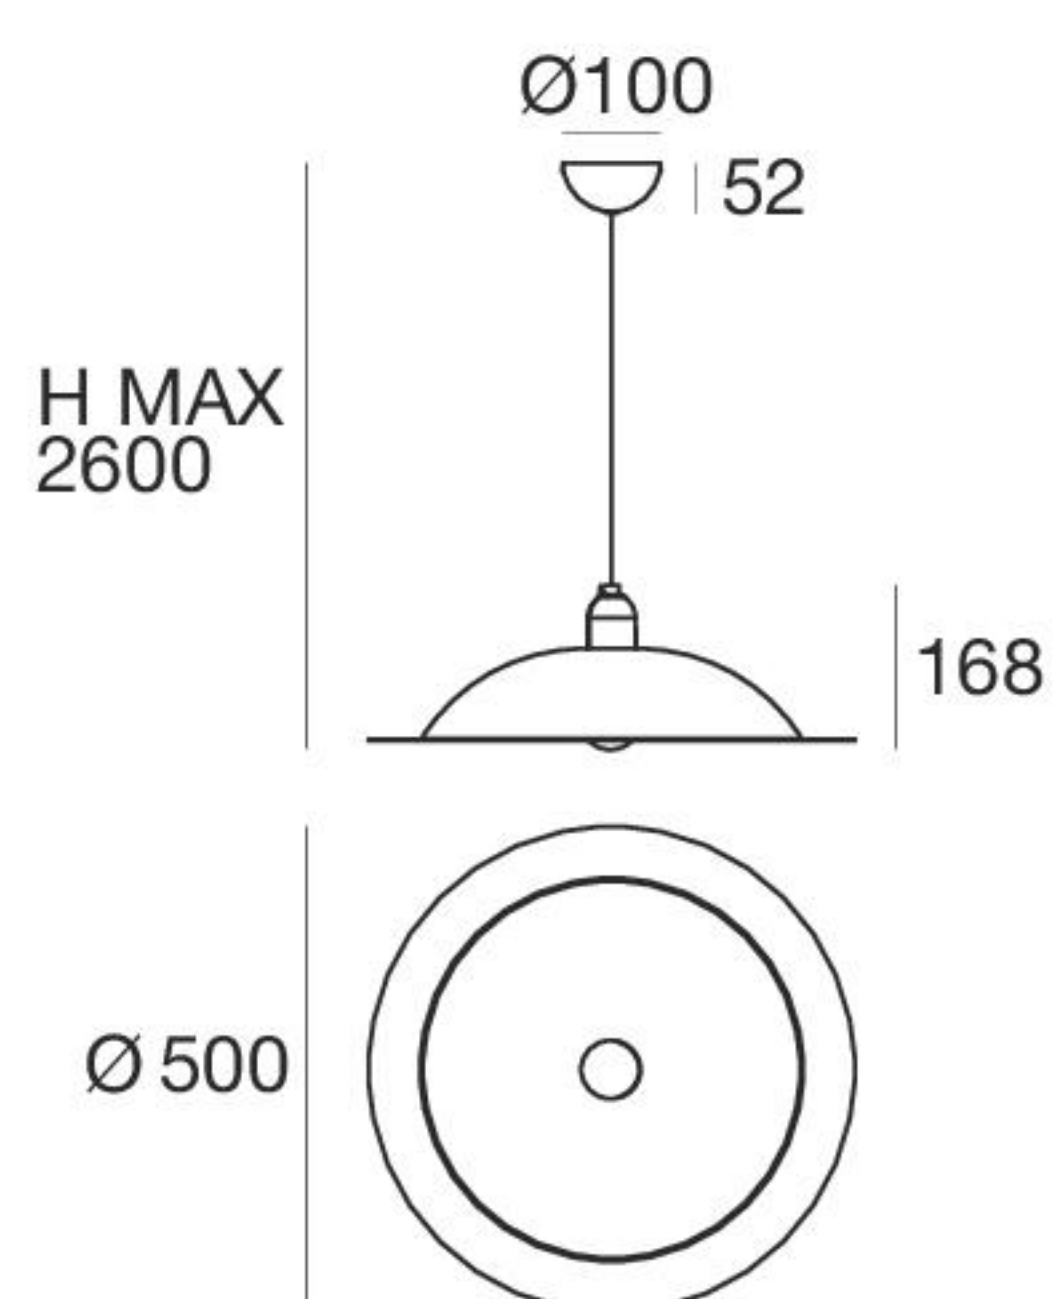

Lampiatta | Pendant luminaires | 220-240 V | 1 x E27

type

White	8983
Black	8984
Red Ver.	8985
Yellow	8981
Green	8982

recommend source

Classic A Retrofit

LED Bulb
7 W 806 lm
2700 K CRI \geq 80
INCLUDED

optics

diffused

- Compatible with Classic LED Bulb 7 - 12 W

Lampiatta | Pendant luminaires | 220-240 V | 1 x E27

type

White	8987
Black	8988
Red Ver.	8989
Yellow	8990
Green	8991

recommend source

Classic Globe

LED Bulb
12 W 1520 lm
2700 K CRI \geq 80
INCLUDED

optics

diffused

- Compatible with Classic LED Bulb 7 - 18 W

Lampiatta | Table or Wall light | 220-240 V | 1 x E27

Table

Wall

type

Wh Wh	8971
Bk Wh	8972
Red Wh	8973

recommend source

Classic A Mirror

LED Bulb
7 W 650 lm
2700 K CRI \geq 80
INCLUDED

optics

diffused