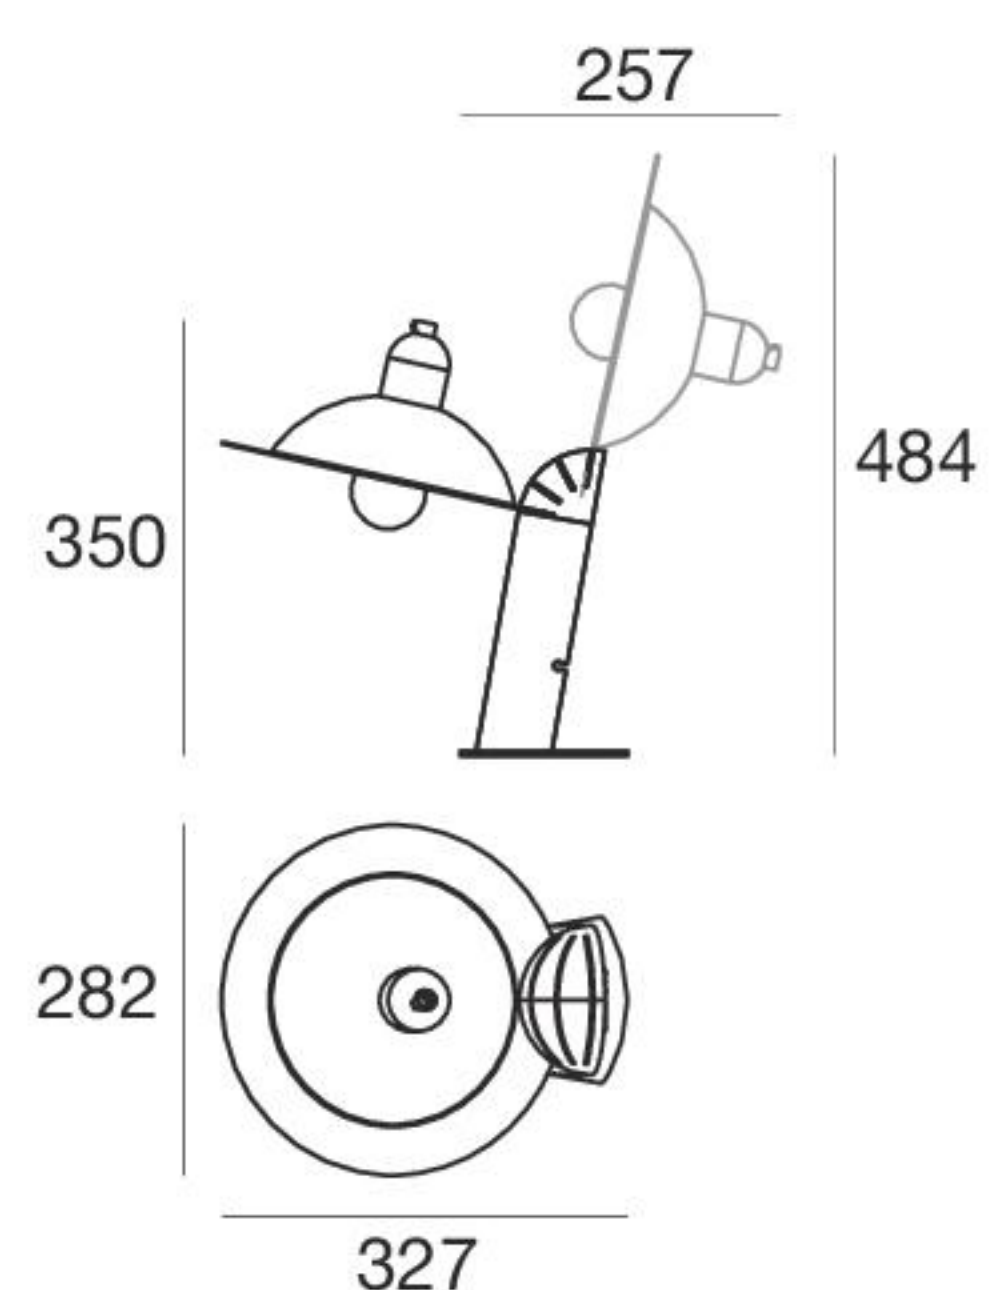

optics

diffused

- Compatible with Classic LED Bulb 7 - 18 W

Lampiatta | Table or Wall light | 220-240 V | 1 x E27

Table

Wall

type

Wh Wh	8971
Bk Wh	8972
Red Wh	8973

recommend source

Classic A Mirror

LED Bulb
7 W 650 lm
2700 K CRI \geq 80
INCLUDED

optics

diffused