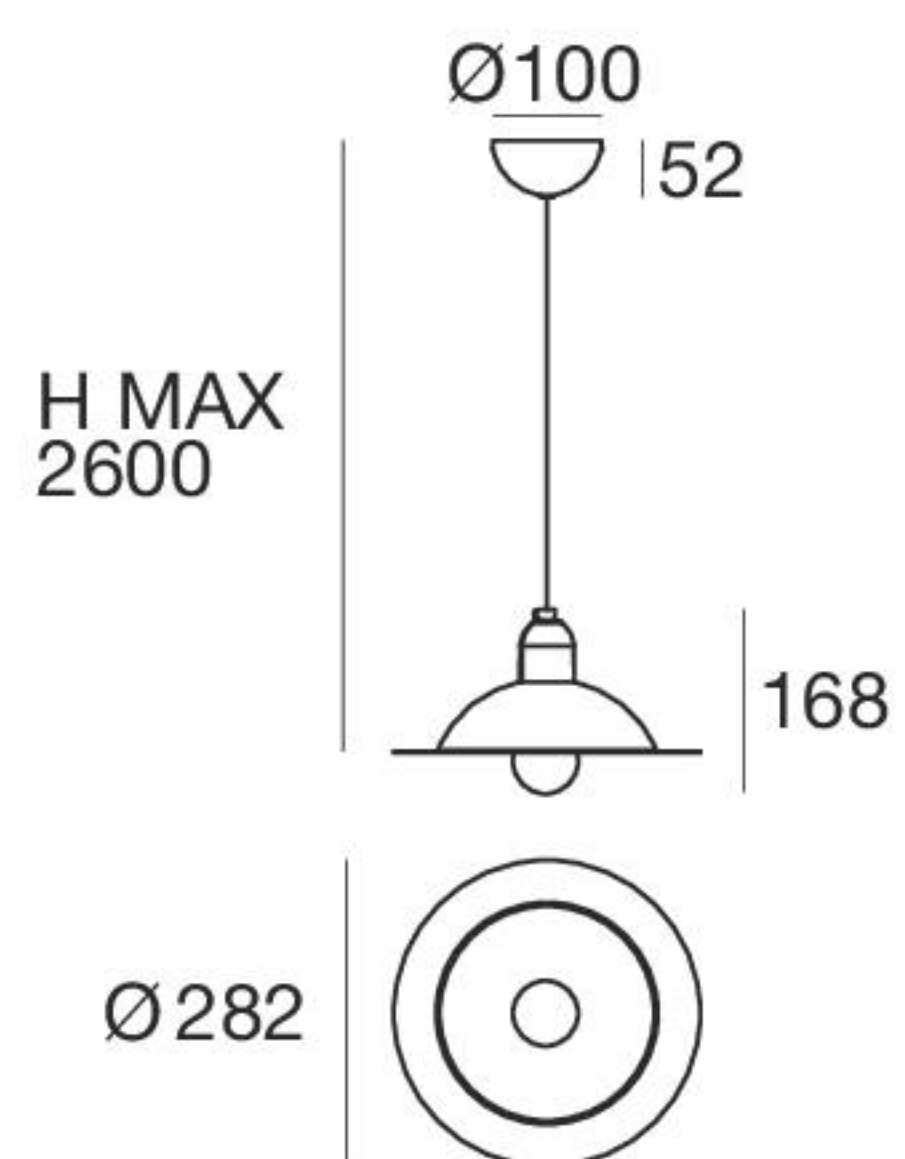

Lampiatta | Pendant luminaires | 220-240 V | 1 x E27

type

White	8983
Black	8984
Red Ver.	8985
Yellow	8981
Green	8982

recommend source

Classic A Retrofit

LED Bulb
7 W 806 lm
2700 K CRI \geq 80
INCLUDED

optics

diffused

- Compatible with Classic LED Bulb 7 - 12 W

Lampiatta | Pendant luminaires | 220-240 V | 1 x E27

type

White	8987
Black	8988
Red Ver.	8989
Yellow	8990
Green	8991

recommend source

Classic Globe

LED Bulb
12 W 1520 lm
2700 K CRI \geq 80
INCLUDED

optics

diffused

- Compatible with Classic LED Bulb 7 - 18 W

Lampiatta | Table or Wall light | 220-240 V | 1 x E27

Table

Wall

type

Wh Wh	8971
Bk Wh	8972
Red Wh	8973

recommend source

Classic A Mirror

LED Bulb
7 W 650 lm
2700 K CRI \geq 80
INCLUDED

optics

diffused