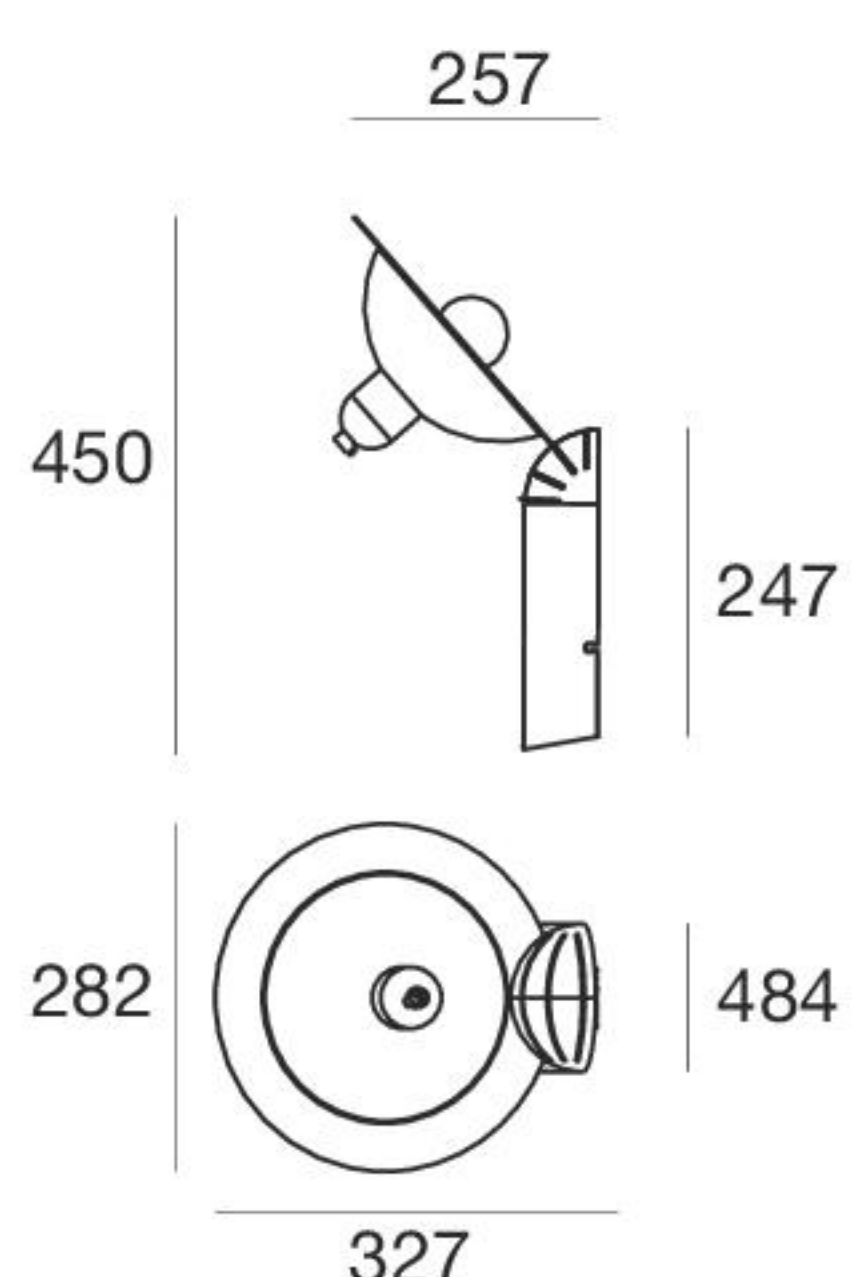

optics

diffused

- Compatible with Classic LED Bulb 7 - 18 W

Lampiatta | Table or Wall light | 220-240 V | 1 x E27

Table

Wall

type

Wh Wh	8971
Bk Wh	8972
Red Wh	8973

recommend source

Classic A Mirror

LED Bulb
7 W 650 lm
2700 K CRI \geq 80
INCLUDED

optics

diffused