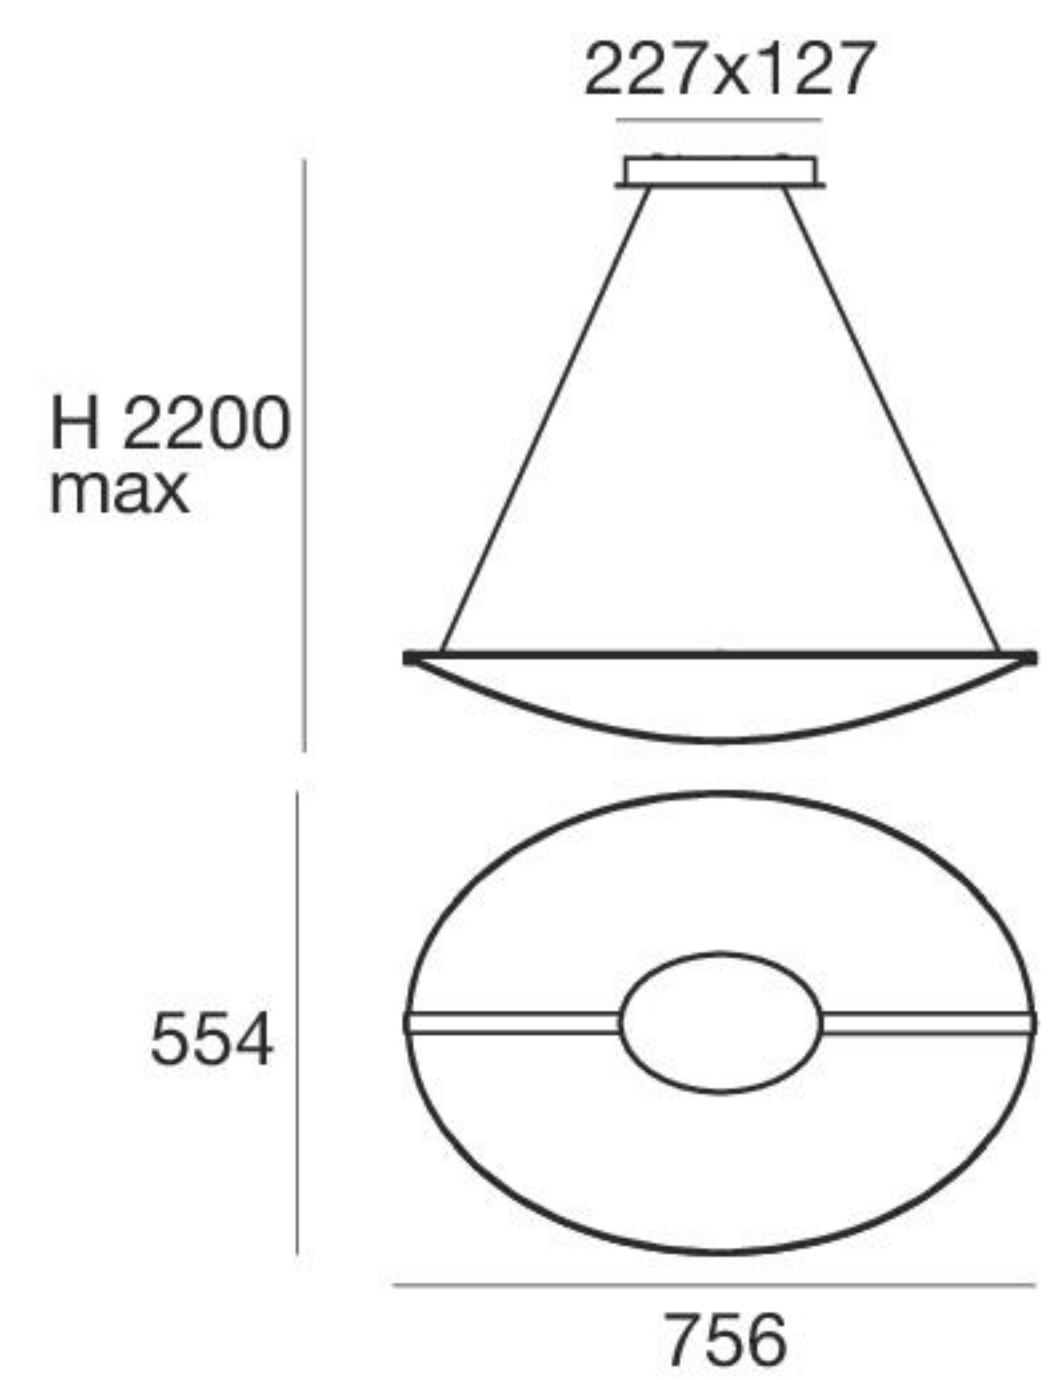

Diphy | Pendant luminaires | 220-240 V | topLED | DALI 40 W or PHASE-CUT 48 W