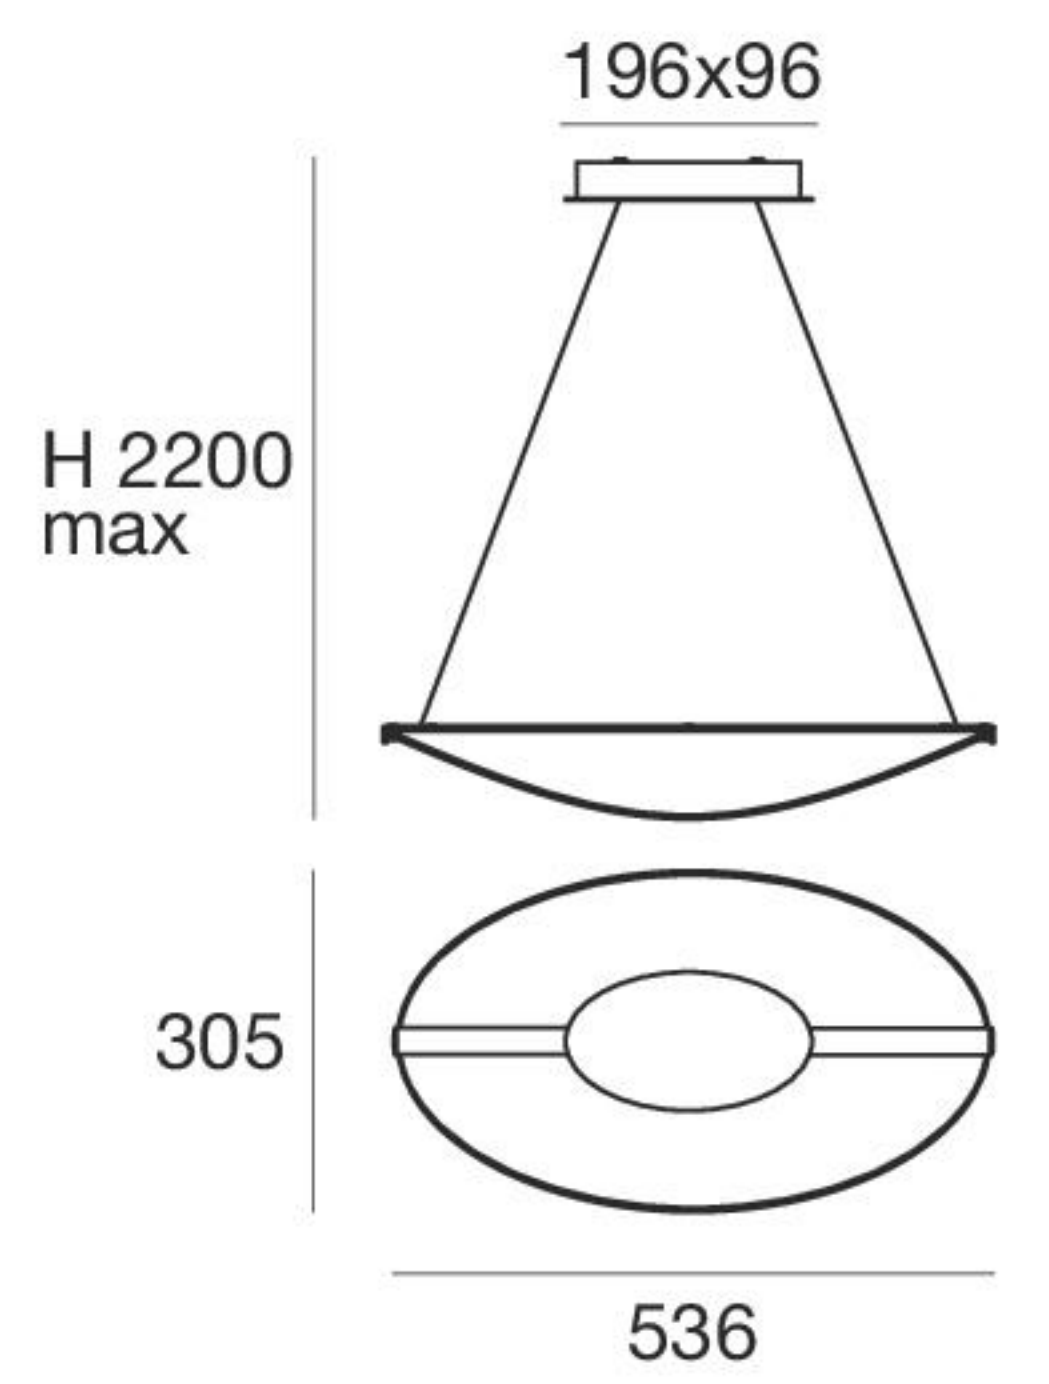

Diphy | Pendant luminaires | 220-240 V | topLED 21 W