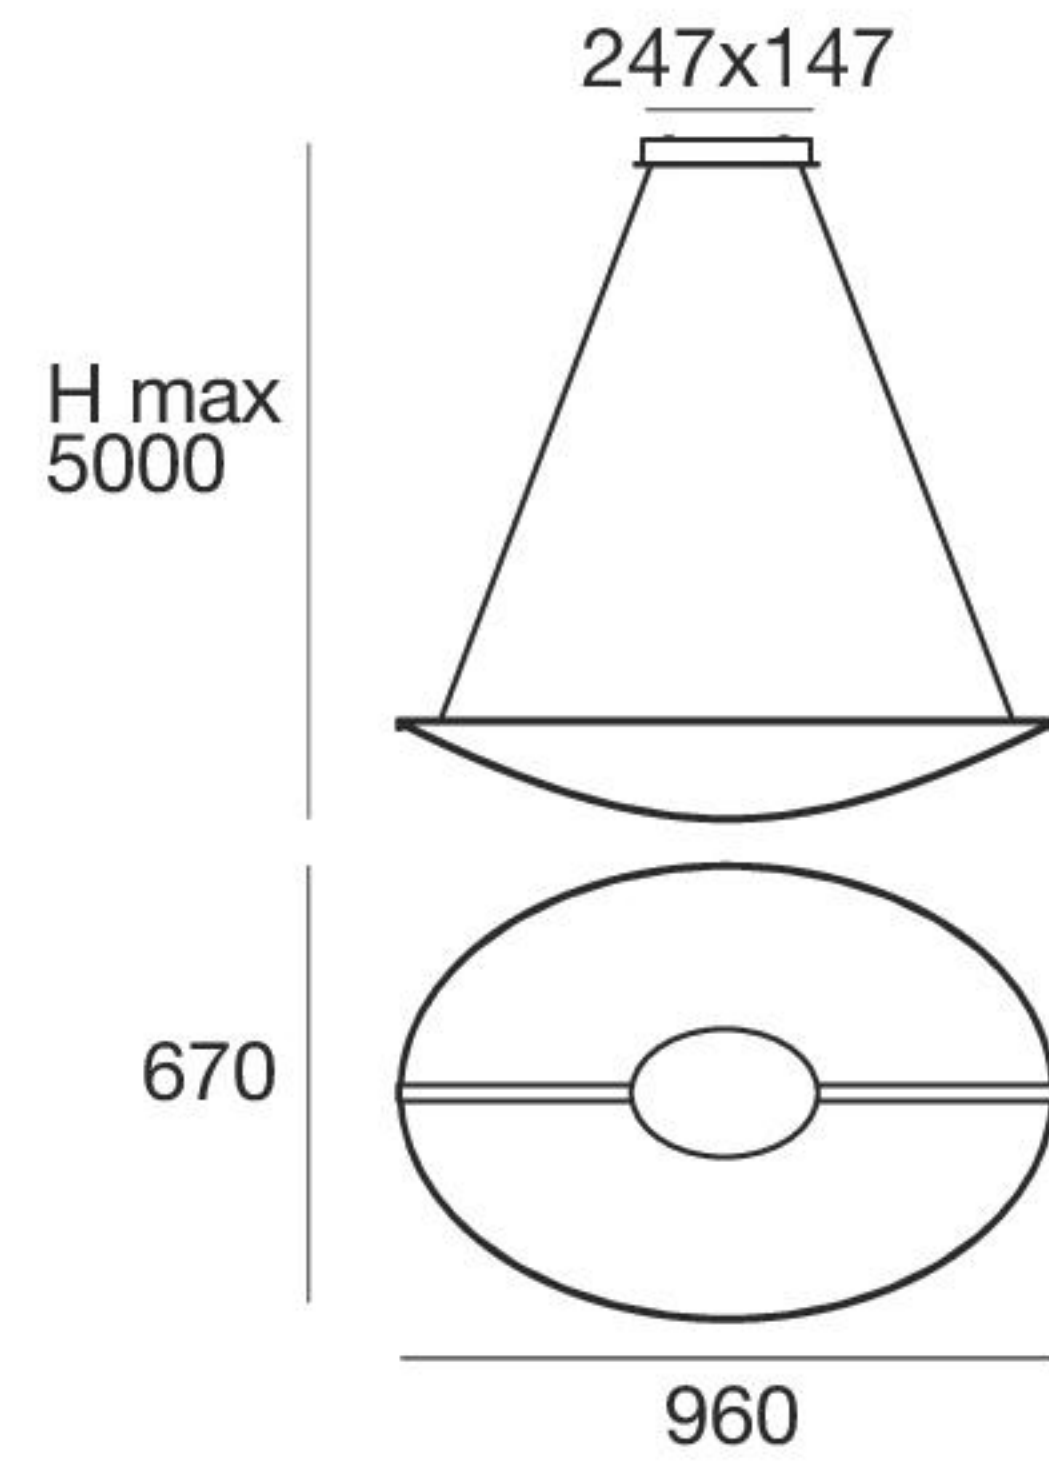

Diphy icon | Pendant luminaires | 220-240 V | topLED 54 W

type

White CRI 90 **8169**

colour

3000 K 7096 lm

optics

diffused

accessories