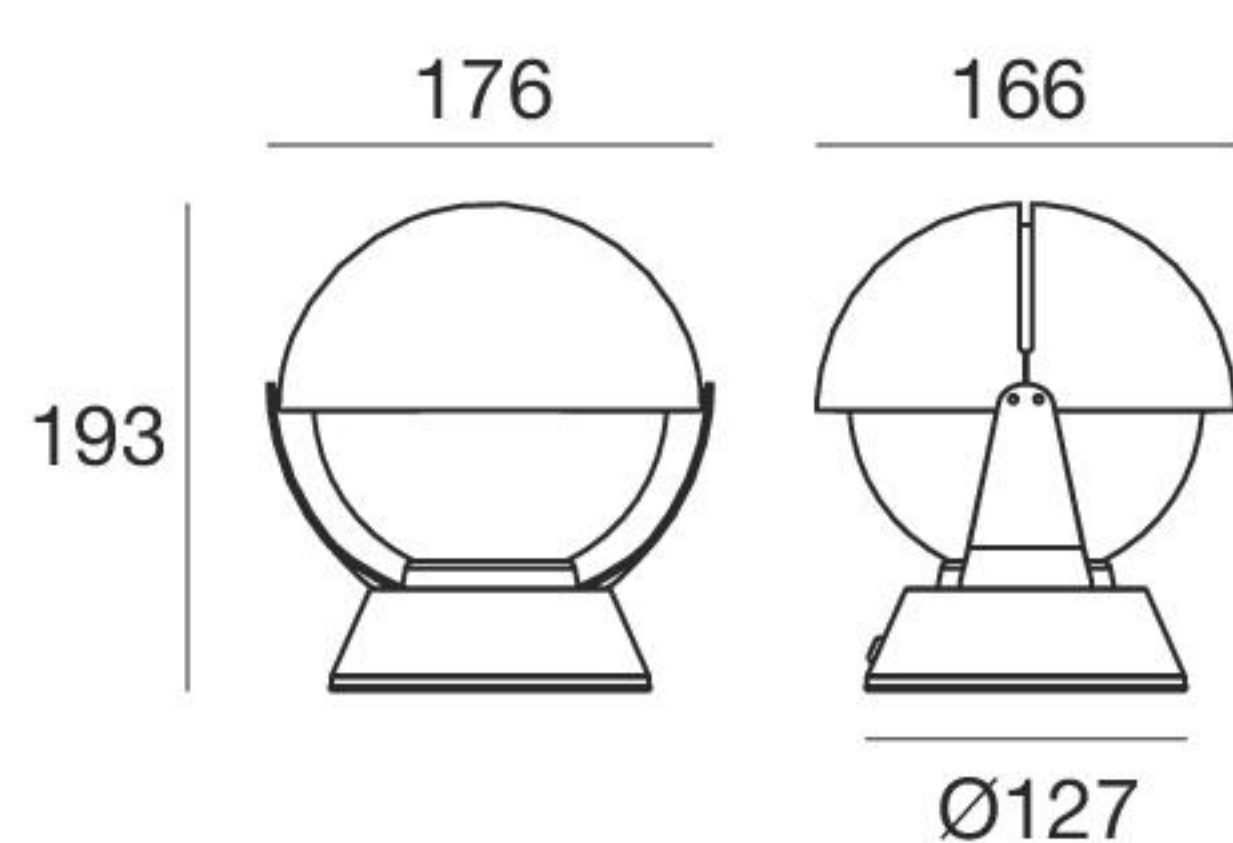

type

Red 8962

recommend source

Classic P Retrofit

optics

diffused

LED Bulb
5 W 470 lm
2700 K CRI $\geq$ 80
INCLUDED

Buonanotte | Table lamp | 220-240 V | 1 x E14