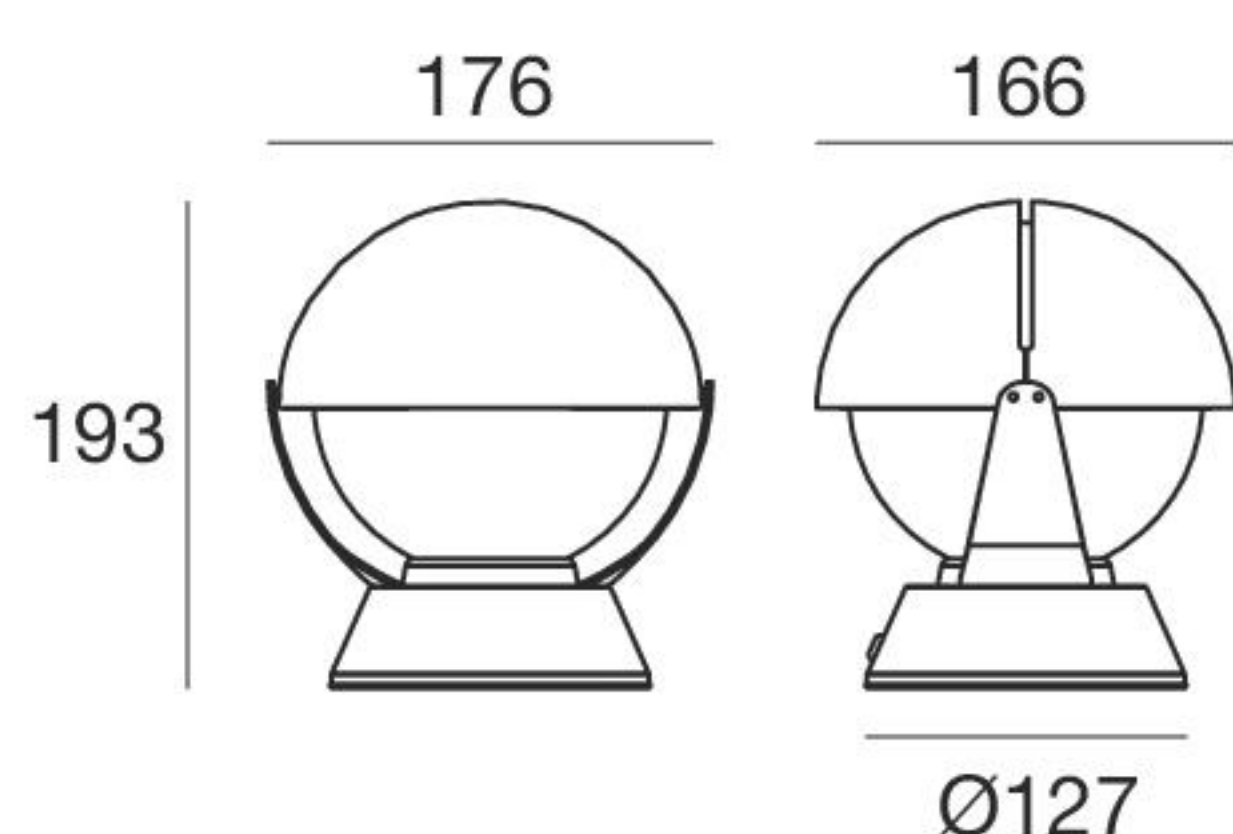

Buonanotte | Table lamp | 220-240 V | 1 x E14

type

White 8961

recommend source

Classic P Retrofit

optics

diffused

 LED Bulb
5 W 470 lm
2700 K CRI \geq 80
INCLUDED

Buonanotte | Table lamp | 220-240 V | 1 x E14

type

Red 8962

recommend source

Classic P Retrofit

optics

diffused

 LED Bulb
5 W 470 lm
2700 K CRI \geq 80
INCLUDED

Buonanotte | Table lamp | 220-240 V | 1 x E14

type

Yellow 8963

recommend source

Classic P Retrofit

optics

diffused

 LED Bulb
5 W 470 lm
2700 K CRI \geq 80
INCLUDED

Buonanotte | Table lamp | 220-240 V | 1 x E14

type

Blue 8964

recommend source

Classic P Retrofit

optics

diffused

 LED Bulb
5 W 470 lm
2700 K CRI \geq 80
INCLUDED