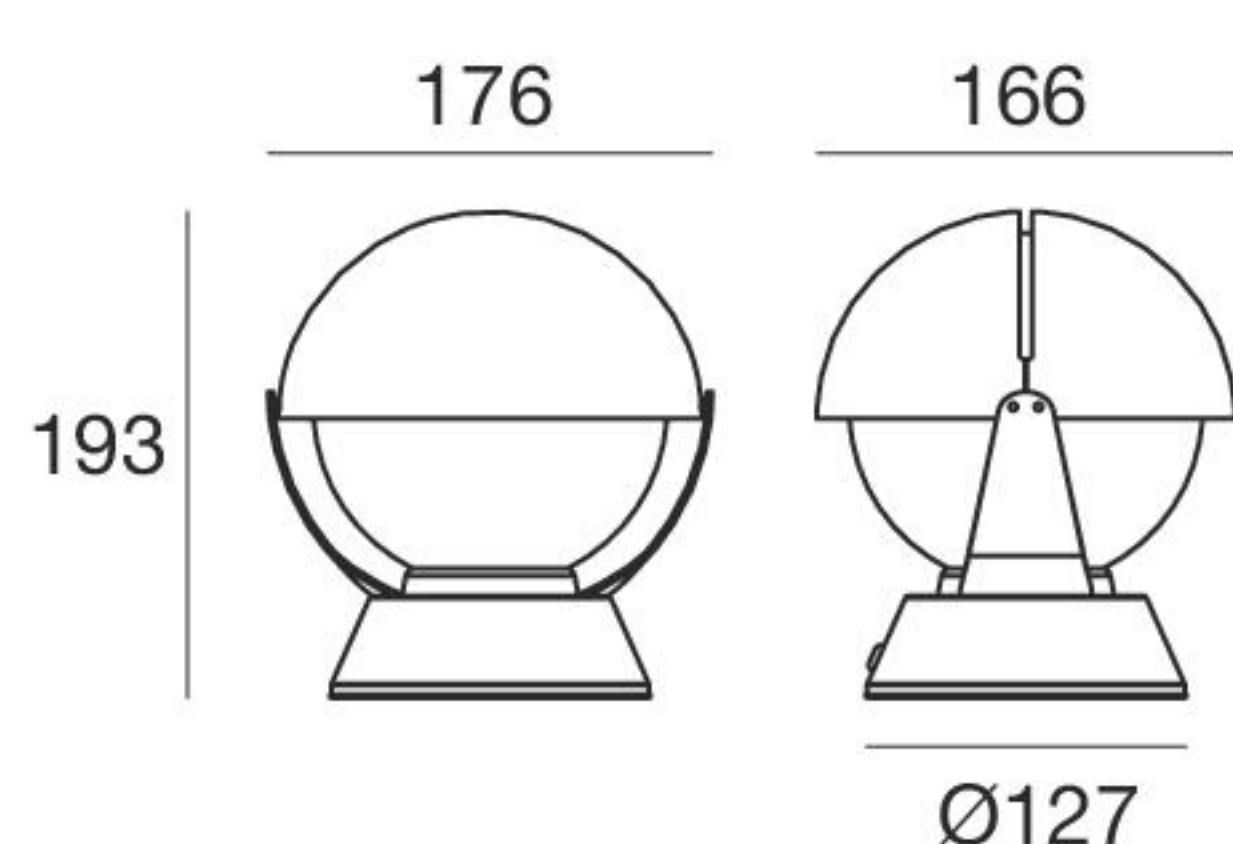

Buonanotte | Table lamp | 220-240 V | 1 x E14

type

White 8961

recommend source

Classic P Retrofit

optics

diffused

 LED Bulb
5 W 470 lm
2700 K CRI \geq 80
INCLUDED

Buonanotte | Table lamp | 220-240 V | 1 x E14

type

Red 8962

recommend source

Classic P Retrofit

optics

diffused

 LED Bulb
5 W 470 lm
2700 K CRI \geq 80
INCLUDED

Buonanotte | Table lamp | 220-240 V | 1 x E14

type

Yellow 8963

recommend source

Classic P Retrofit

optics

diffused

 LED Bulb
5 W 470 lm
2700 K CRI \geq 80
INCLUDED

Buonanotte | Table lamp | 220-240 V | 1 x E14

type

Blue 8964

recommend source

Classic P Retrofit

optics

diffused

 LED Bulb
5 W 470 lm
2700 K CRI \geq 80
INCLUDED