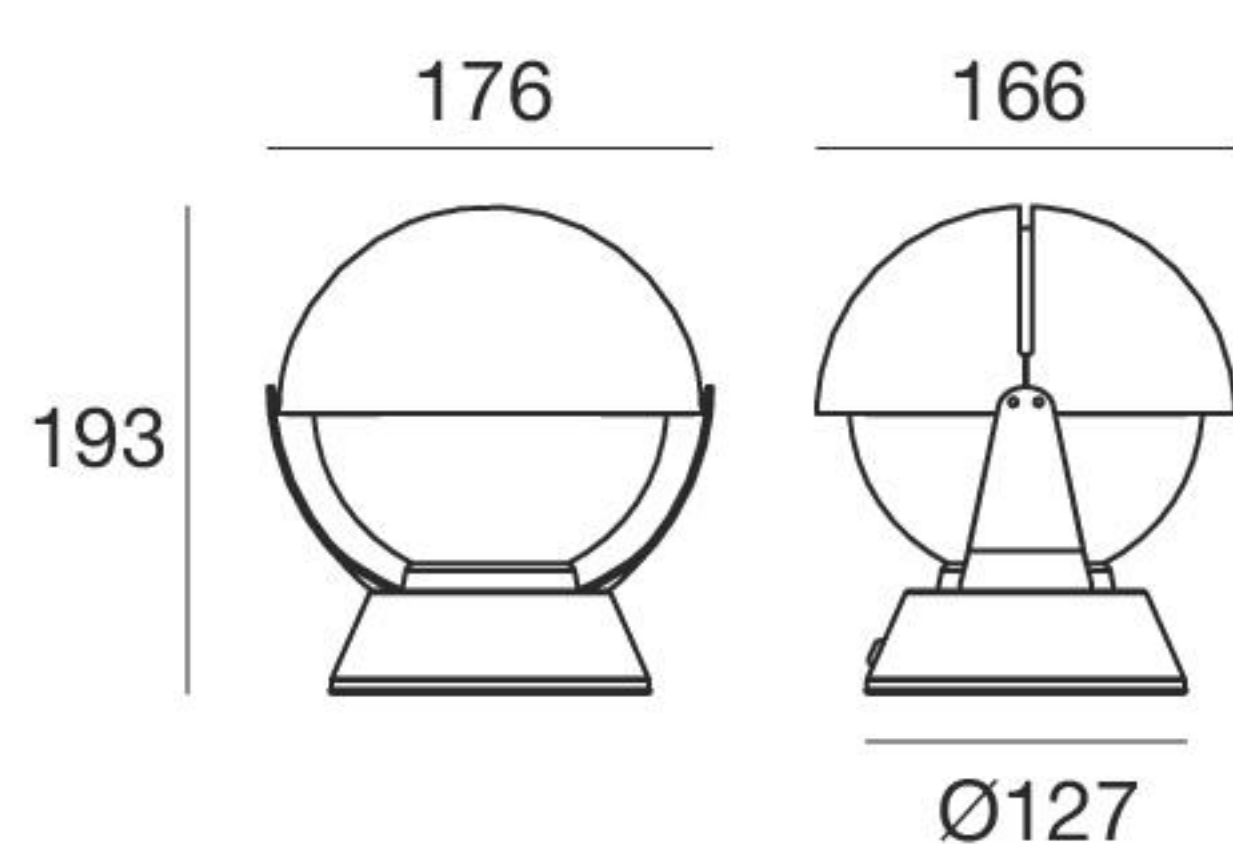

type

Yellow 8963

recommend source

Classic P Retrofit

optics

diffused

LED Bulb
5 W 470 lm
2700 K CRI $\geq$ 80
INCLUDED

Buonanotte | Table lamp | 220-240 V | 1 x E14