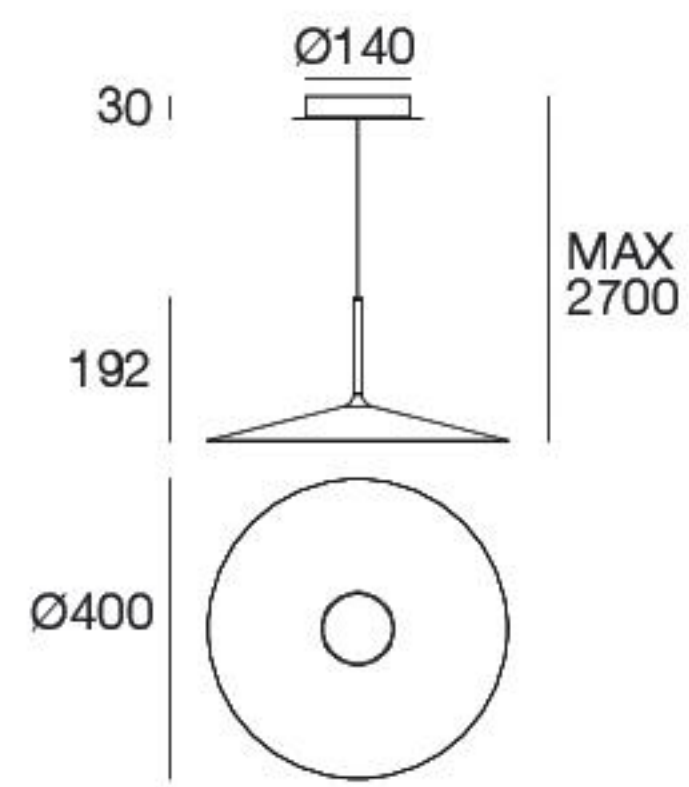

POE PLUS

topLED 15 W | 220-240 V | CRI 80

TYPE

- WHITE
- BLACK
- COPPER

CODE

- 8360
- 8361
- 8362

COLOUR

- 3000 K
- 1688 lm

COPPER FINISH

Detail