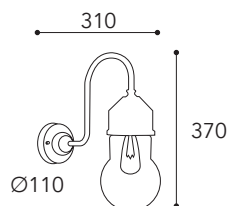

1950N. TT
TO . AR
BA
NA

Vetri/Glasses

.T =
Vetro trasparente
Transparent glass

.O =
Vetro opale
Opal glass