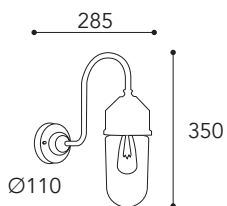

1950N. T
O . AR
BA
NA