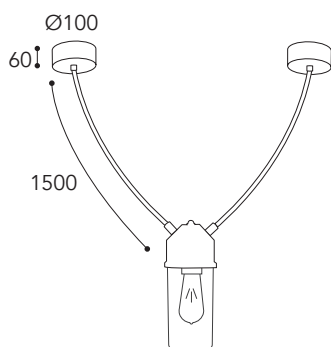

3397.O.AR

1 Uscita/Exit

2 Uscite/Outputs

18 ML 1. AR
BA
NA

18 ML 2. AR
BA
NA

3397. T
O AR
BA
NA

Vetri/Glasses

.T =
Vetro trasparente
Transparent glass

.O =
Vetro opale
Opal glass

pag. 10

CE
IP44 - E27

Max Watt
52

Lampadina a LED
non inclusa
Led bulb not included

A++E
Classe efficienza
energetica
Energy efficiency classes