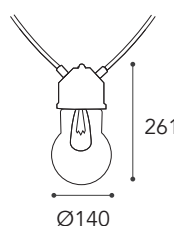

T
O .
AR
BA
NA

1953N.