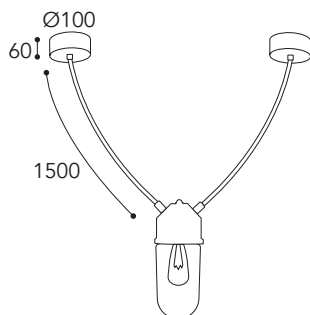

1 Uscita/Exit

2 Uscite/Outputs

18 ML 1.

AR
BA
NA

18 ML 2.

AR
BA
NA

1953N.

T
O .
AR
BA
NA

1953N.

TT
TO .
AR
BA
NA

◆◆◆ Vetri/Glasses

.T =
Vetro trasparente
Transparent glass

.O =
Vetro opale
Opal glass

pag. 10

CE
IP44 - E27

Max Watt
52

Lampadina a LED
non inclusa
Led bulb not included

A++E
Classe efficienza
energetica
Energy efficiency classes