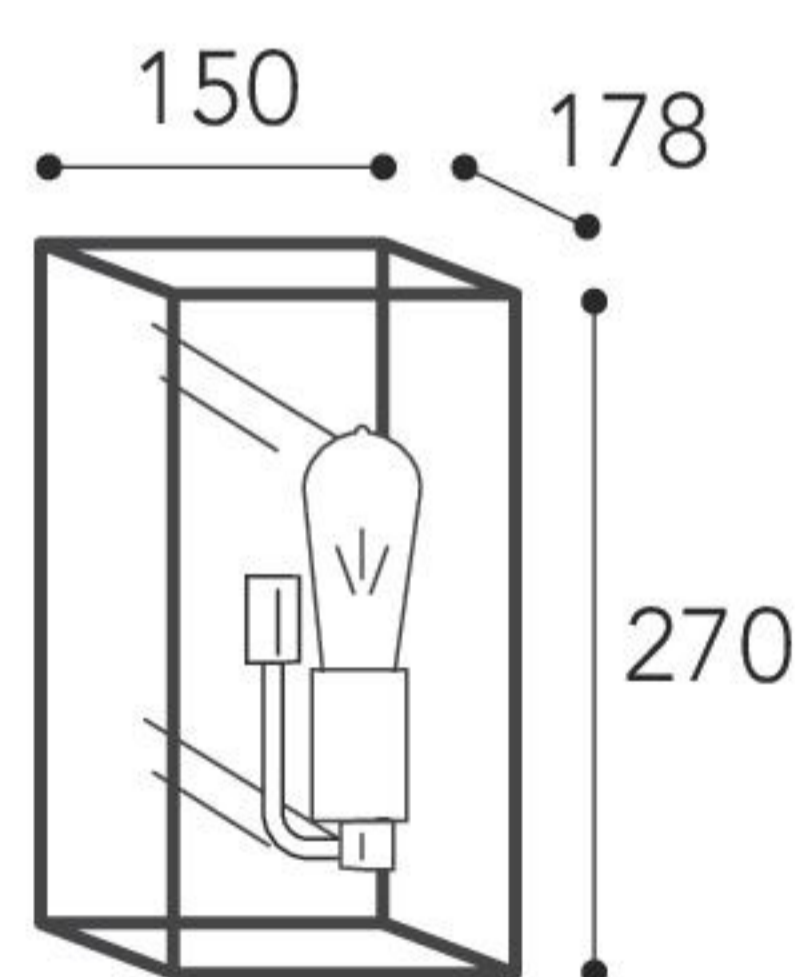

3385.NA

Piastra di fissaggio
Fixing plate

CE
IP20 - E27

Max Watt
52

Lampadina a LED
non inclusa
Led bulb not included

A+÷E

Classe efficienza
energetica
Energy efficiency classes

Finiture/Finishing: