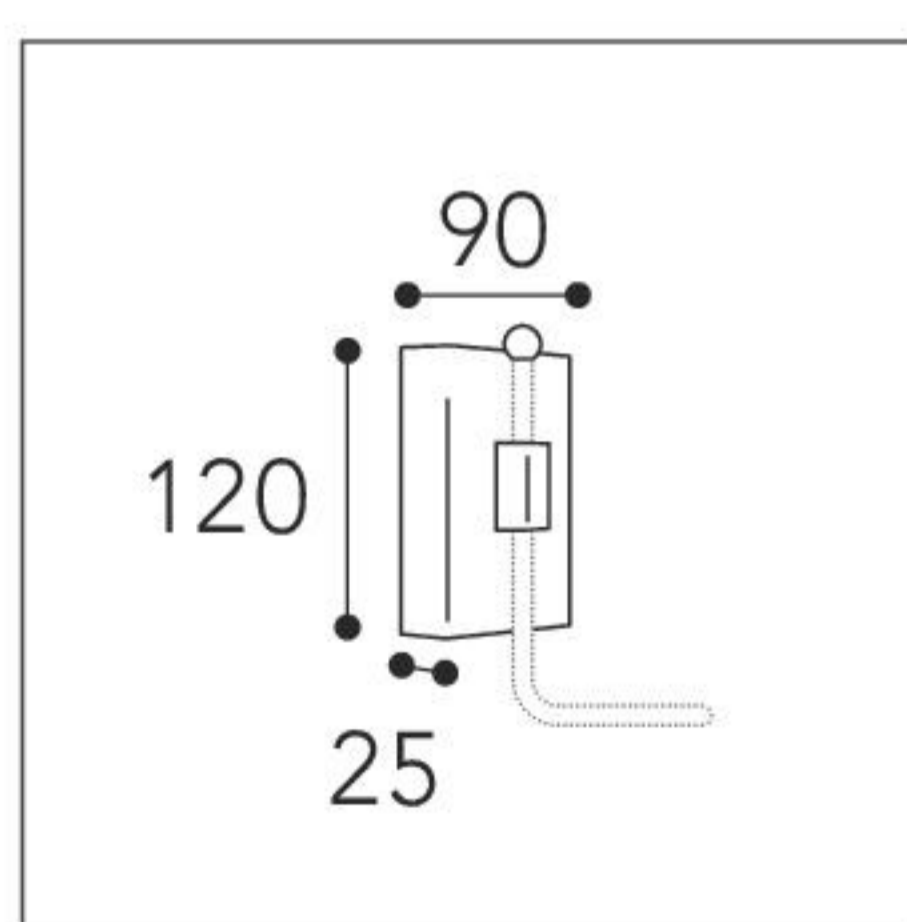

3385.NA

Piastra di fissaggio
Fixing plate

CE
IP20 - E27

Max Watt
52

Lampadina a LED
non inclusa
Led bulb not included

A+÷E

Classe efficienza
energetica
Energy efficiency classes

Finiture/Finishing: