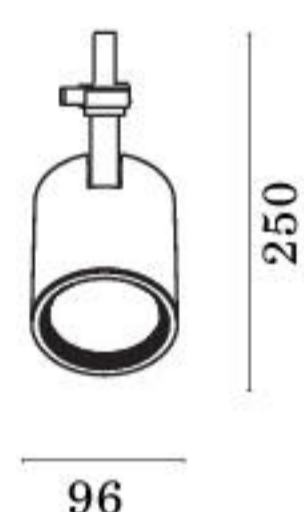

Diva IN is a spot for indoor ceiling track. It can be adjusted in all the directions and it has got a wide choice of optics and luminous beams. DIVA23 is available also for single installation.

D. OPTIC 15° 1	X. CRI80 5	Y. 4000K 7
OPTIC 30° 2	CRI90 6	3000K 8
OPTIC 55° 3	ART 3 FASHION 4 FOOD.GOLD 7 FOOD.MEAT 8 FOOD.FISH 9	

- 32- bianco raggrinzante / rough white
- 33- nero raggrinzante / rough black
- 37- grigio chiaro opaco / clear matt grey
- 99- custom

CODICE / CODE	W	LM	FASCIO / BEAM	DRIVER
MSA.4464. D X Y. Z	25W/230V LED	3450/3290	15°/30°/55°	ON/OFF
MSA.4424. D X Y. Z	25W/230V LED	3450/3290	15°/30°/55°	DALI
MSA.4454. D X Y. Z	25W/230V LED	3450/3290	15°/30°/55°	CASAMBI ⚠

CODICE / CODE	W	LM	FASCIO / BEAM	DRIVER
MSA.4465. D X Y. Z	32W/230V LED	4400/4200	15°/30°/55°	ON/OFF
MSA.4425. D X Y. Z	32W/230V LED	4400/4200	15°/30°/55°	DALI
MSA.4455. D X Y. Z	32W/230V LED	4400/4200	15°/30°/55°	CASAMBI ⚠

CODICE / CODE	W	LM	FASCIO / BEAM	DRIVER
MSA.4466. D X Y. Z	38W/230V LED	5000/4800	15°/30°/55°	ON/OFF
MSA.4426. D X Y. Z	38W/230V LED	5000/4800	15°/30°/55°	DALI
MSA.4456. D X Y. Z	38W/230V LED	5000/4800	15°/30°/55°	CASAMBI ⚠