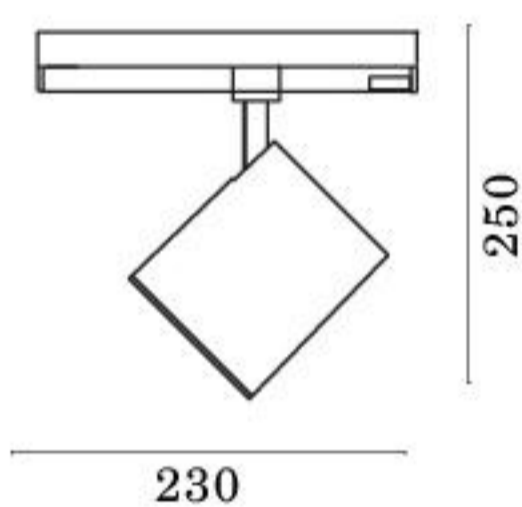

CODICE / CODE	W	LM	FASCIO / BEAM	DRIVER
MSA.4464. D X Y. Z	25W/230V LED	3450/3290	15°/30°/55°	ON/OFF
MSA.4424. D X Y. Z	25W/230V LED	3450/3290	15°/30°/55°	DALI
MSA.4454. D X Y. Z	25W/230V LED	3450/3290	15°/30°/55°	CASAMBI ⚠