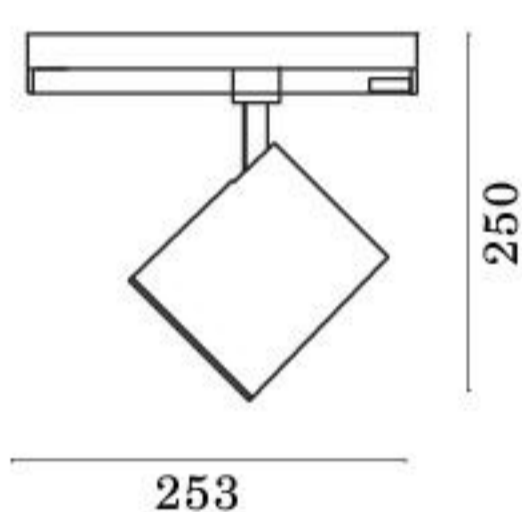

DIVA IN

CE	LED	IP20	⏚	CRI 80/90	RG1
----	-----	------	---	-----------	-----

L80 B10	50000H	Mac Adam 3	Driver incl.	90° 360°
---------	--------	------------	--------------	-------------

DIVA IN

Diva IN è un apparecchio da binario a soffitto per interni. Le sue caratteristiche distintive fondamentali sono l'orientabilità in tutte le direzioni e la vasta scelta di ottiche e fasci luminosi.

Diva IN is a spot for indoor ceiling track. It can be adjusted in all the directions and it has got a wide choice of optics and luminous beams. DIVA23 is available also for single installation.

D. OPTIC 15° 1	X. CRI80 5	Y. 4000K 7
OPTIC 30° 2	CRI90 6	3000K 8
OPTIC 55° 3	ART 3 FASHION 4 FOOD.GOLD 7 FOOD.MEAT 8 FOOD.FISH 9	

- 32- bianco raggrinzante / rough white
- 33- nero raggrinzante / rough black
- 37- grigio chiaro opaco / clear matt grey
- 99- custom

CODICE / CODE	W	LM	FASCIO / BEAM	DRIVER
MSA.4464. D X Y. Z	25W/230V LED	3450/3290	15°/30°/55°	ON/OFF
MSA.4424. D X Y. Z	25W/230V LED	3450/3290	15°/30°/55°	DALI
MSA.4454. D X Y. Z	25W/230V LED	3450/3290	15°/30°/55°	CASAMBI ⚠