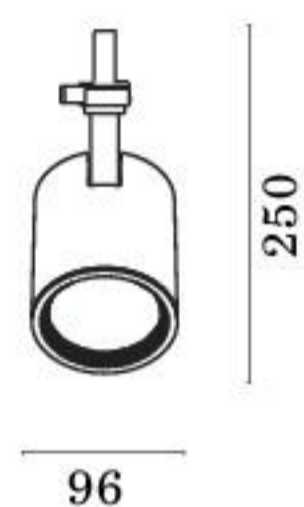

DIVA IN

CE	LED	IP20	⏚	CRI 80/90	RG1
----	-----	------	---	-----------	-----

L80 B10	50000H	Mac Adam 3	Driver incl.	90° 360°
---------	--------	------------	--------------	-------------

DIVA IN

Diva IN è un apparecchio da binario a soffitto per interni. Le sue caratteristiche distintive fondamentali sono l'orientabilità in tutte le direzioni e la vasta scelta di ottiche e fasci luminosi.

Diva IN is a spot for indoor ceiling track. It can be adjusted in all the directions and it has got a wide choice of optics and luminous beams. DIVA23 is available also for single installation.

D. OPTIC 15° 1	X. CRI80 5	Y. 4000K 7
OPTIC 30° 2	CRI90 6	3000K 8
OPTIC 55° 3	ART 3 FASHION 4 FOOD.GOLD 7 FOOD.MEAT 8 FOOD.FISH 9	

- 32- bianco raggrinzante / rough white
- 33- nero raggrinzante / rough black
- 37- grigio chiaro opaco / clear matt grey
- 99- custom

CODICE / CODE	W	LM	FASCIO / BEAM	DRIVER
MSA.4464. D X Y. Z	25W/230V LED	3450/3290	15°/30°/55°	ON/OFF
MSA.4424. D X Y. Z	25W/230V LED	3450/3290	15°/30°/55°	DALI
MSA.4454. D X Y. Z	25W/230V LED	3450/3290	15°/30°/55°	CASAMBI ⚠

CODICE / CODE	W	LM	FASCIO / BEAM	DRIVER
MSA.4466. D X Y. Z	38W/230V LED	5000/4800	15°/30°/55°	ON/OFF
MSA.4426. D X Y. Z	38W/230V LED	5000/4800	15°/30°/55°	DALI
MSA.4456. D X Y. Z	38W/230V LED	5000/4800	15°/30°/55°	CASAMBI ⚠