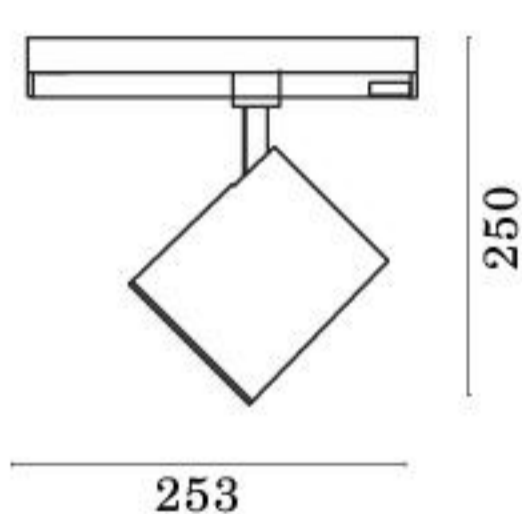

CODICE / CODE	W	LM	FASCIO / BEAM	DRIVER
MSA.4466. D X Y. Z	38W/230V LED	5000/4800	15°/30°/55°	ON/OFF
MSA.4426. D X Y. Z	38W/230V LED	5000/4800	15°/30°/55°	DALI
MSA.4456. D X Y. Z	38W/230V LED	5000/4800	15°/30°/55°	CASAMBI ⚠