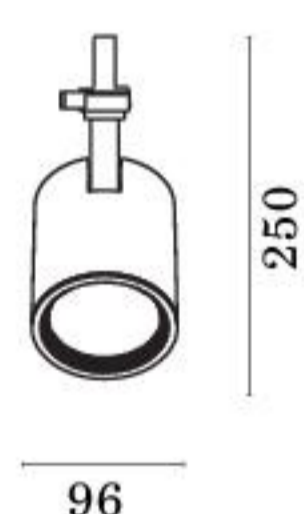

Diva IN is a spot for indoor ceiling track. It can be adjusted in all the directions and it has got a wide choice of optics and luminous beams. DIVA23 is available also for single installation.

D. OPTIC 15° 1	X. CRI80 5	Y. 4000K 7
OPTIC 30° 2	CRI90 6	3000K 8
OPTIC 55° 3	ART 3 FASHION 4 FOOD.GOLD 7 FOOD.MEAT 8 FOOD.FISH 9	

- 32- bianco raggrinzante / rough white
- 33- nero raggrinzante / rough black
- 37- grigio chiaro opaco / clear matt grey
- 99- custom

CODICE / CODE	W	LM	FASCIO / BEAM	DRIVER
MSA.4464. D X Y. Z	25W/230V LED	3450/3290	15°/30°/55°	ON/OFF
MSA.4424. D X Y. Z	25W/230V LED	3450/3290	15°/30°/55°	DALI
MSA.4454. D X Y. Z	25W/230V LED	3450/3290	15°/30°/55°	CASAMBI ⚠

CODICE / CODE	W	LM	FASCIO / BEAM	DRIVER
MSA.4465. D X Y. Z	32W/230V LED	4400/4200	15°/30°/55°	ON/OFF
MSA.4425. D X Y. Z	32W/230V LED	4400/4200	15°/30°/55°	DALI
MSA.4455. D X Y. Z	32W/230V LED	4400/4200	15°/30°/55°	CASAMBI ⚠

CODICE / CODE	W	LM	FASCIO / BEAM	DRIVER
MSA.4466. D X Y. Z	38W/230V LED	5000/4800	15°/30°/55°	ON/OFF
MSA.4426. D X Y. Z	38W/230V LED	5000/4800	15°/30°/55°	DALI
MSA.4456. D X Y. Z	38W/230V LED	5000/4800	15°/30°/55°	CASAMBI ⚠