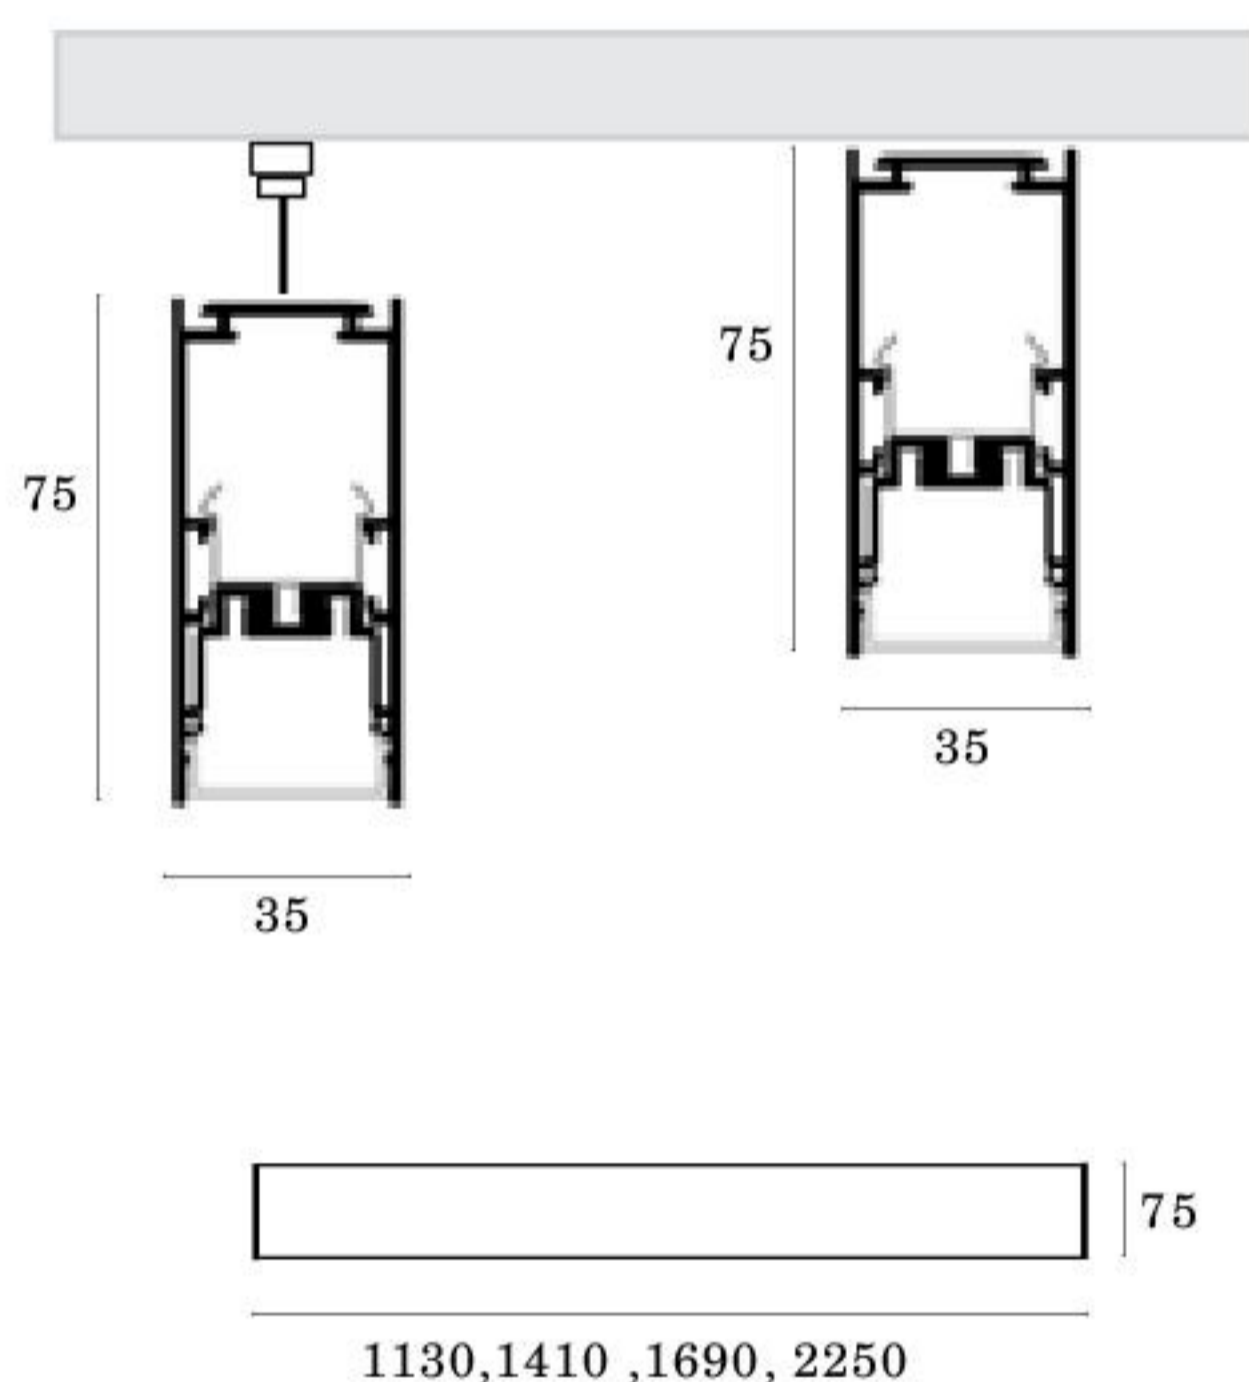

- 02- bianco / white
- 03- nero / black
- 99- custom

**DIFFUSORE/DIFFUSER**

CODICE / CODE	L.MM	W	LM	DRIVER
<b>CTL3553.0 X Y. Z</b>	1130	28/230V LED	3920/3820/3620	driver incluso / included.
<b>CTL3554.0 X Y. Z</b>	1410	35/230V LED	4910/4780/4540	driver incluso / included.
<b>CTL3555.0 X Y. Z</b>	1690	42/230V LED	5880/5730/5430	driver incluso / included.
<b>CTL3557.0 X Y. Z</b>	2250	56/230V LED	7840/7640/7240	driver incluso / included.