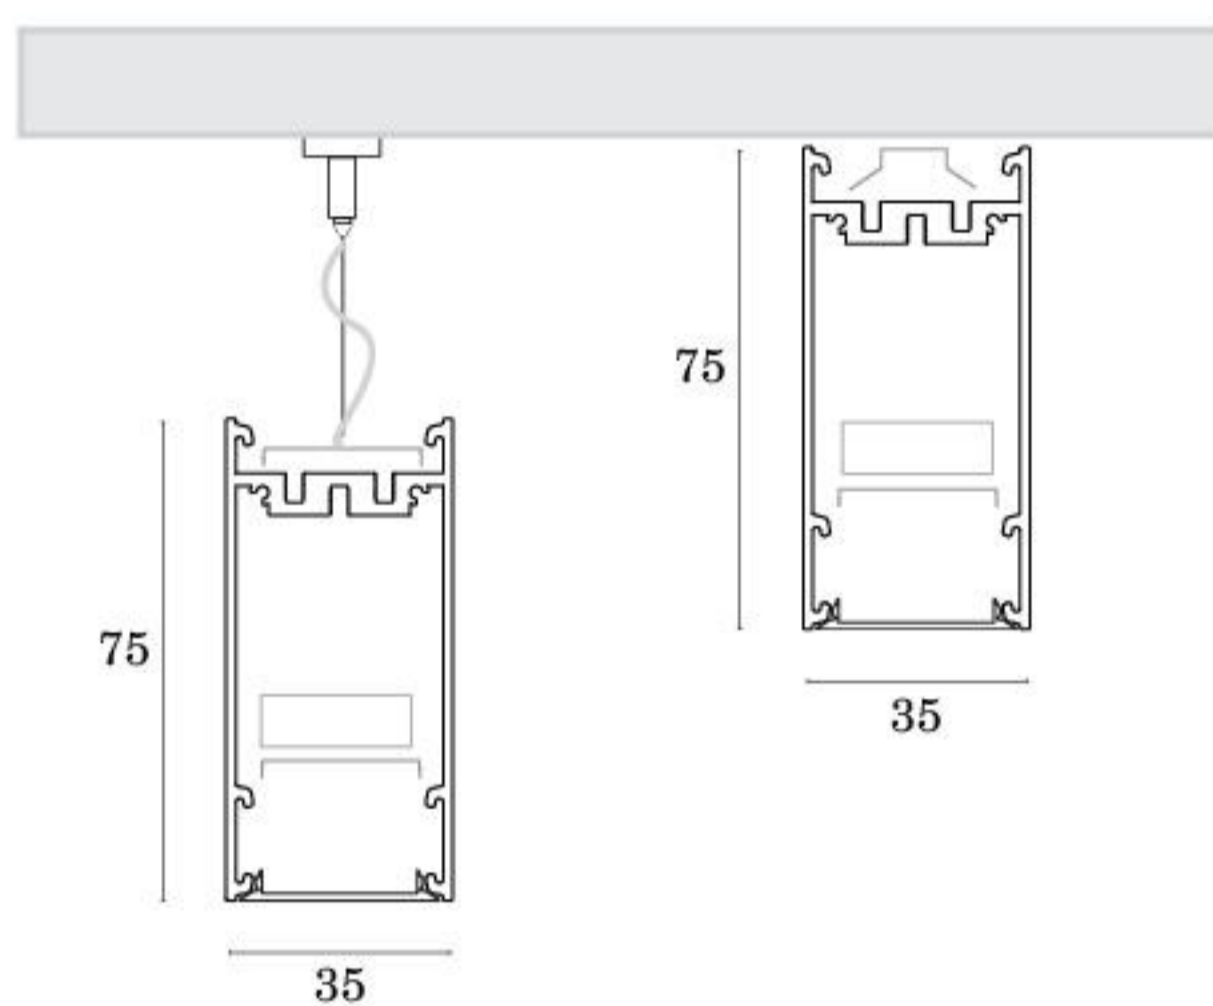

SHADOW

Sistema modulare in alluminio estruso da plafone o sospensione. Driver e diffusore opale/microprismatico inclusi. Accessori da ordinare separatamente.

Modular system in extruded aluminium for ceiling or suspended installation. Driver and opal/microprismatic diffuser included. Accessories to be ordered separately.

- 02- bianco / white
- 03- nero / black
- 99- custom

CODICE / CODE	L.MM	W	LM	DRIVER
LSA.4753.D X Y. Z	1130	28/230V LED	3920/3820/3620	driver incluso / included.
LSA.4754.D X Y. Z	1410	35/230V LED	4910/4780/4540	driver incluso / included.
LSA.4755.D X Y. Z	1690	42/230V LED	5880/5730/5430	driver incluso / included.
LSA.4756.D X Y. Z	1970	49/230V LED	6870/6690/6350	driver incluso / included.
LSA.4757.D X Y. Z	2250	56/230V LED	7840/7640/7240	driver incluso / included.
LSA.4758.D X Y. Z	2530	63/230V LED	8830/8600/8160	driver incluso / included.
LSA.4759.D X Y. Z	590x590	28/230V LED	3920/3820/3620	driver incluso / included.

DIRETTA/DIRECT

DIRETTA.INDIRETTA/DIRECT.INDIRECT

CODICE / CODE	L.MM	W	LM	DRIVER
LSA.4853.D X Y. Z	1130	42/230V LED	5880/5730/5430	driver incluso / included.
LSA.4854.D X Y. Z	1410	49/230V LED	6870/6690/6350	driver incluso / included.
LSA.4855.D X Y. Z	1690	63/230V LED	8830/8600/8160	driver incluso / included.
LSA.4856.D X Y. Z	1970	77/230V LED	10790/10510/10860	driver incluso / included.
LSA.4857.D X Y. Z	2250	84/230V LED	11760/11460/10860	driver incluso / included.
LSA.4858.D X Y. Z	2530	91/230V LED	12750/12420/11780	driver incluso / included.
LSA.4859.D X Y. Z	590x590	42/230V LED	5880/5730/5430	driver incluso / included.

ACCESSORI / ACCESSORIES

CODICE / CODE

DESCRIZIONE / DESCRIPTION

ISA.TE	Testata di chiusura. End cap.
ISA.SO	Sospensioni (coppia). Suspension kit (pair).
ISA.CD	Giunto lineare. Linear joint.
ISA.DP	Attacco plafone. Ceiling bracket (pair).
AAA.RA	Rosone alimentato. Power supply.