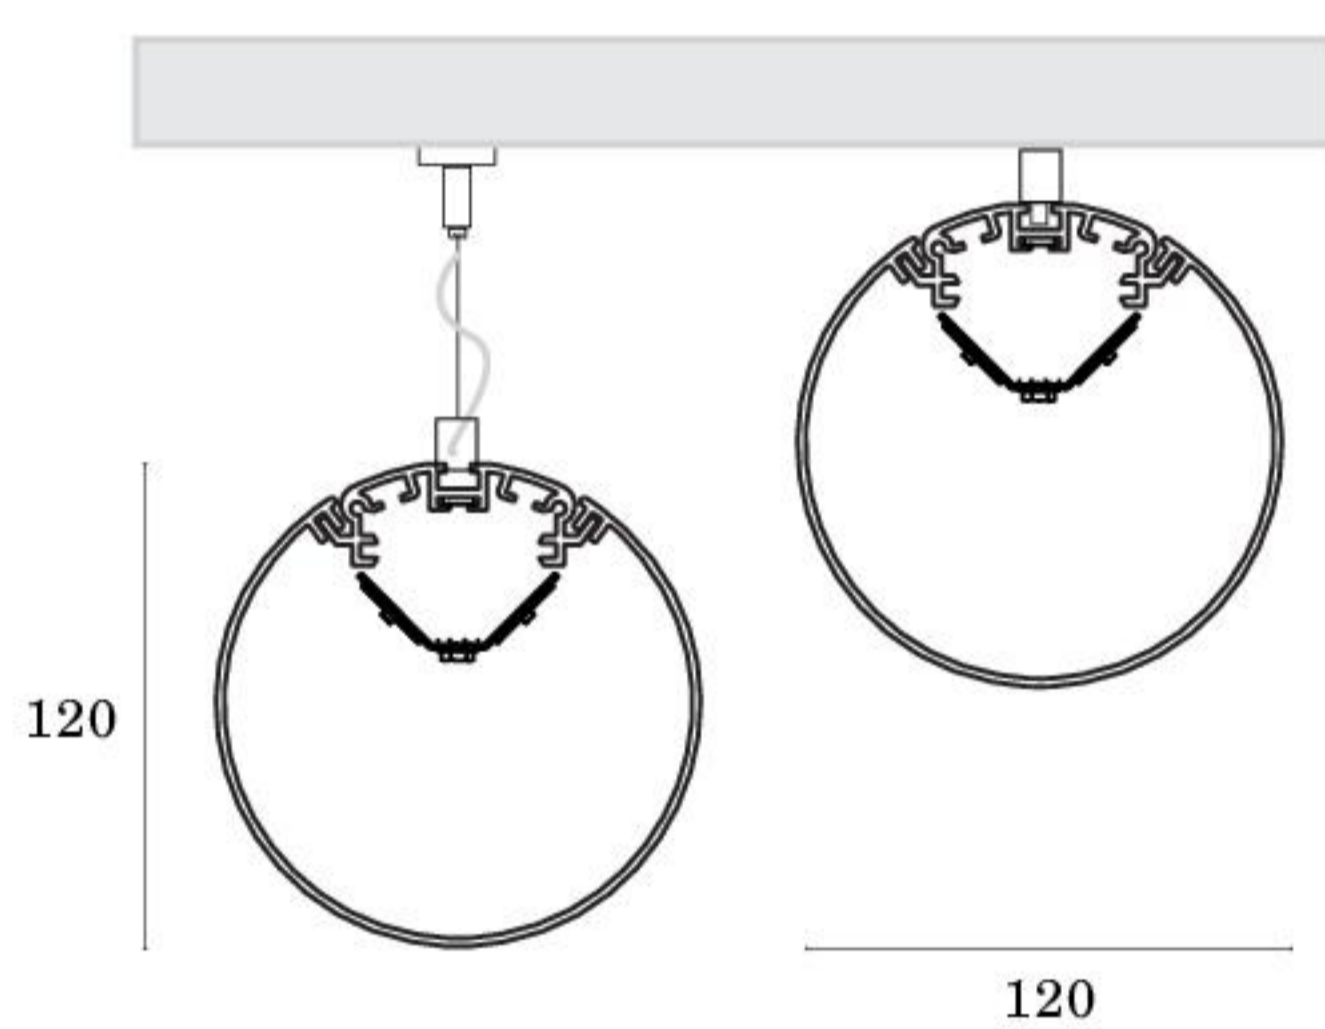

D. OPAL 0	X. CRI80 5	Y. 4000K 7	DIM 1-10V A1
	CRI90 6	3000K 8	DALI A2

ULISSE

Ulisse è un apparecchio di illuminazione tubolare per interni installabile singolarmente o in file continue con un effetto luminoso ininterrotto.

Ulisse is a tubular lighting fitting for indoor that can be installed alone or in continuous lines with an uninterrupted lighting effect.

- 02- bianco / white
- 99- custom

CODICE / CODE	L.MM	W	LM	DRIVER
ULS.3363.0 X Y. Z	1130	56/230V LED	7640/7240	driver incluso / included
ULS.3364.0 X Y. Z	1410	70/230V LED	9560/9080	driver incluso / included
ULS.3365.0 X Y. Z	1690	84/230V LED	11460/10860	driver incluso / included
ULS.3366.0 X Y. Z	1970	97/230V LED	13380/12700	driver incluso / included
ULS.3367.0 X Y. Z	2250	112/230V LED	15280/14480	driver incluso / included
ULS.3368.0 X Y. Z	2530	126/230V LED	17200/16320	driver incluso / included

ACCESSORI / ACCESSORIES

CODICE / CODE

DESCRIZIONE / DESCRIPTION

ULS.TE	Testata di chiusura. End cap.
ULS.SO	So spensioni (coppia). Suspension kit (pair).
ULS.CD	Giunto lineare. Linear joint.
AAA.DP	Attacco plafone. Ceiling bracket (pair).
ULS.AP	Attacco a parete. Wall bracket (pair).
AAA.RA	Rosone alimentato. Power supply.