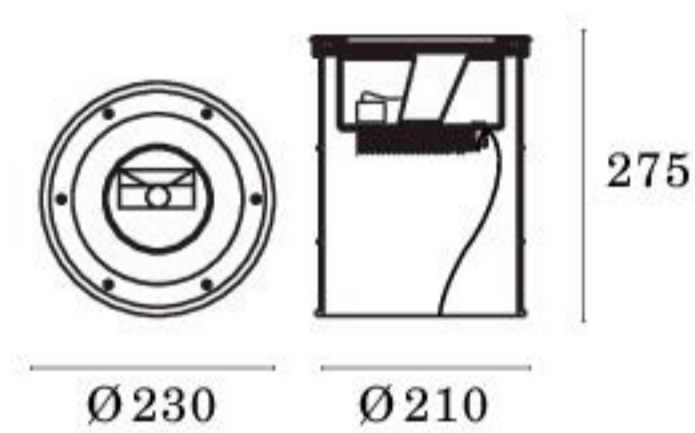

ASIMMETRICO. ASYMMETRIC

CODICE / CODE	D.MM	W	LM	DRIVER
JEP.5592. 1 X Y. Z	Ø230	17W/230V LED	2700/2550	built-in/incorporato