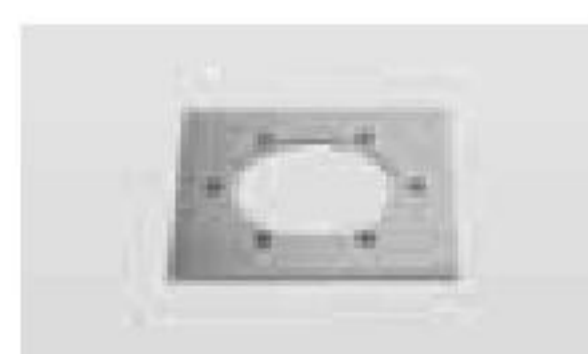

ACCESSORI / ACCESSORIES

CODICE / CODE	DESCRIZIONE / DESCRIPTION
JEP.FG	Vetro sabbia to. Sand e d glass.
JEP.FR2	Cornice quadrata. Square ring.
AAA.CN3	Connettore IP68, 3vie. IP68 waterproof connector, 3way.
AAA.CN4	Connettore IP68, 4vie. IP68 waterproof connector, 4way.