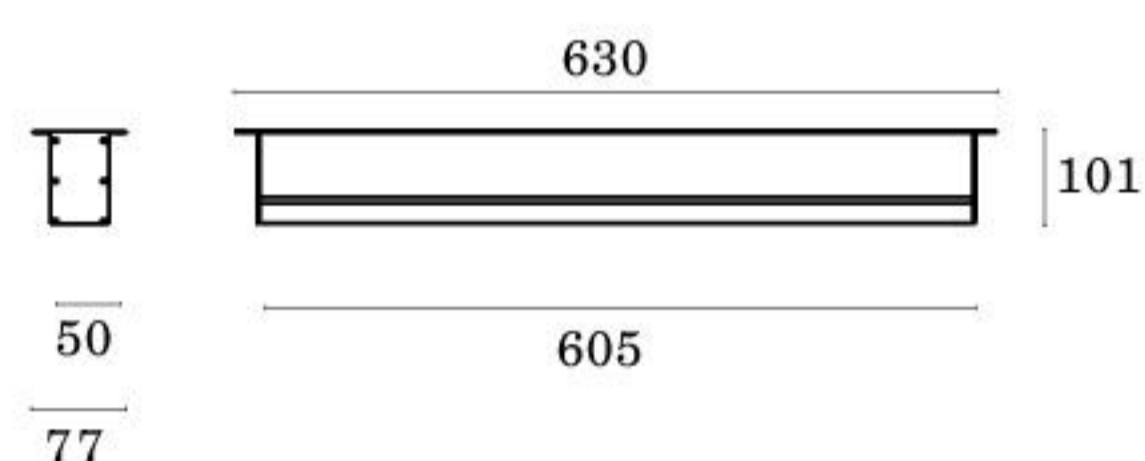

CABRIO RECESSED

La struttura è in estruso di alluminio. Diffusore in vetro temperato (spessore 6 mm). Testate in alluminio pressofuso, guarnizioni in silicone e viteria in acciaio inox A4. Driver incluso.

The structure is made of extruded aluminum. Tempered glass diffuser (6mm thick). Die-cast aluminum end caps, silicon gaskets and stainless steel A4 screws. Driver included.

- 05- anodizzato/anodised
- 06- antracite/anthracite
- 37- grigio chiaro opaco/clear matt grey
- 99- custom

CODICE / CODE	L.MM	W	LM	FASCIO / BEAM
JED.5916.0 5 Y. Z	605	12.5W/230V LED	1585/1502	difuso/diffuse 120° SYM
JED.5951.1 5 Y. Z	605	14x1.2W/230V	1502/1295	stretto/narrow 15° SYM
JED.5951.2 5 Y. Z	605	14x1.2W/230V LED	1502/1295	largo/wide 30° SYM
JED.5951.3 5 Y. Z	605	14x1.2W/230V LED	1502/1295	ellittico/ellip. 10x45° SYM
JED.5951.4 5 Y. Z	605	14x1.2W/230V LED	1502/1295	ellittico/ellip. 11x30° SYM

	L.MM	W	LM	FASCIO / BEAM
JED.5918.0 5 Y. Z	1205	25W/230V LED	3170/3004	difuso/diffuse 120° SYM
JED.5953.1 5 Y. Z	1205	28x1.2W/230V LED	3016/2590	stretto/narrow 15° SYM
JED.5953.2 5 Y. Z	1205	28x1.2W/230V LED	3016/2590	largo/wide 30° SYM
JED.5953.3 5 Y. Z	1205	28x1.2W/230V LED	3016/2590	ellittico/ellip. 10x45° SYM
JED.5953.4 5 Y. Z	1205	28x1.2W/230V LED	3016/2590	ellittico/ellip. 11x30° SYM