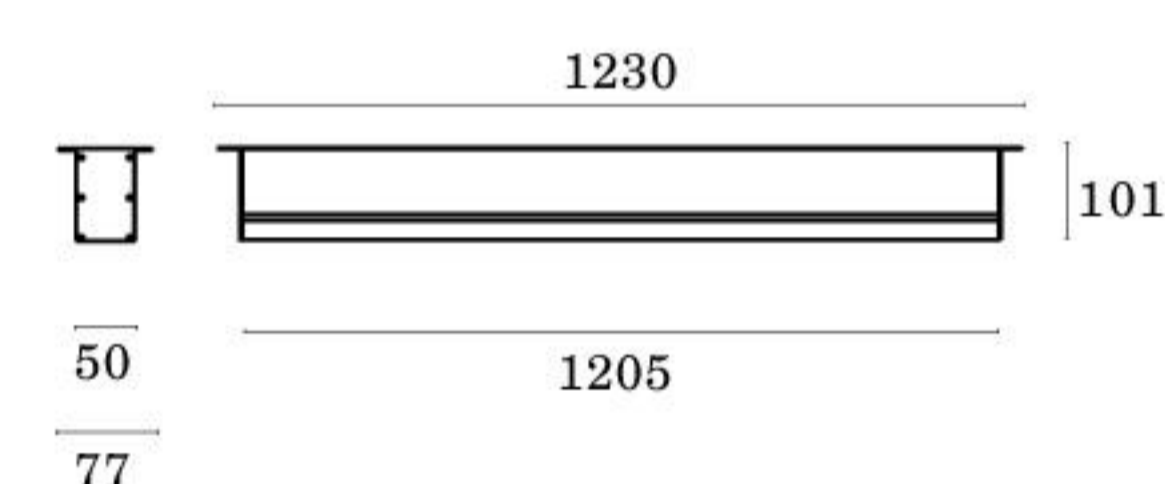

CABRIO RECESSED

La struttura è in estruso di alluminio. Diffusore in vetro temperato (spessore 6 mm). Testate in alluminio pressofuso, guarnizioni in silicone e viteria in acciaio inox A4. Driver incluso.

The structure is made of extruded aluminum. Tempered glass diffuser (6mm thick). Die-cast aluminum end caps, silicon gaskets and stainless steel A4 screws. Driver included.

- 05- anodizzato/anodised
- 06- antracite/anthracite
- 37- grigio chiaro opaco/clear matt grey
- 99- custom

CODICE / CODE	L.MM	W	LM	FASCIO / BEAM
JED.5916.0 5 Y. Z	605	12.5W/230V LED	1585/1502	difuso/diffuse 120° SYM
JED.5951.1 5 Y. Z	605	14x1.2W/230V	1502/1295	stretto/narrow 15° SYM
JED.5951.2 5 Y. Z	605	14x1.2W/230V LED	1502/1295	largo/wide 30° SYM
JED.5951.3 5 Y. Z	605	14x1.2W/230V LED	1502/1295	ellittico/ellip. 10x45° SYM
JED.5951.4 5 Y. Z	605	14x1.2W/230V LED	1502/1295	ellittico/ellip. 11x30° SYM

	L.MM	W	LM	FASCIO / BEAM
JED.5918.0 5 Y. Z	1205	25W/230V LED	3170/3004	difuso/diffuse 120° SYM
JED.5953.1 5 Y. Z	1205	28x1.2W/230V LED	3016/2590	stretto/narrow 15° SYM
JED.5953.2 5 Y. Z	1205	28x1.2W/230V LED	3016/2590	largo/wide 30° SYM
JED.5953.3 5 Y. Z	1205	28x1.2W/230V LED	3016/2590	ellittico/ellip. 10x45° SYM
JED.5953.4 5 Y. Z	1205	28x1.2W/230V LED	3016/2590	ellittico/ellip. 11x30° SYM