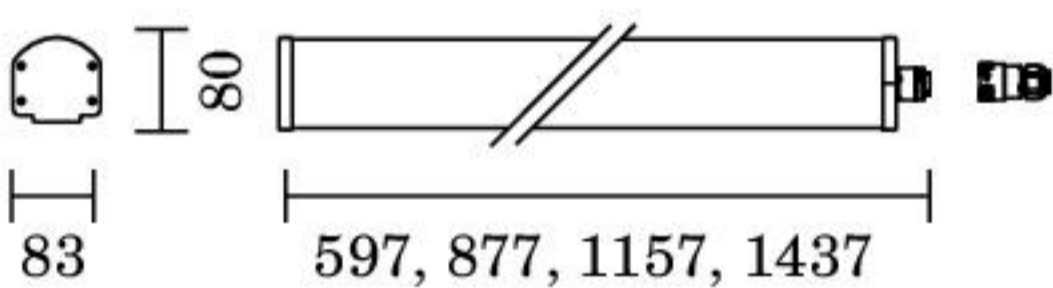

ALU PROOF

CE	LED	IP65	⏚	CRI 80/90	RG1

L80 B10	50000H	Mac Adam 3	Driver incl.	ALU BODY

X. CRI80 5	Y. 4000K 7	DIM 1-10V A1

CRI90 6	3000K 8	DALI A2

ALU PROOF

ALU è l'evoluzione in chiave moderna della barra di luce al neon. Cornice in alluminio, diffusore in policarbonato opalino o acidato. Installabile singolarmente o a file continue, Driver incluso.

Alu is the modern evolution of the neon bar. Aluminium frame, polycarbonate diffuser. It can be installed as a single element or in continuous lines. Driver included.

○ 05- a no dizza to / a no d ise d

LOW LUMINANCE

Single installation

CODICE / CODE	L.MM	W	LM	DIFFUSORE / DIFFUSER
NEF.5666. 0 X Y. Z	597	17W/230V LED	2630/2380/2270lm	a c i d a t o / c l e a r
NEF.5667. 0 X Y. Z	877	27W/230V LED	3945/3570/3405lm	a c i d a t o / c l e a r
NEF.5668. 0 X Y. Z	1157	36W/230V LED	5260/4760/4540lm	a c i d a t o / c l e a r
NEF.5669. 0 X Y. Z	1437	44W/230V LED	6575/5950/5675lm	a c i d a t o / c l e a r

Single installation

CODICE / CODE	L.MM	W	LM	DIFFUSORE / DIFFUSER
NEF.5666. 1 X Y. Z	597	17W/230V LED	2630/2380/2270lm	o p a l e / o p a l
NEF.5667. 1 X Y. Z	877	27W/230V LED	3945/3570/3405lm	o p a l e / o p a l
NEF.5668. 1 X Y. Z	1157	36W/230V LED	5260/4760/4540lm	o p a l e / o p a l
NEF.5669. 1 X Y. Z	1437	44W/230V LED	6575/5950/5675lm	o p a l e / o p a l

Continuous installation

CODICE / CODE	L.MM	W	LM	DIFFUSORE / DIFFUSER
NEF.5676. 0 X Y. Z	622	17W/230V LED	2630/2380/2270lm	a c i d a t o / c l e a r
NEF.5677. 0 X Y. Z	902	27W/230V LED	3945/3570/3405lm	a c i d a t o / c l e a r
NEF.5678. 0 X Y. Z	1182	36W/230V LED	5260/4760/4540lm	a c i d a t o / c l e a r
NEF.5679. 0 X Y. Z	1462	44W/230V LED	6575/5950/5675lm	a c i d a t o / c l e a r

Continuous installation