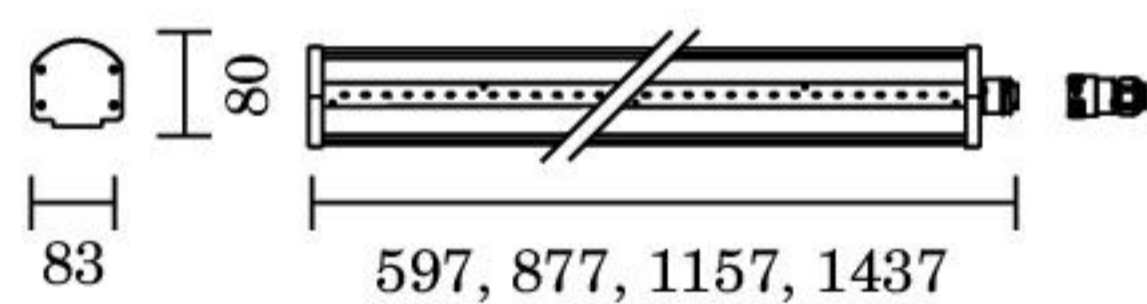

ALU PROOF

CE	LED	IP65	⏚	CRI 80/90	RG1

L80 B10	50000H	Mac Adam 3	Driver incl.	ALU BODY

X. CRI80 5	Y. 4000K 7	DIM 1-10V A1

CRI90 6	3000K 8	DALI A2

ALU PROOF

ALU è l'evoluzione in chiave moderna della barra di luce al neon. Cornice in alluminio, diffusore in policarbonato opalino o acidato. Installabile singolarmente o a file continue, Driver incluso.

Alu is the modern evolution of the neon bar. Aluminium frame, polycarbonate diffuser. It can be installed as a single element or in continuous lines. Driver included.

○ 05- a no dizza to / a no d ise d

LOW LUMINANCE

Single installation

CODICE / CODE	L.MM	W	LM	DIFFUSORE / DIFFUSER
NEF.5666. 0 X Y. Z	597	17W/230V LED	2630/2380/2270lm	a c i d a t o / c l e a r
NEF.5667. 0 X Y. Z	877	27W/230V LED	3945/3570/3405lm	a c i d a t o / c l e a r
NEF.5668. 0 X Y. Z	1157	36W/230V LED	5260/4760/4540lm	a c i d a t o / c l e a r
NEF.5669. 0 X Y. Z	1437	44W/230V LED	6575/5950/5675lm	a c i d a t o / c l e a r

Single installation

CODICE / CODE	L.MM	W	LM	DIFFUSORE / DIFFUSER
NEF.5666. 1 X Y. Z	597	17W/230V LED	2630/2380/2270lm	o p a l e / o p a l
NEF.5667. 1 X Y. Z	877	27W/230V LED	3945/3570/3405lm	o p a l e / o p a l
NEF.5668. 1 X Y. Z	1157	36W/230V LED	5260/4760/4540lm	o p a l e / o p a l
NEF.5669. 1 X Y. Z	1437	44W/230V LED	6575/5950/5675lm	o p a l e / o p a l

Continuous installation

CODICE / CODE	L.MM	W	LM	DIFFUSORE / DIFFUSER
NEF.5676. 0 X Y. Z	622	17W/230V LED	2630/2380/2270lm	a c i d a t o / c l e a r
NEF.5677. 0 X Y. Z	902	27W/230V LED	3945/3570/3405lm	a c i d a t o / c l e a r
NEF.5678. 0 X Y. Z	1182	36W/230V LED	5260/4760/4540lm	a c i d a t o / c l e a r
NEF.5679. 0 X Y. Z	1462	44W/230V LED	6575/5950/5675lm	a c i d a t o / c l e a r

Continuous installation