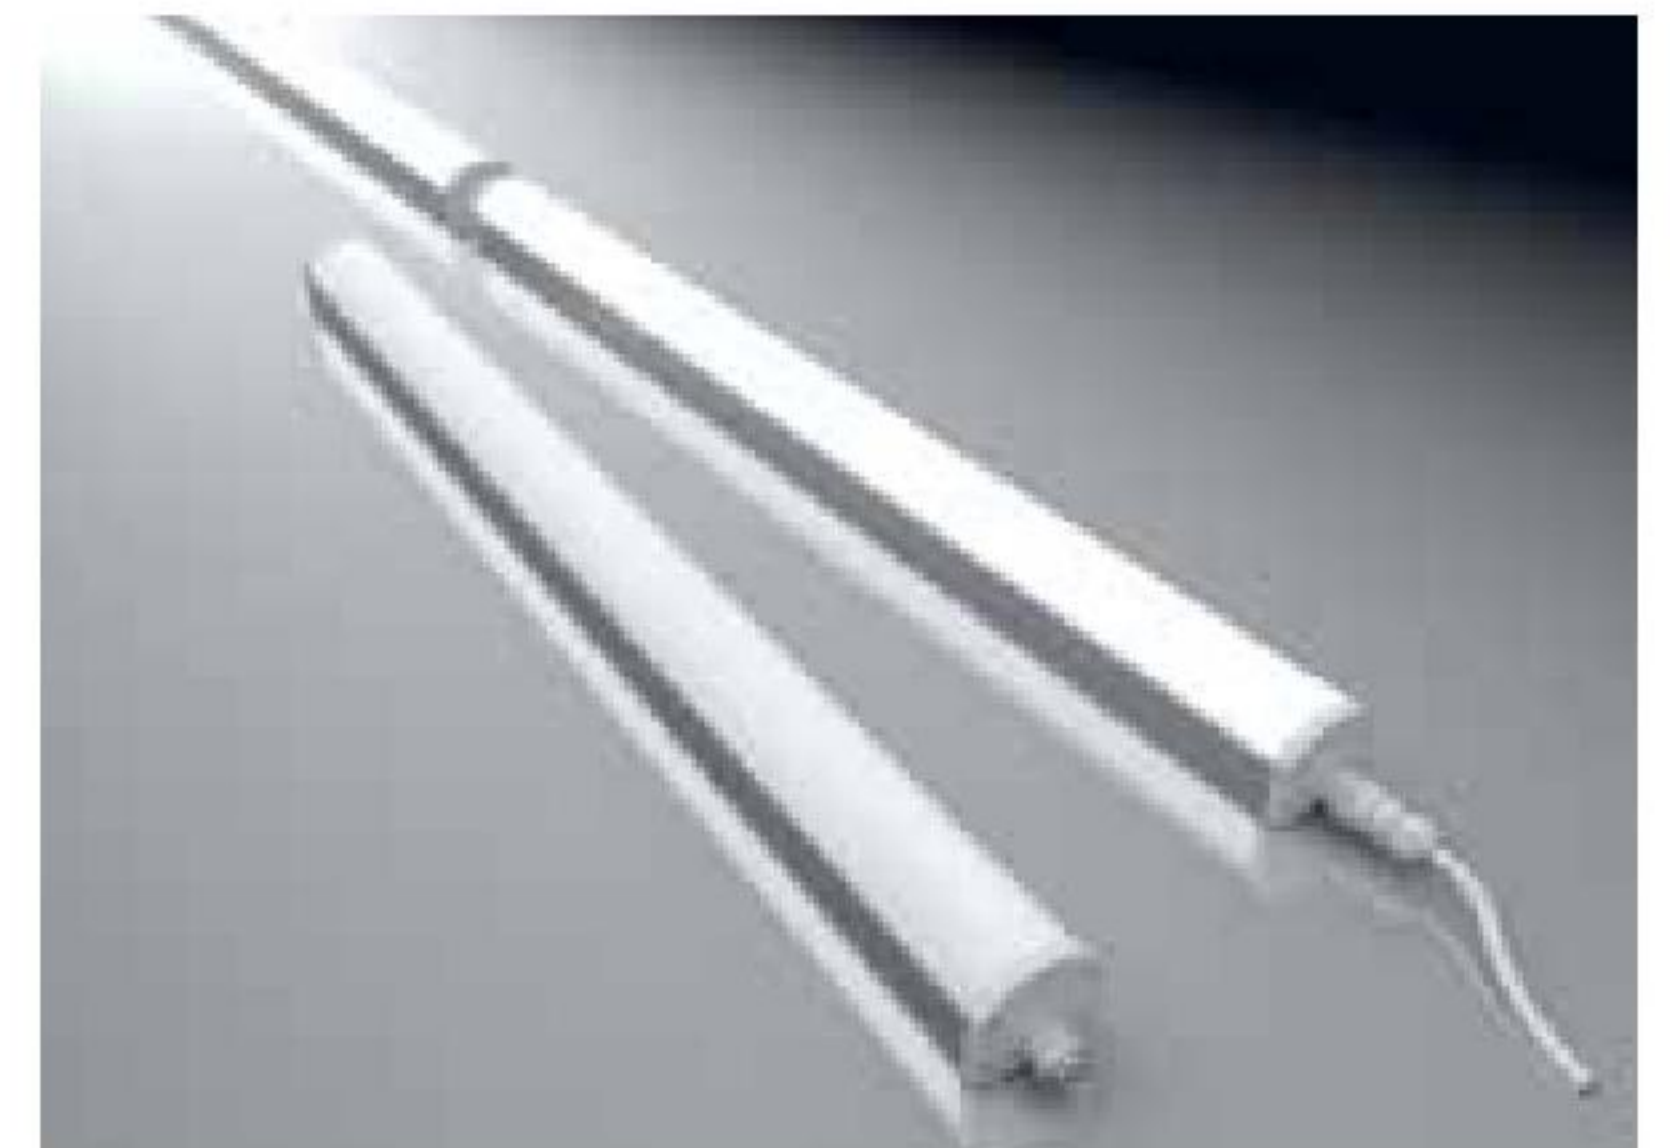

ALU PROOF

CE	LED	IP65	⏚	CRI 80/90	RG1
----	-----	------	---	-----------	-----

L80 B10	50000H	Mac Adam 3	Driver incl.	ALU BODY
---------	--------	------------	--------------	----------

X. CRI80 5	Y. 4000K 7	DIM 1-10V A1
----------------------	----------------------	------------------------

CRI90 6	3000K 8	DALI A2
-------------------	-------------------	-------------------

ALU PROOF

ALU è l'evoluzione in chiave moderna della barra di luce al neon. Cornice in alluminio, diffusore in policarbonato opalino o acidato. Installabile singolarmente o a file continue, Driver incluso.

Alu is the modern evolution of the neon bar. Aluminium frame, polycarbonate diffuser. It can be installed as a single element or in continuous lines. Driver included.

○ 05- a no dizza to / a no d ise d