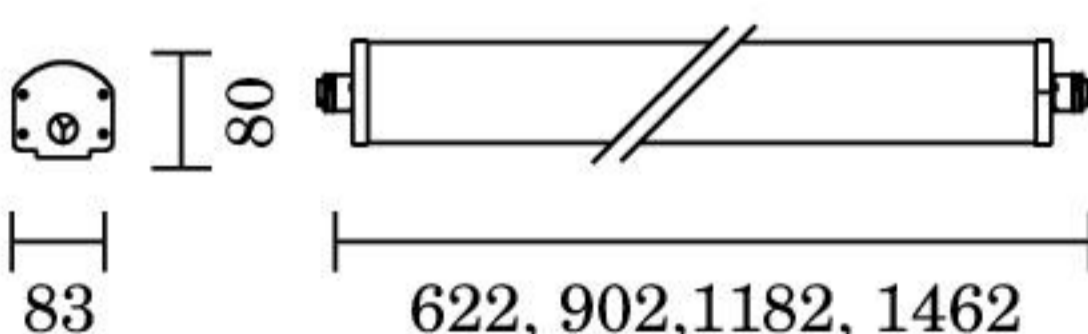

ALU PROOF

CE	LED	IP65	⏚	CRI 80/90	RG1

L80 B10	50000H	Mac Adam 3	Driver incl.	ALU BODY

X. CRI80 5	Y. 4000K 7	DIM 1-10V A1

CRI90 6	3000K 8	DALI A2

ALU PROOF

ALU è l'evoluzione in chiave moderna della barra di luce al neon. Cornice in alluminio, diffusore in policarbonato opalino o acidato. Installabile singolarmente o a file continue, Driver incluso.

Alu is the modern evolution of the neon bar. Aluminium frame, polycarbonate diffuser. It can be installed as a single element or in continuous lines. Driver included.

○ 05- a no dizza to / a no d ise d

LOW LUMINANCE

Single installation

CODICE / CODE	L.MM	W	LM	DIFFUSORE / DIFFUSER
NEF.5666. 0 X Y. Z	597	17W/230V LED	2630/2380/2270lm	a c i d a t o / c l e a r
NEF.5667. 0 X Y. Z	877	27W/230V LED	3945/3570/3405lm	a c i d a t o / c l e a r
NEF.5668. 0 X Y. Z	1157	36W/230V LED	5260/4760/4540lm	a c i d a t o / c l e a r
NEF.5669. 0 X Y. Z	1437	44W/230V LED	6575/5950/5675lm	a c i d a t o / c l e a r

Single installation

CODICE / CODE	L.MM	W	LM	DIFFUSORE / DIFFUSER
NEF.5666. 1 X Y. Z	597	17W/230V LED	2630/2380/2270lm	o p a l e / o p a l
NEF.5667. 1 X Y. Z	877	27W/230V LED	3945/3570/3405lm	o p a l e / o p a l
NEF.5668. 1 X Y. Z	1157	36W/230V LED	5260/4760/4540lm	o p a l e / o p a l
NEF.5669. 1 X Y. Z	1437	44W/230V LED	6575/5950/5675lm	o p a l e / o p a l

Continuous installation

CODICE / CODE	L.MM	W	LM	DIFFUSORE / DIFFUSER
NEF.5676. 0 X Y. Z	622	17W/230V LED	2630/2380/2270lm	a c i d a t o / c l e a r
NEF.5677. 0 X Y. Z	902	27W/230V LED	3945/3570/3405lm	a c i d a t o / c l e a r
NEF.5678. 0 X Y. Z	1182	36W/230V LED	5260/4760/4540lm	a c i d a t o / c l e a r
NEF.5679. 0 X Y. Z	1462	44W/230V LED	6575/5950/5675lm	a c i d a t o / c l e a r

Continuous installation