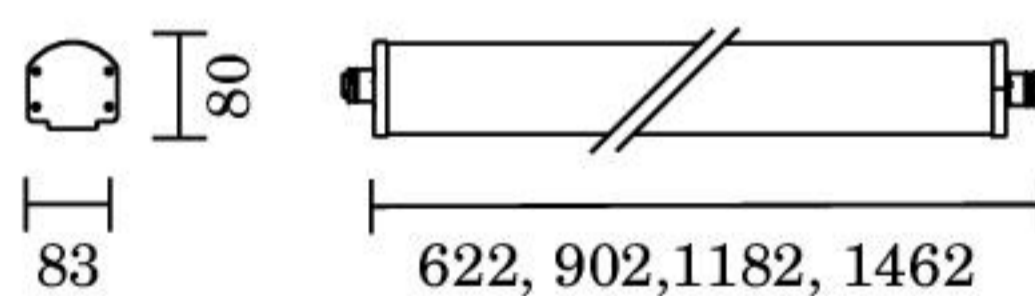

ALU PROOF

CE	LED	IP65	⏚	CRI 80/90	RG1

L80 B10	50000H	Mac Adam 3	Driver incl.	ALU BODY

X. CRI80 5	Y. 4000K 7	DIM 1-10V A1

CRI90 6	3000K 8	DALI A2

ALU PROOF

ALU è l'evoluzione in chiave moderna della barra di luce al neon. Cornice in alluminio, diffusore in policarbonato opalino o acidato. Installabile singolarmente o a file continue, Driver incluso.

Alu is the modern evolution of the neon bar. Aluminium frame, polycarbonate diffuser. It can be installed as a single element or in continuous lines. Driver included.

○ 05- a no dizza to / a no d ise d

LOW LUMINANCE

Single installation

CODICE / CODE	L.MM	W	LM	DIFFUSORE / DIFFUSER
NEF.5666. 0 X Y. Z	597	17W/230V LED	2630/2380/2270lm	a c i d a t o / c l e a r
NEF.5667. 0 X Y. Z	877	27W/230V LED	3945/3570/3405lm	a c i d a t o / c l e a r
NEF.5668. 0 X Y. Z	1157	36W/230V LED	5260/4760/4540lm	a c i d a t o / c l e a r
NEF.5669. 0 X Y. Z	1437	44W/230V LED	6575/5950/5675lm	a c i d a t o / c l e a r

Single installation

CODICE / CODE	L.MM	W	LM	DIFFUSORE / DIFFUSER
NEF.5666. 1 X Y. Z	597	17W/230V LED	2630/2380/2270lm	o p a l e / o p a l
NEF.5667. 1 X Y. Z	877	27W/230V LED	3945/3570/3405lm	o p a l e / o p a l
NEF.5668. 1 X Y. Z	1157	36W/230V LED	5260/4760/4540lm	o p a l e / o p a l
NEF.5669. 1 X Y. Z	1437	44W/230V LED	6575/5950/5675lm	o p a l e / o p a l

Continuous installation

CODICE / CODE	L.MM	W	LM	DIFFUSORE / DIFFUSER
NEF.5676. 0 X Y. Z	622	17W/230V LED	2630/2380/2270lm	a c i d a t o / c l e a r
NEF.5677. 0 X Y. Z	902	27W/230V LED	3945/3570/3405lm	a c i d a t o / c l e a r
NEF.5678. 0 X Y. Z	1182	36W/230V LED	5260/4760/4540lm	a c i d a t o / c l e a r
NEF.5679. 0 X Y. Z	1462	44W/230V LED	6575/5950/5675lm	a c i d a t o / c l e a r

Continuous installation