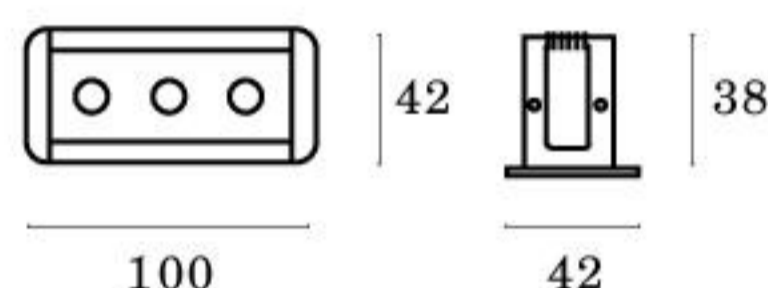

Recessed indoor fitting. Realized in coated aluminium with 25° or 60° lenses. Air can be supplied at 350 or 500 mA. Driver excluded.

- 32- bianco raggrinzante / rough white
- 33- nero raggrinzante / rough black
- 37- grigio chiaro opaco / clear matt grey
- 99- custom

68x31

AIR 1

CODICE / CODE	D.MM	W	LM	FASCIO/BEAM
JAL5261. 2 X Y. Z	70x42	1.2/2W/230V LED 350/500mA	108/93	25°
JAL5261. 6 X Y. Z	70x42	1.2/2W/230V LED 350/500mA	108/93	60°

98x31

AIR 3

CODICE / CODE	D.MM	W	LM	FASCIO/BEAM
JAL5263. 2 X Y. Z	100x42	3x1.2/2W/230V LED 350/500mA	323/278	25°
JAL5263. 6 X Y. Z	100x42	3x1.2/2W/230V LED 350/500mA	323/278	60°

153x31

AIR 5

CODICE / CODE	D.MM	W	LM	FASCIO/BEAM
JAL5265. 2 X Y. Z	155x42	5x1.2/2W/230V LED 350/500mA	538/462	25°
JAL5265. 6 X Y. Z	155x42	5x1.2/2W/230V LED 350/500mA	538/462	60°

208x31

AIR 7

CODICE / CODE	D.MM	W	LM	FASCIO/BEAM
JAL5267. 2 X Y. Z	210x42	7x1.2/2W/230V LED 350/500mA	756/650	25°
JAL5267. 6 X Y. Z	210x42	7x1.2/2W/230V LED 350/500mA	756/650	60°