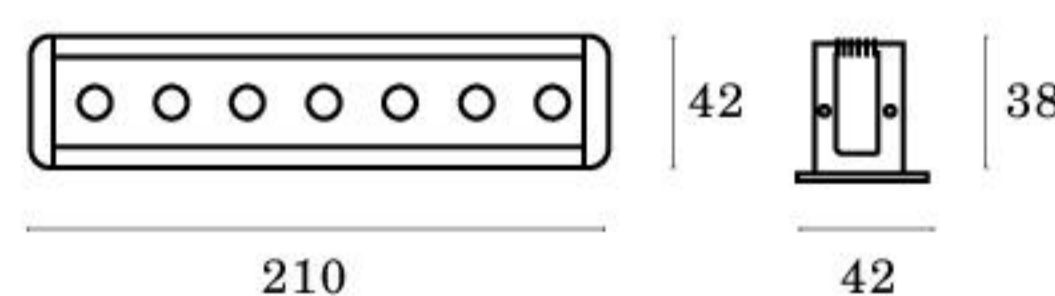

68x31

AIR 1

CODICE / CODE	D.MM	W	LM	FASCIO/BEAM
JAL5261. 2 X Y. Z	70x42	1.2/2W/230V LED 350/500mA	108/93	25°
JAL5261. 6 X Y. Z	70x42	1.2/2W/230V LED 350/500mA	108/93	60°

98x31

AIR 3

CODICE / CODE	D.MM	W	LM	FASCIO/BEAM
JAL5263. 2 X Y. Z	100x42	3x1.2/2W/230V LED 350/500mA	323/278	25°
JAL5263. 6 X Y. Z	100x42	3x1.2/2W/230V LED 350/500mA	323/278	60°

153x31

AIR 5

CODICE / CODE	D.MM	W	LM	FASCIO/BEAM
JAL5265. 2 X Y. Z	155x42	5x1.2/2W/230V LED 350/500mA	538/462	25°
JAL5265. 6 X Y. Z	155x42	5x1.2/2W/230V LED 350/500mA	538/462	60°

208x31

AIR 7

CODICE / CODE	D.MM	W	LM	FASCIO/BEAM
JAL5267. 2 X Y. Z	210x42	7x1.2/2W/230V LED 350/500mA	756/650	25°
JAL5267. 6 X Y. Z	210x42	7x1.2/2W/230V LED 350/500mA	756/650	60°