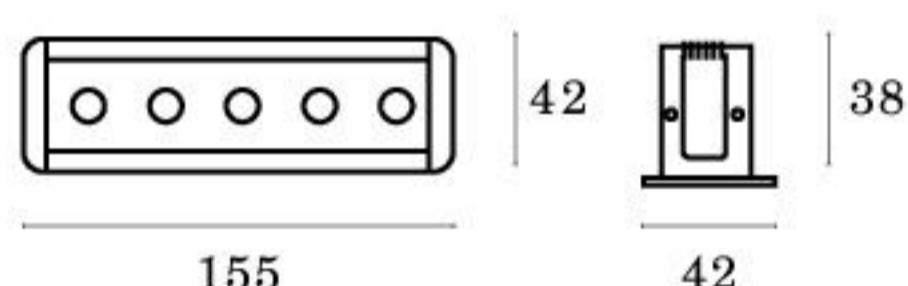

Recessed indoor fitting. Realized in coated aluminium with 25° or 60° lenses. Air can be supplied at 350 or 500 mA. Driver excluded.

- 32- bianco raggrinzante / rough white
- 33- nero raggrinzante / rough black
- 37- grigio chiaro opaco / clear matt grey
- 99- custom

68x31

AIR 1

CODICE / CODE	D.MM	W	LM	FASCIO/BEAM
JAL5261. 2 X Y. Z	70x42	1.2/2W/230V LED 350/500mA	108/93	25°
JAL5261. 6 X Y. Z	70x42	1.2/2W/230V LED 350/500mA	108/93	60°

98x31

AIR 3

CODICE / CODE	D.MM	W	LM	FASCIO/BEAM
JAL5263. 2 X Y. Z	100x42	3x1.2/2W/230V LED 350/500mA	323/278	25°
JAL5263. 6 X Y. Z	100x42	3x1.2/2W/230V LED 350/500mA	323/278	60°

153x31

AIR 5

CODICE / CODE	D.MM	W	LM	FASCIO/BEAM
JAL5265. 2 X Y. Z	155x42	5x1.2/2W/230V LED 350/500mA	538/462	25°
JAL5265. 6 X Y. Z	155x42	5x1.2/2W/230V LED 350/500mA	538/462	60°

208x31

AIR 7

CODICE / CODE	D.MM	W	LM	FASCIO/BEAM
JAL5267. 2 X Y. Z	210x42	7x1.2/2W/230V LED 350/500mA	756/650	25°
JAL5267. 6 X Y. Z	210x42	7x1.2/2W/230V LED 350/500mA	756/650	60°