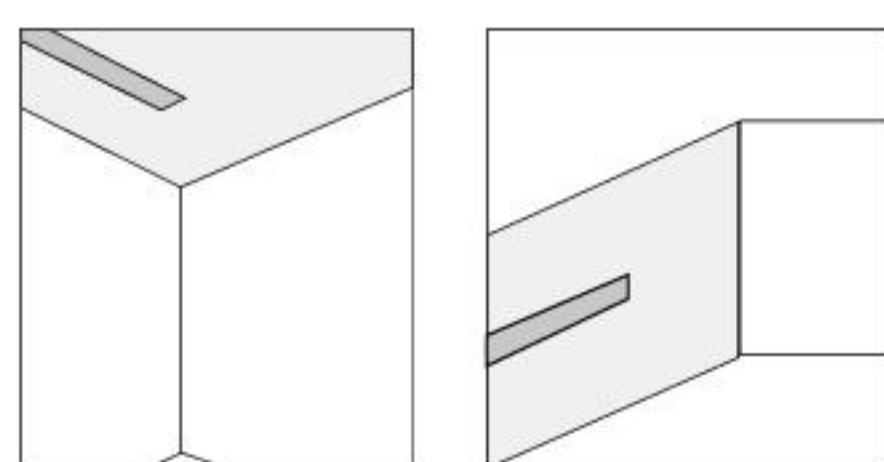

ZERO RECESSED

Zero Recessed profilo da incasso. Disponibile in barre da 2m e 3m. Adatto solo per Strip LED da 6-10mm.

Zero Recessed profile. Available in 2m and 3m lengths. Suitable for 6-10mm tapelight only.