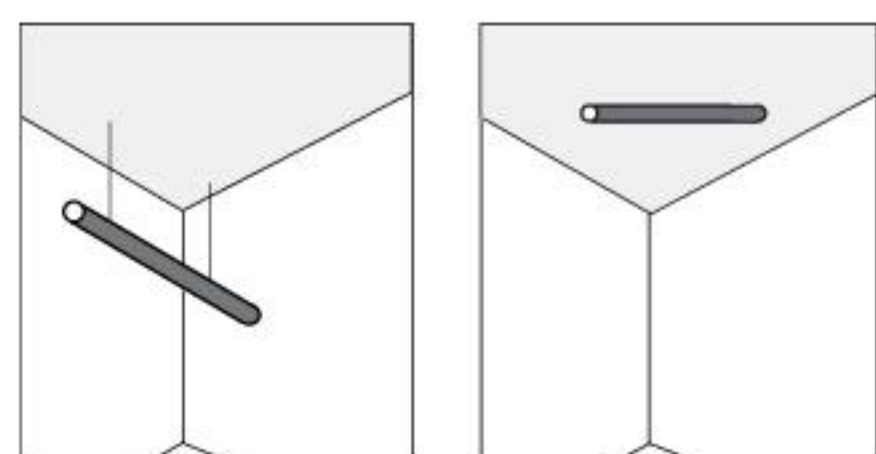

ROUND

D. OPAL 0	X. CRI80 5	Y. 5000K 6	DIM 1-10V A1
	CRI90 6	4000K 7	DALI A2
		3000K 8	

ROUND

Round è un apparecchio di illuminazione tubolare per interni installabile singolarmente o in file continue con un effetto luminoso ininterrotto.

Round is a tubular lighting fitting for indoor that can be installed alone or in continuous lines with an uninterrupted lighting effect.

- 02- bianco /white
- 03- nero / black
- 99- custom

CODICE / CODE	L.MM	W	LM	ON/OFF	DIMM A1/A2
F65.3613.0 X Y. Z	1130	28/230V LED	3920/3820/3620	€ 134,40	€ 184,40
F65.3614.0 X Y. Z	1410	35/230V LED	4910/4780/4540	€ 151,20	€ 201,20
F65.3615.0 X Y. Z	1690	42/230V LED	5880/5730/5430	€ 180,60	€ 230,60
F65.3616.0 X Y. Z	1970	49/230V LED	6870/6690/6350	€ 222,60	€ 322,60
F65.3617.0 X Y. Z	2250	56/230V LED	7840/7640/7240	€ 239,40	€ 339,40
F65.3618.0 X Y. Z	2530	63/230V LED	8830/8600/8160	€ 260,40	€ 360,40