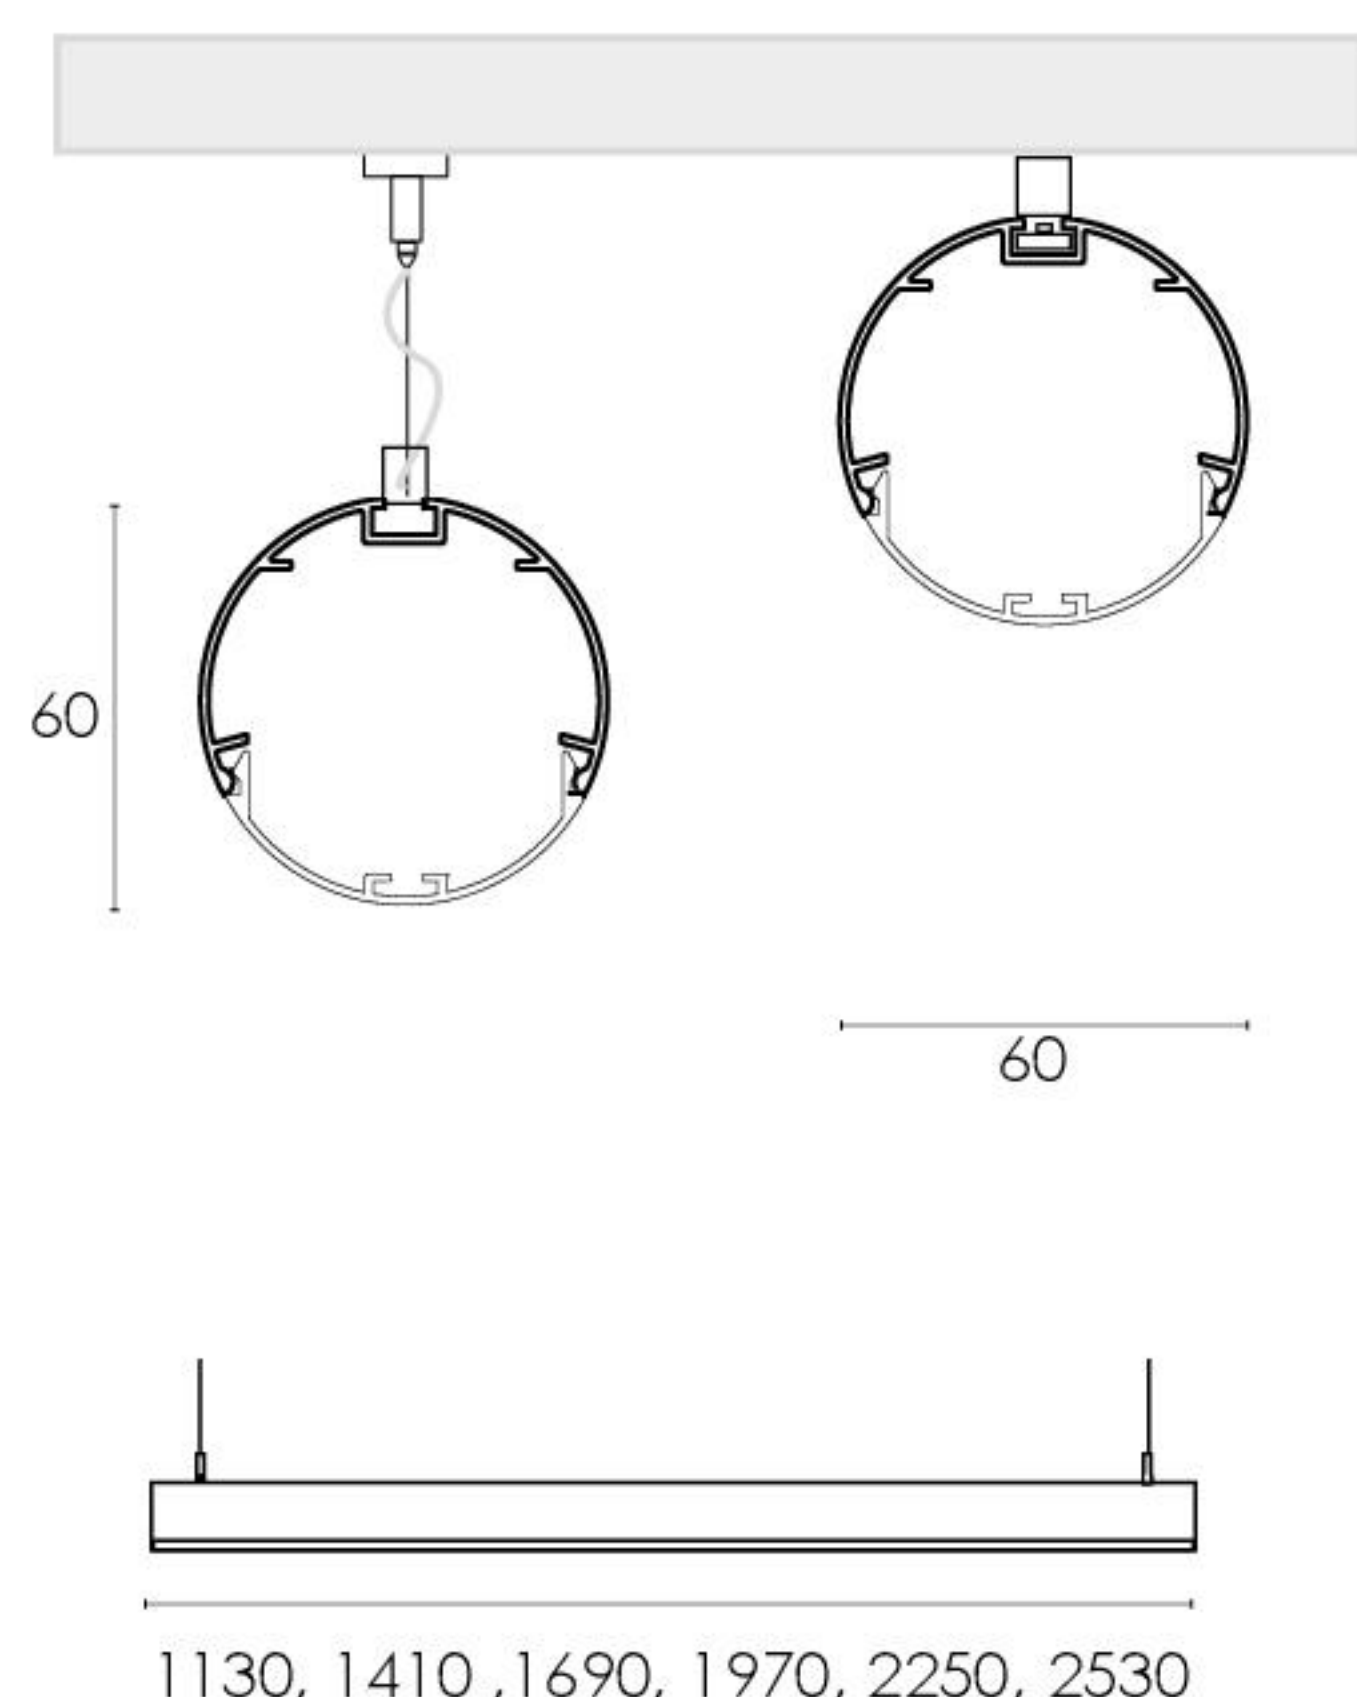

ROUND

D. OPAL 0	X. CRI80 5	Y. 5000K 6	DIM 1-10V A1
	CRI90 6	4000K 7	DALI A2
		3000K 8	

ROUND

Round è un apparecchio di illuminazione tubolare per interni installabile singolarmente o in file continue con un effetto luminoso ininterrotto.

Round is a tubular lighting fitting for indoor that can be installed alone or in continuous lines with an uninterrupted lighting effect.

- 02- bianco /white
- 03- nero / black
- 99- custom

CODICE / CODE	L.MM	W	LM	ON/OFF	DIMM A1/A2
F65.3613.0 X Y. Z	1130	28/230V LED	3920/3820/3620	€ 134,40	€ 184,40
F65.3614.0 X Y. Z	1410	35/230V LED	4910/4780/4540	€ 151,20	€ 201,20
F65.3615.0 X Y. Z	1690	42/230V LED	5880/5730/5430	€ 180,60	€ 230,60
F65.3616.0 X Y. Z	1970	49/230V LED	6870/6690/6350	€ 222,60	€ 322,60
F65.3617.0 X Y. Z	2250	56/230V LED	7840/7640/7240	€ 239,40	€ 339,40
F65.3618.0 X Y. Z	2530	63/230V LED	8830/8600/8160	€ 260,40	€ 360,40