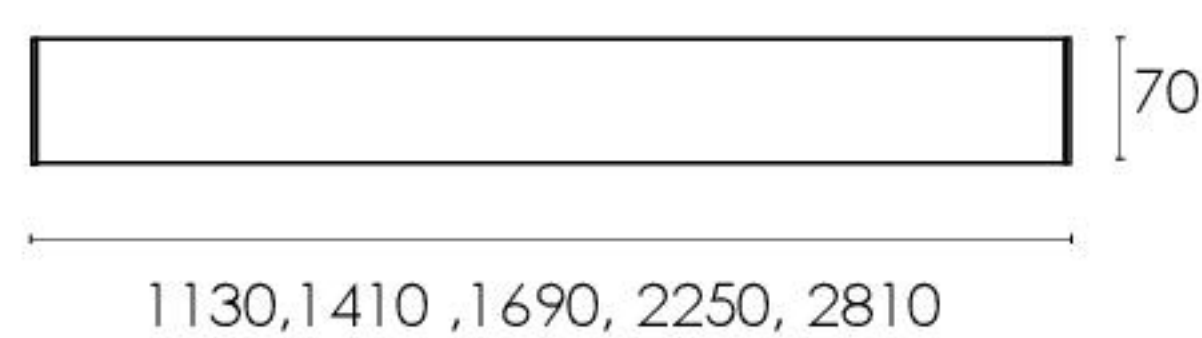

- 02- bianco /white
- 03- nero / black
- 99- custom

CODICE / CODE	L.MM	W	LM	ON/OFF
<b>LON.3553.0 X Y. Z</b>	1130	28/230V LED	3920/3820/3620	<b>€121,60</b>
<b>LON.3554.0 X Y. Z</b>	1410	35/230V LED	4910/4780/4540	<b>€136,60</b>
<b>LON.3555.0 X Y. Z</b>	1690	42/230V LED	5880/5730/5430	<b>€155,50</b>
<b>LON.3557.0 X Y. Z</b>	2250	56/230V LED	7840/7640/7240	<b>€221,40</b>
<b>LON.3559.0 X Y. Z</b>	2810	70/230V LED	9820/9560/9080	<b>€248,40</b>