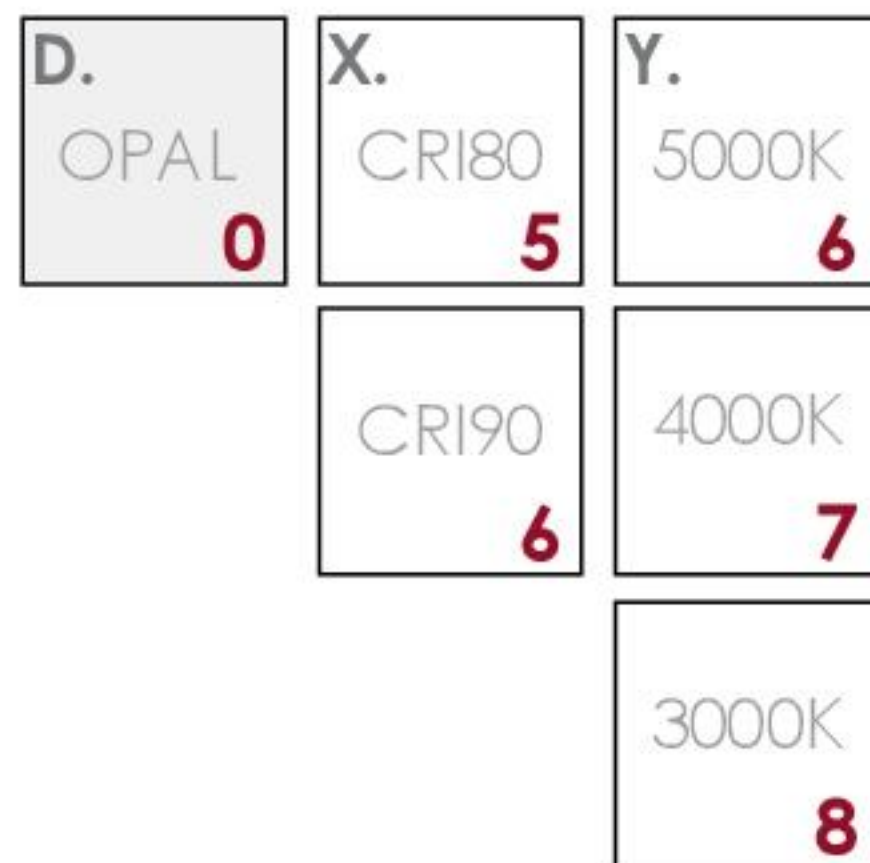

LONG DRINK

LONG DRINK

Sistema modulare in alluminio estruso da plafone o sospensione. Driver e diffusore opale inclusi. Accessori da ordinare separatamente.

Modular system in extruded aluminium for ceiling or suspended installation. Driver and opal/diffuser included. Accessories to be ordered separately.

- 02- bianco /white
- 03- nero / black
- 99- custom