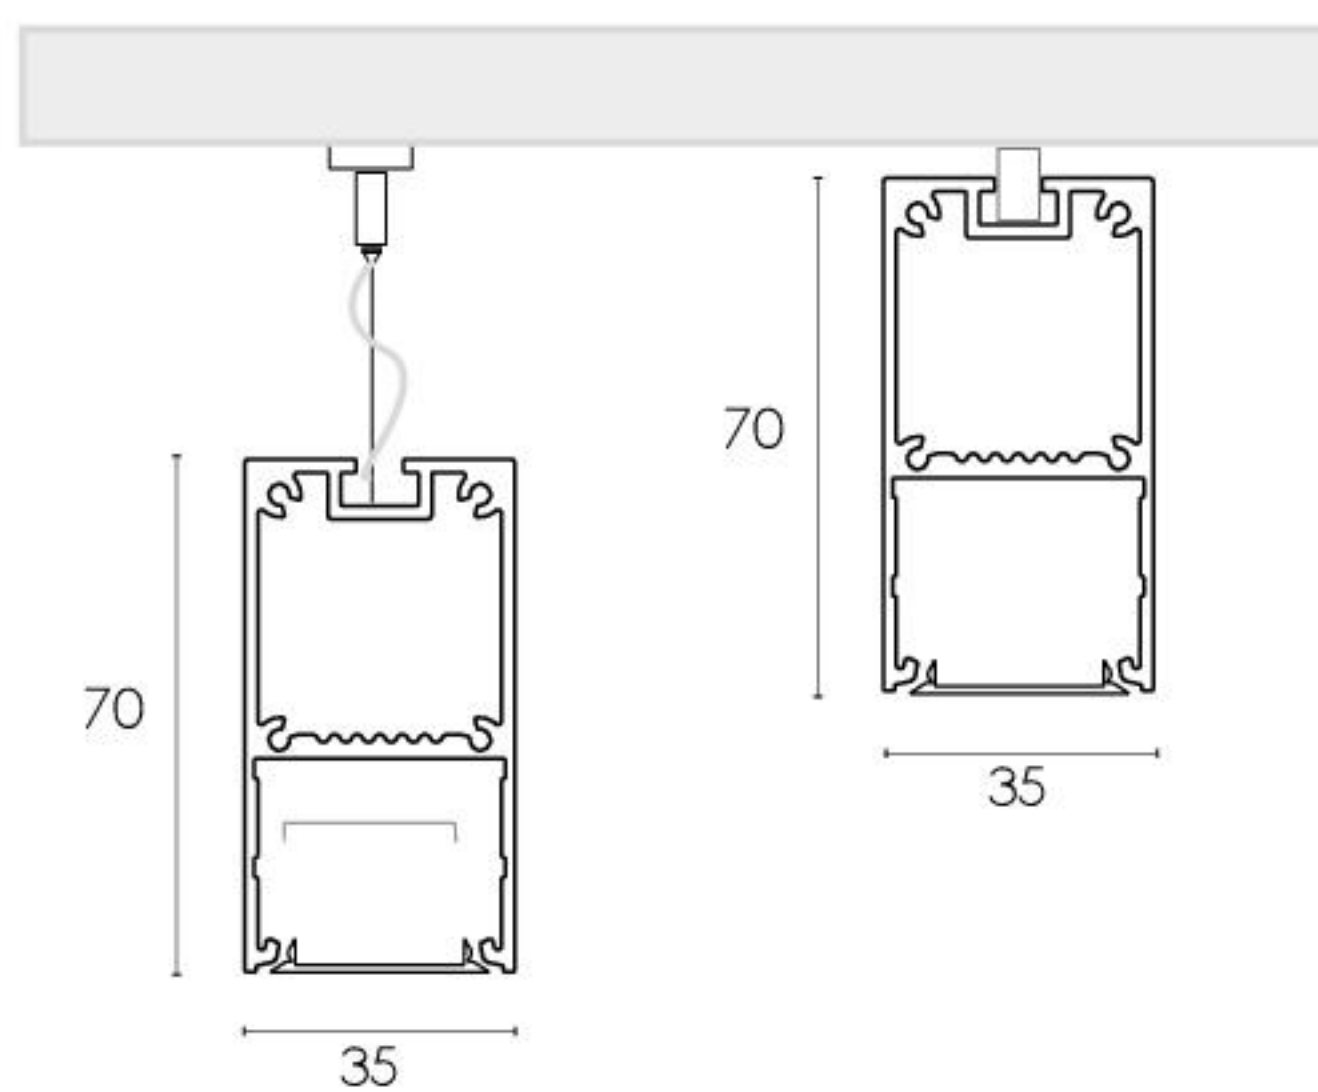

- 02- bianco /white
- 03- nero / black
- 99- custom

CODICE / CODE	L.MM	W	LM	ON/OFF
<b>LON.3553.0 X Y. Z</b>	1130	28/230V LED	3920/3820/3620	<b>€121,60</b>
<b>LON.3554.0 X Y. Z</b>	1410	35/230V LED	4910/4780/4540	<b>€136,60</b>
<b>LON.3555.0 X Y. Z</b>	1690	42/230V LED	5880/5730/5430	<b>€155,50</b>
<b>LON.3557.0 X Y. Z</b>	2250	56/230V LED	7840/7640/7240	<b>€221,40</b>
<b>LON.3559.0 X Y. Z</b>	2810	70/230V LED	9820/9560/9080	<b>€248,40</b>