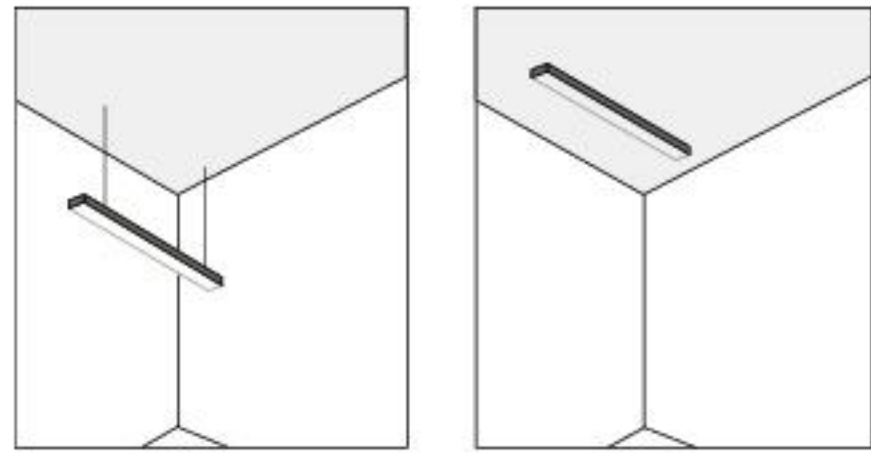

## LONG DRINK

Sistema modulare in alluminio estruso da plafone o sospensione. Driver e diffusore opale inclusi. Accessori da ordinare separatamente.

Modular system in extruded aluminium for ceiling or suspended installation. Driver and opal/diffuser included. Accessories to be ordered separately.