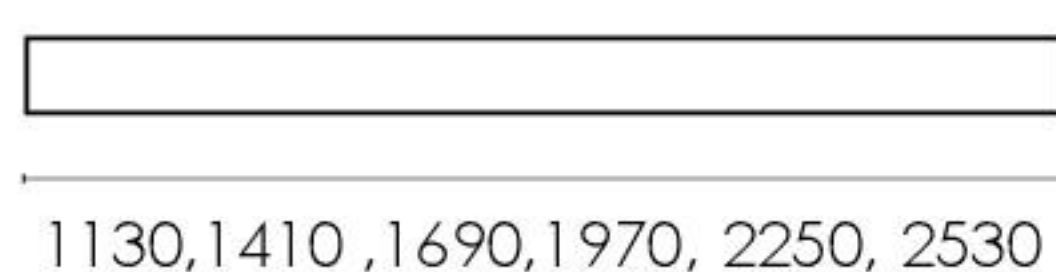

- 02- bianco /white
- 99- custom

CODICE / CODE	L.MM	W	LM	ON/OFF	DIMM A1/A2
ULS.3363.0 X Y. Z	1130	56/230V LED	7640/7240	€ 263,00	€ 313,00
ULS.3364.0 X Y. Z	1410	70/230V LED	9560/9080	€ 349,60	€ 449,60
ULS.3365.0 X Y. Z	1690	84/230V LED	11460/10860	€ 390,30	€ 490,30
ULS.3366.0 X Y. Z	1970	97/230V LED	13380/12700	€ 436,10	€ 536,10
ULS.3367.0 X Y. Z	2250	112/230V LED	15280/14480	€ 476,80	€ 576,80
ULS.3368.0 X Y. Z	2530	126/230V LED	17200/16320	€ 522,70	€ 672,70