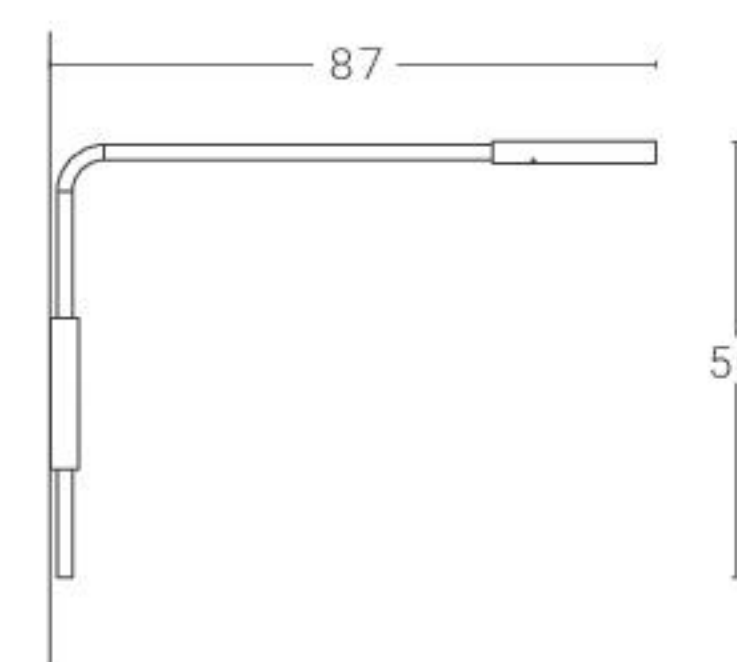

META Terra Floor

Sorgente luminosa Light source

LED 1 x 18,5W 230V 3000K 2450Lm Energy Class A
 Dimmerabile DALI/PUSH / DALI/PUSH Dimmable

META Tavolo Table

Sorgente luminosa Light source

LED 1 x 8W 230V 3000K 1000Lm Energy Class A
 Dimmerabile DALI/PUSH / DALI/PUSH Dimmable

META Parete Wall light

Sorgente luminosa Light source

LED 1 x 18,5W 230V 3000K 2450Lm Energy Class A

Driver dimmerabile DALI/PUSH incluso
 DALI/PUSH dimmable driver included

Lampada orientabile sulla base
 Orientable fitting on the base

Materiale Material

Ferro, ottone, alluminio
 Iron, brass, aluminium

Finiture Colours

- RAL 9010
- Blu oceano Ocean blue
- Verde artico Arctic green *
- RAL 9005
- Sahara
- RAL 7006 *
- Ottone Brass

Nella variante ottone, base e disco sono disponibili solo in RAL 9010 e RAL 9005 opachi.
 For brass version, disc and ring are available only in RAL 9010 and RAL 9005 matt version.