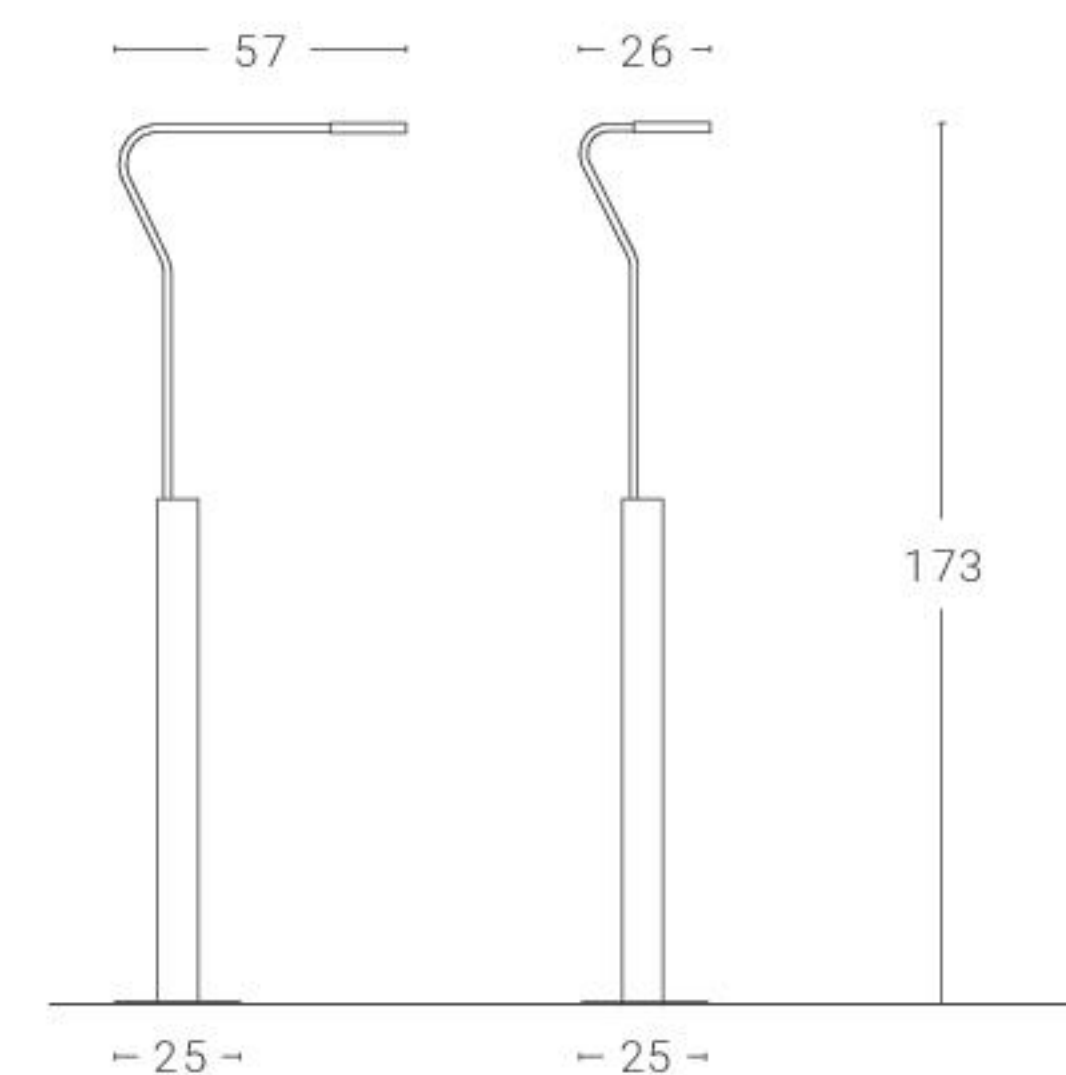

META Terra Floor

Sorgente luminosa Light source

LED 1 x 18,5W 230V 3000K 2450Lm Energy Class A
 Dimmerabile DALI/PUSH / DALI/PUSH Dimmable

META Tavolo Table

Sorgente luminosa Light source

LED 1 x 8W 230V 3000K 1000Lm Energy Class A
 Dimmerabile DALI/PUSH / DALI/PUSH Dimmable

META Parete Wall light

Sorgente luminosa Light source

LED 1 x 18,5W 230V 3000K 2450Lm Energy Class A

Driver dimmerabile DALI/PUSH incluso
 DALI/PUSH dimmable driver included

Lampada orientabile sulla base
 Orientable fitting on the base

Materiale Material

Ferro, ottone, alluminio
 Iron, brass, aluminium

Finiture Colours

- RAL 9010
- Blu oceano Ocean blue
- Verde artico Arctic green *
- RAL 9005
- Sahara
- RAL 7006 *
- Ottone Brass

Nella variante ottone, base e disco sono disponibili solo in RAL 9010 e RAL 9005 opachi.
 For brass version, disc and ring are available only in RAL 9010 and RAL 9005 matt version.