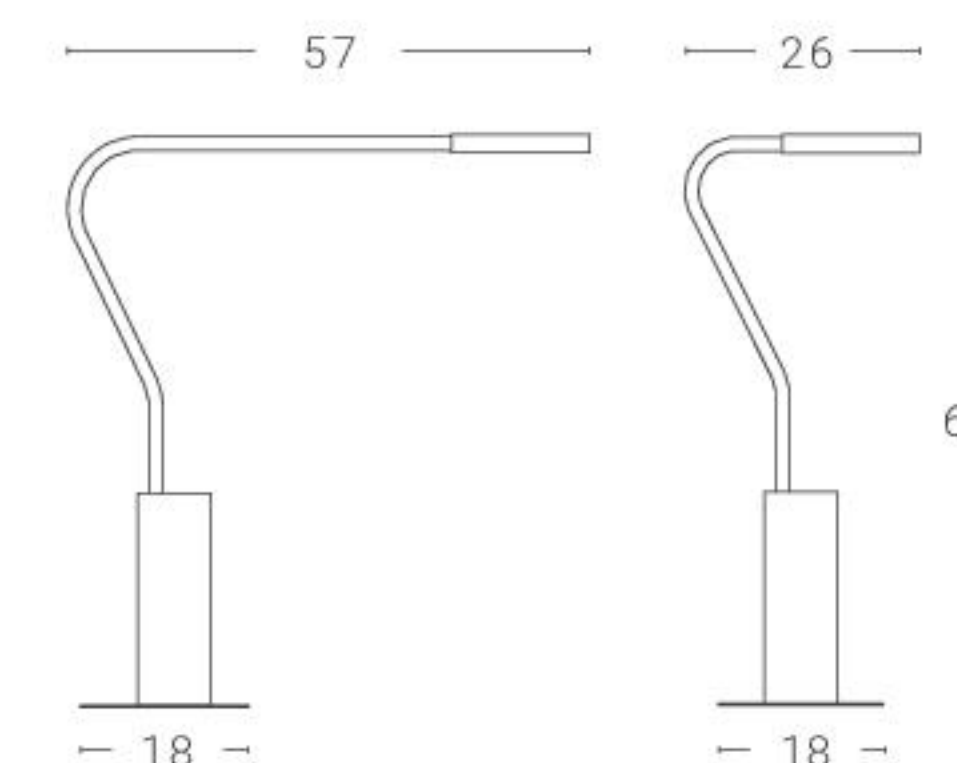

META Terra Floor

Sorgente luminosa Light source

LED 1 x 18,5W 230V 3000K 2450Lm Energy Class A
 Dimmerabile DALI/PUSH / DALI/PUSH Dimmable

META Tavolo Table

Sorgente luminosa Light source

LED 1 x 8W 230V 3000K 1000Lm Energy Class A
 Dimmerabile DALI/PUSH / DALI/PUSH Dimmable

META Parete Wall light

Sorgente luminosa Light source

LED 1 x 18,5W 230V 3000K 2450Lm Energy Class A

Driver dimmerabile DALI/PUSH incluso
 DALI/PUSH dimmable driver included

Lampada orientabile sulla base
 Orientable fitting on the base

Materiale Material

Ferro, ottone, alluminio
 Iron, brass, aluminium

Finiture Colours

- RAL 9010
- Blu oceano Ocean blue
- Verde artico Arctic green *
- RAL 9005
- Sahara
- RAL 7006 *
- Ottone Brass

Nella variante ottone, base e disco sono disponibili solo in RAL 9010 e RAL 9005 opachi.
 For brass version, disc and ring are available only in RAL 9010 and RAL 9005 matt version.